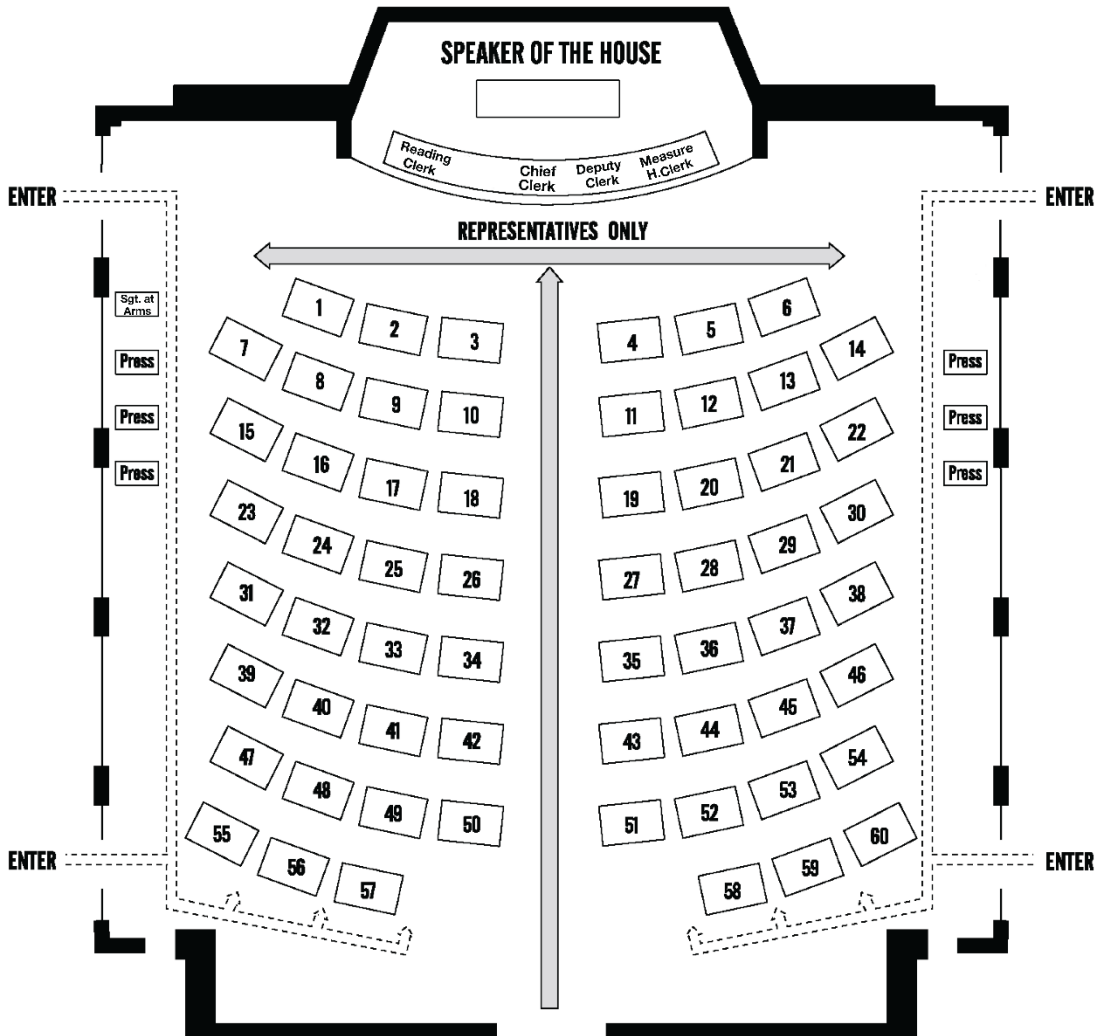

EIGHTY-SECOND LEGISLATIVE ASSEMBLY

HOUSE SEATING CHART

2023-2024

Revised December 27, 2023

- | | | | |
|----------------|----------------|---------------|---------------------|
| 1 – McIntire | 16 – Walters | 31 – Owens | 46 – Pham, K. |
| 2 – Stout | 17 – Tran | 32 – Goodwin | 47 – Hieb |
| 3 – Mannix | 18 – Lewis | 33 – Cramer | 48 – Cate |
| 4 – Diehl | 19 – Lively | 34 – Elmer | 49 – Wallan |
| 5 – Pham, H. | 20 – Chaichi | 35 – Bynum | 50 – Helfrich |
| 6 – Nguyen, D. | 21 – Hudson | 36 – Andersen | 51 – Fahey |
| 7 – Javadi | 22 – Kropf | 37 – Gamba | 52 – Valderrama |
| 8 – Nguyen, H. | 23 – Smith, G. | 38 – Helm | 53 – McLain |
| 9 – Sanchez | 24 – Yunker | 39 – Scharf | 54 – Holvey |
| 10 – Hartman | 25 – Osborne | 40 – Wright | 55 – Rayfield |
| 11 – Bowman | 26 – Conrad | 41 – Levy, B. | 56 – Boshart Davis |
| 12 – Grayber | 27 – Reynolds | 42 – Reschke | 57 – Breese-Iverson |
| 13 – Nosse | 28 – Levy, E. | 43 – Gomberg | 58 – Nathanson |
| 14 – Evans | 29 – Neron | 44 – Marsh | 59 – Sosa |
| 15 – Boice | 30 – Ruiz | 45 – Dexter | 60 – Nelson |