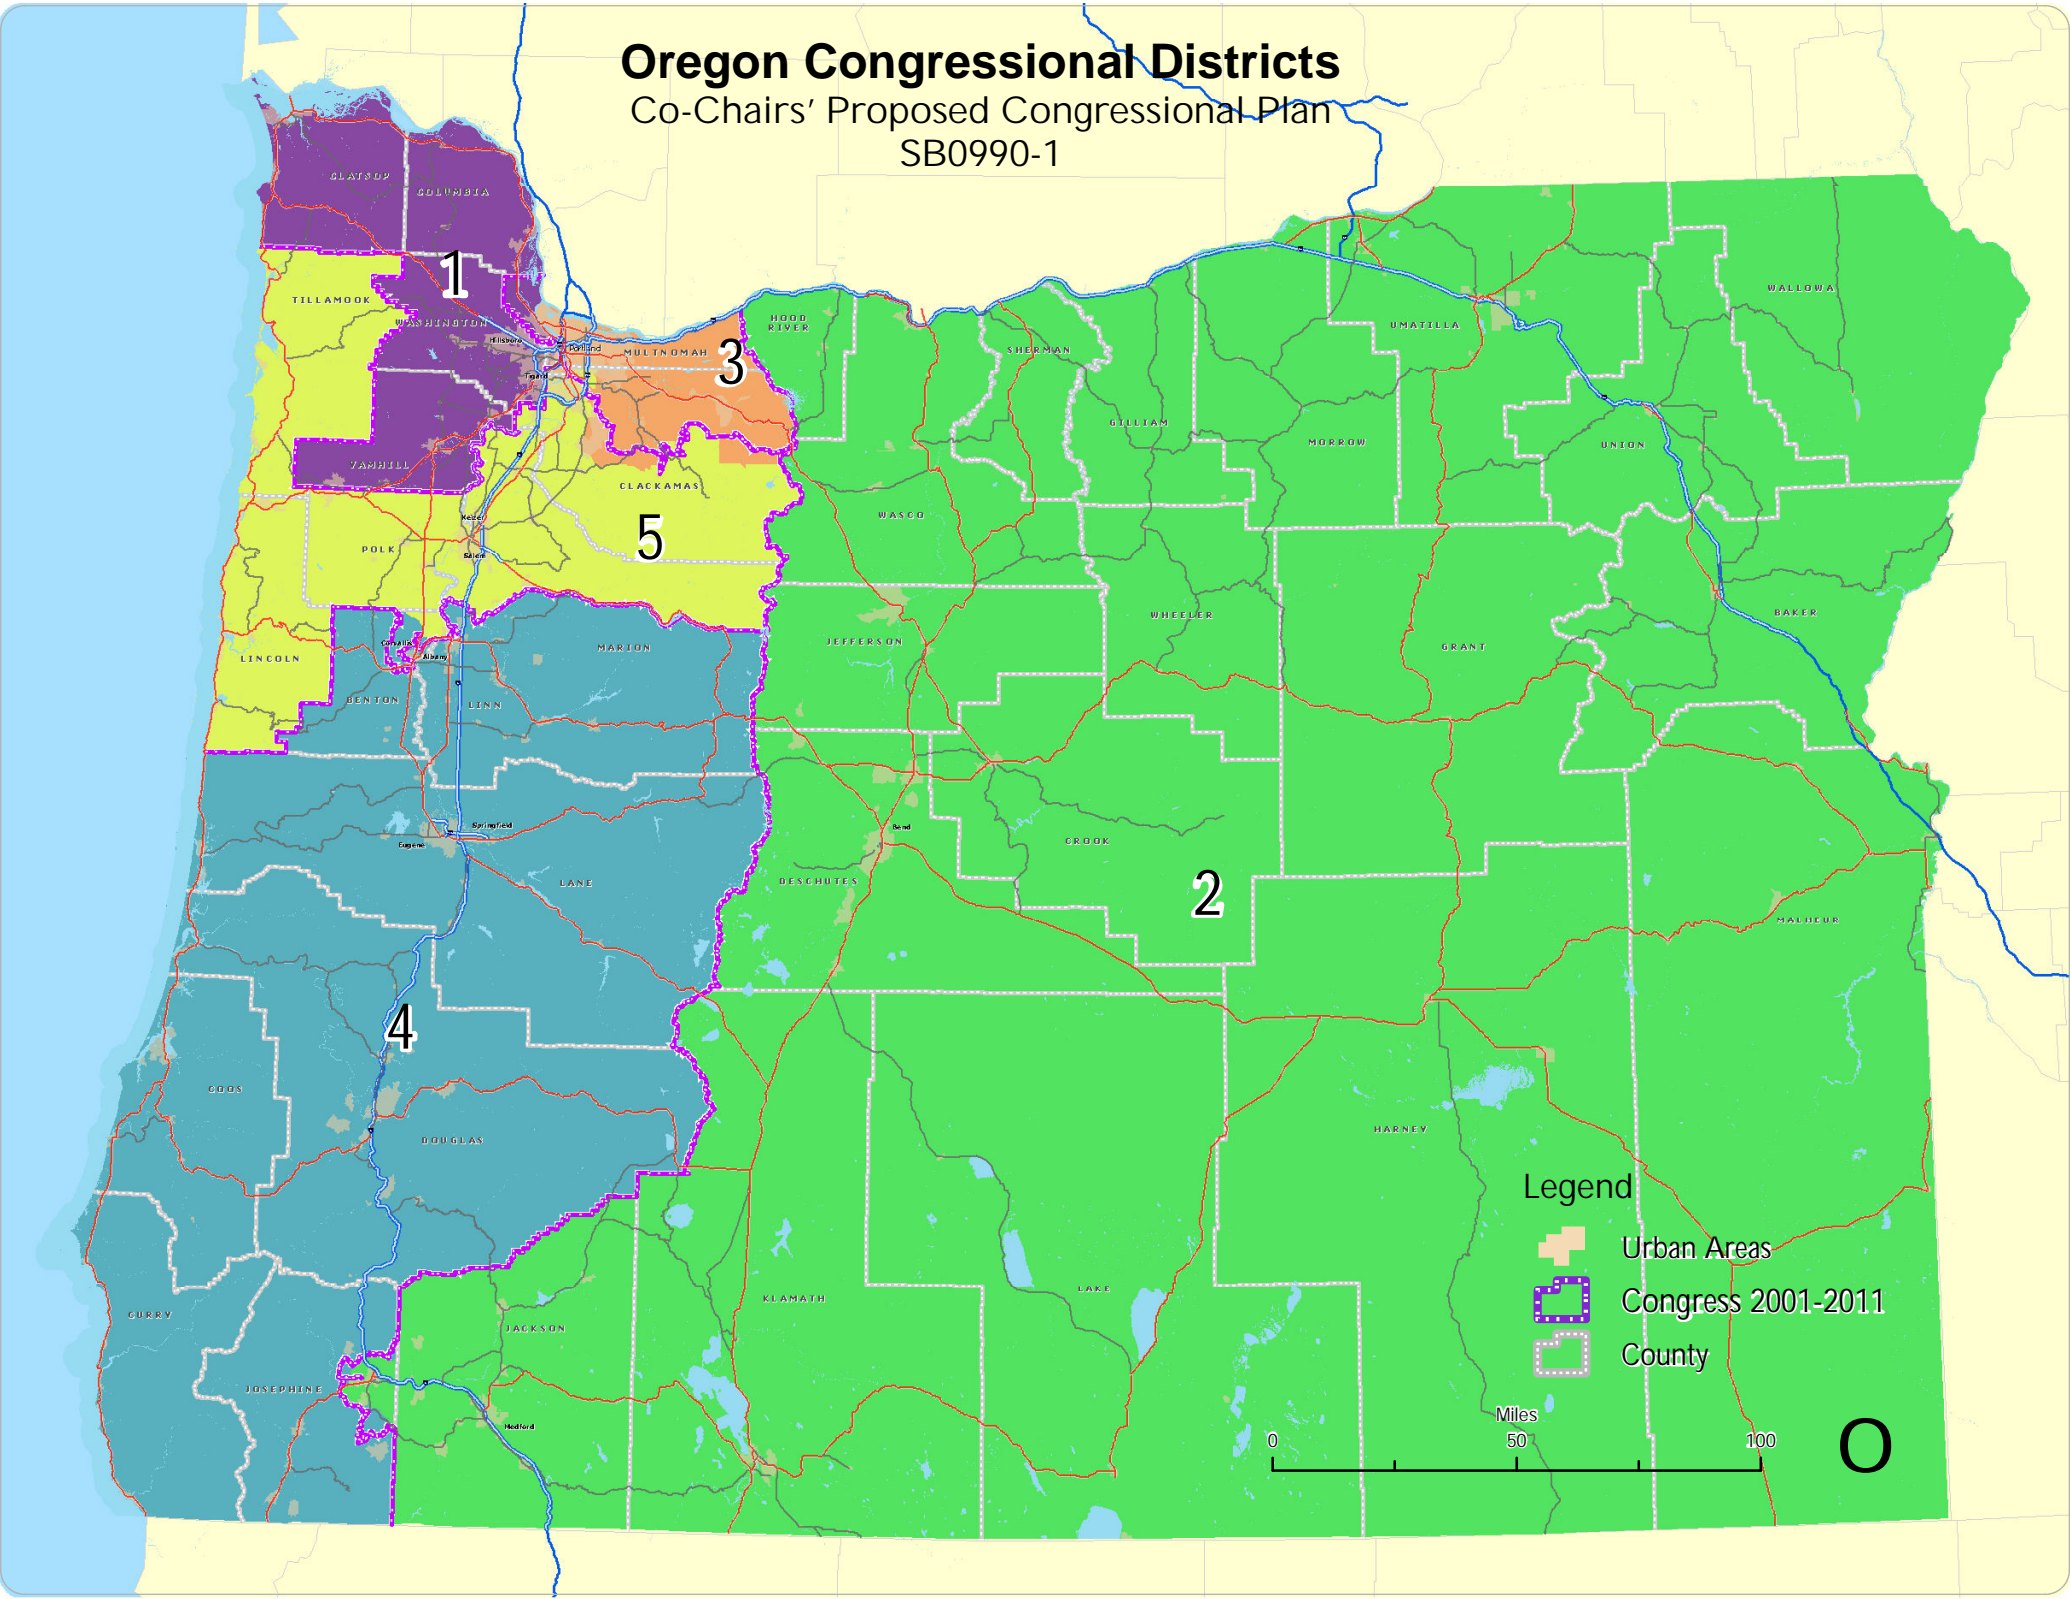

Oregon Congressional Districts

Co-Chairs' Proposed Congressional Plan
SB0990-1

Oregon Congressional Districts

Co-Chairs' Proposed Congressional Plan

SB0990-1

Portland Metro Region

Legend

-  City Limits/Urban Area
-  Congress 2001-2011
-  County

Oregon Congressional Districts

Co-Chairs' Proposed Congressional Plan

SB0990-1

Corvallis-Albany Region

Legend

- City Limits/Urban Area
- Congress 2001-2011
- County

Oregon Congressional Districts

Co-Chairs' Proposed Congressional Plan

SB0990-1

Grants Pass Region

4

2

JOSEPHINE

JACKSON

Legend

-  City Limits/Urban Area
-  Congress 2001-2011
-  County