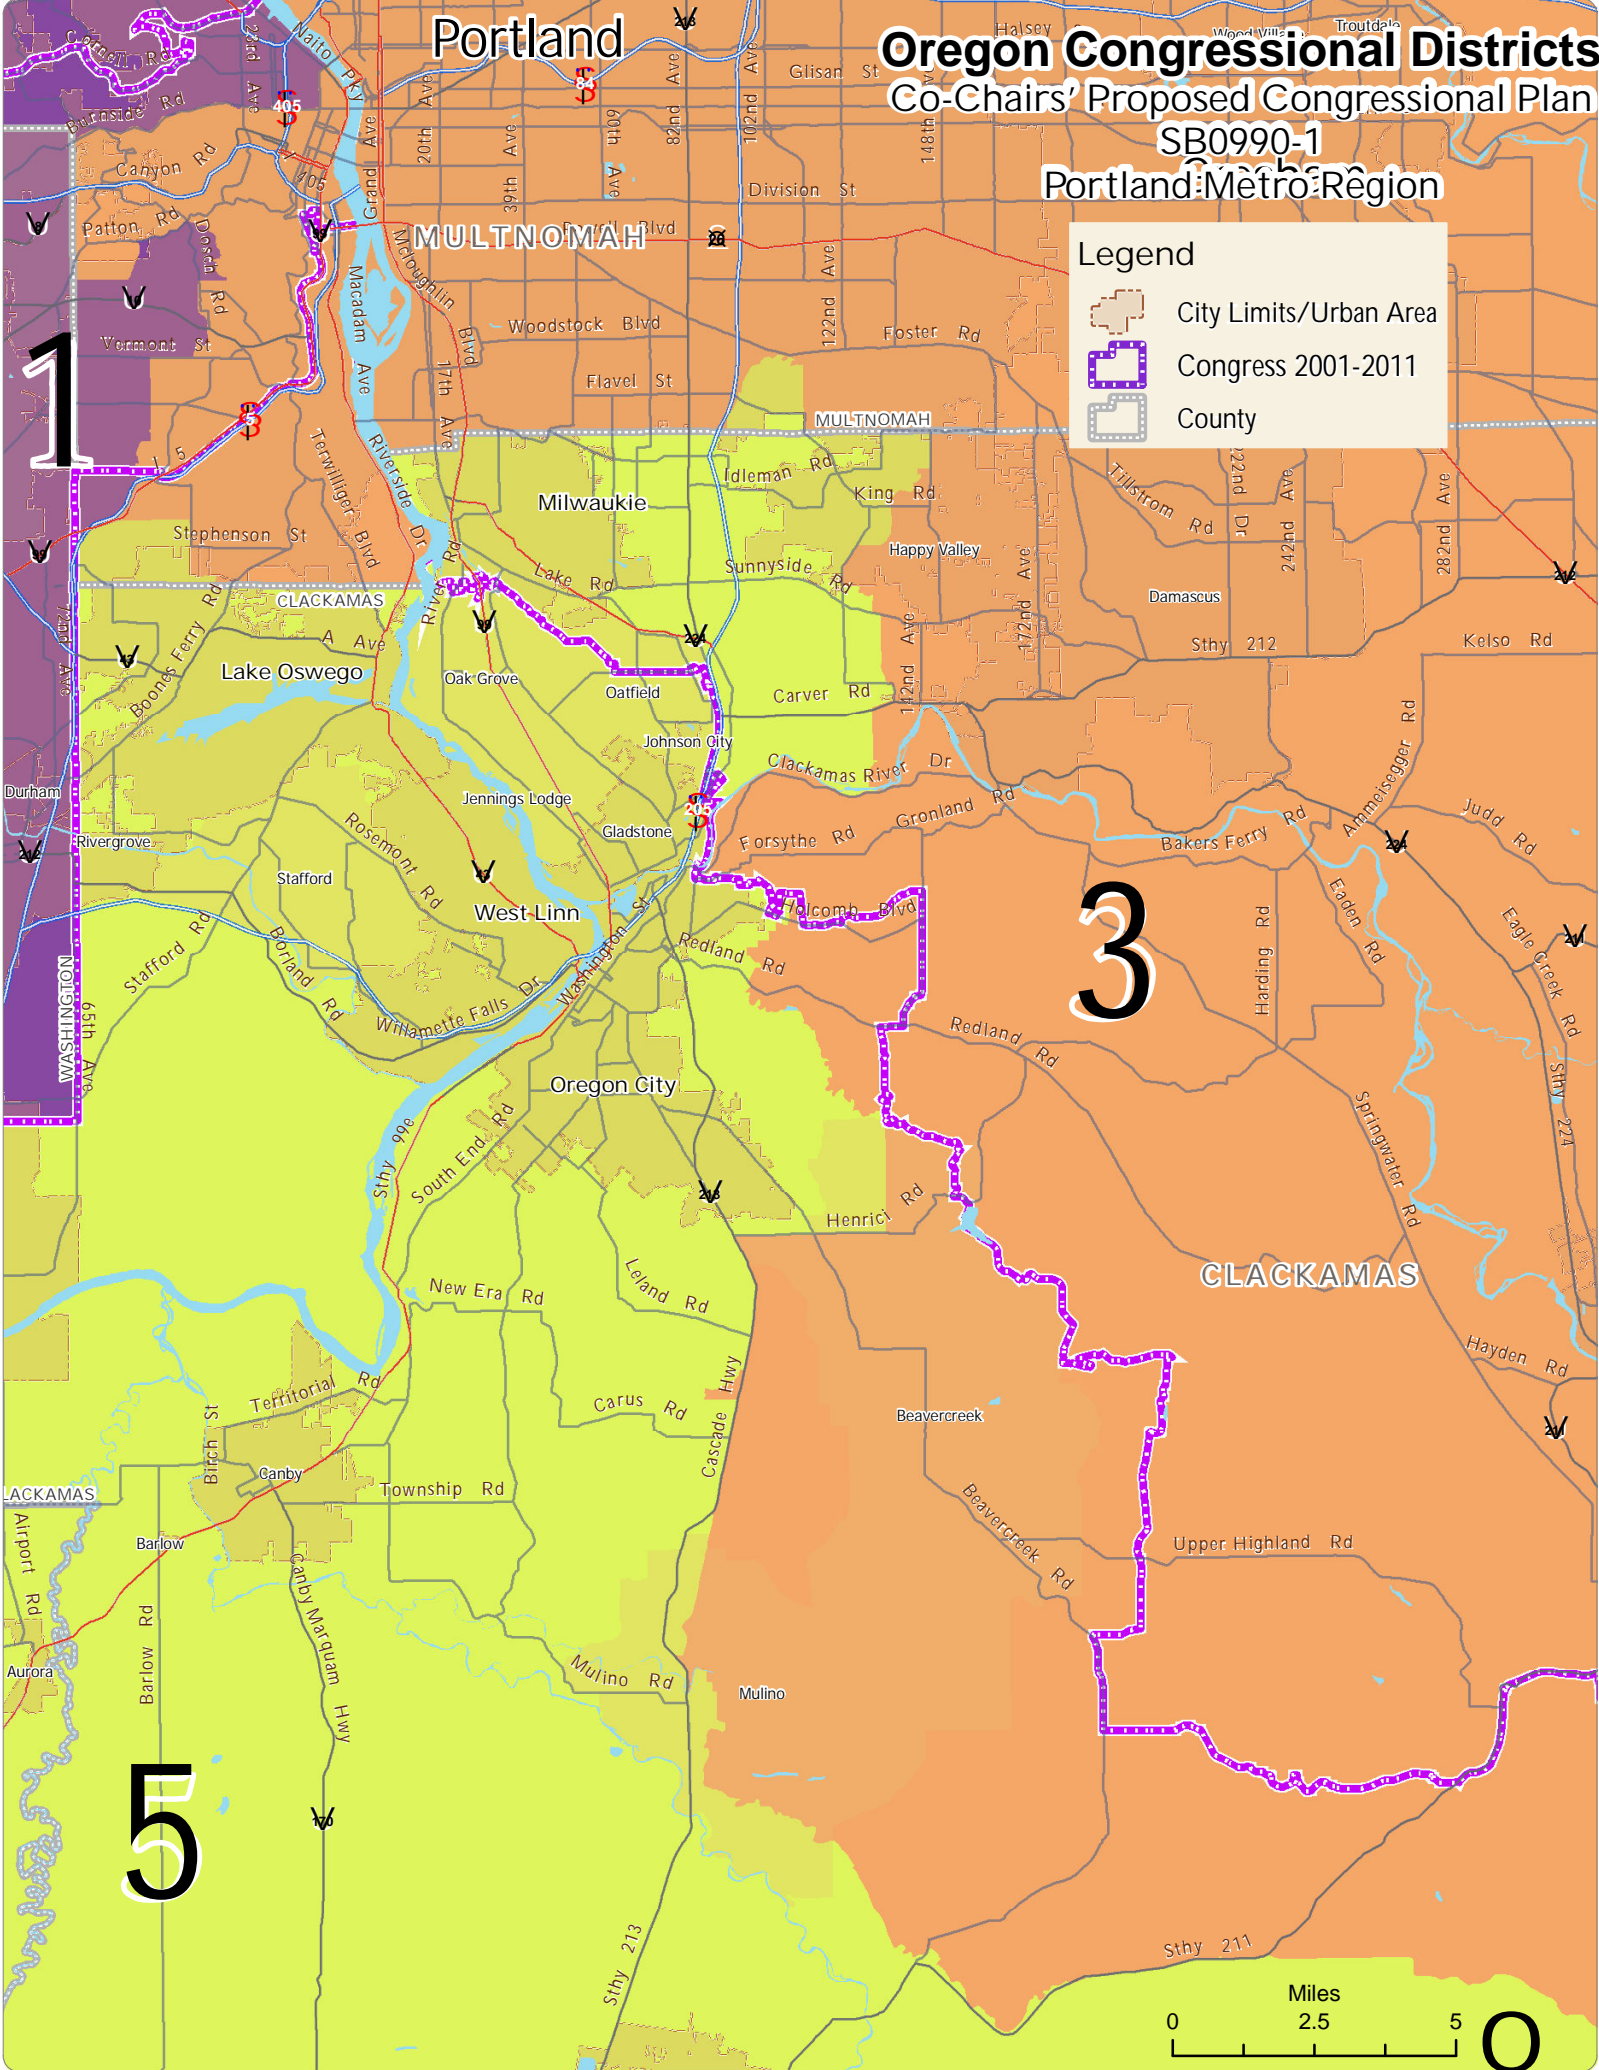

Oregon Congressional Districts

Co-Chairs' Proposed Congressional Plan
SB0990-1

Oregon Congressional Districts

Co-Chairs' Proposed Congressional Plan

SB0990-1

Portland Metro Region

Legend

-  City Limits/Urban Area
-  Congress 2001-2011
-  County

Oregon Congressional Districts

Co-Chairs' Proposed Congressional Plan

SB0990-1

Corvallis-Albany Region

Legend

- City Limits/Urban Area
- Congress 2001-2011
- County

Oregon Congressional Districts

Co-Chairs' Proposed Congressional Plan

SB0990-1

Grants Pass Region

4

2

JOSEPHINE

JACKSON

Legend

-  City Limits/Urban Area
-  Congress 2001-2011
-  County