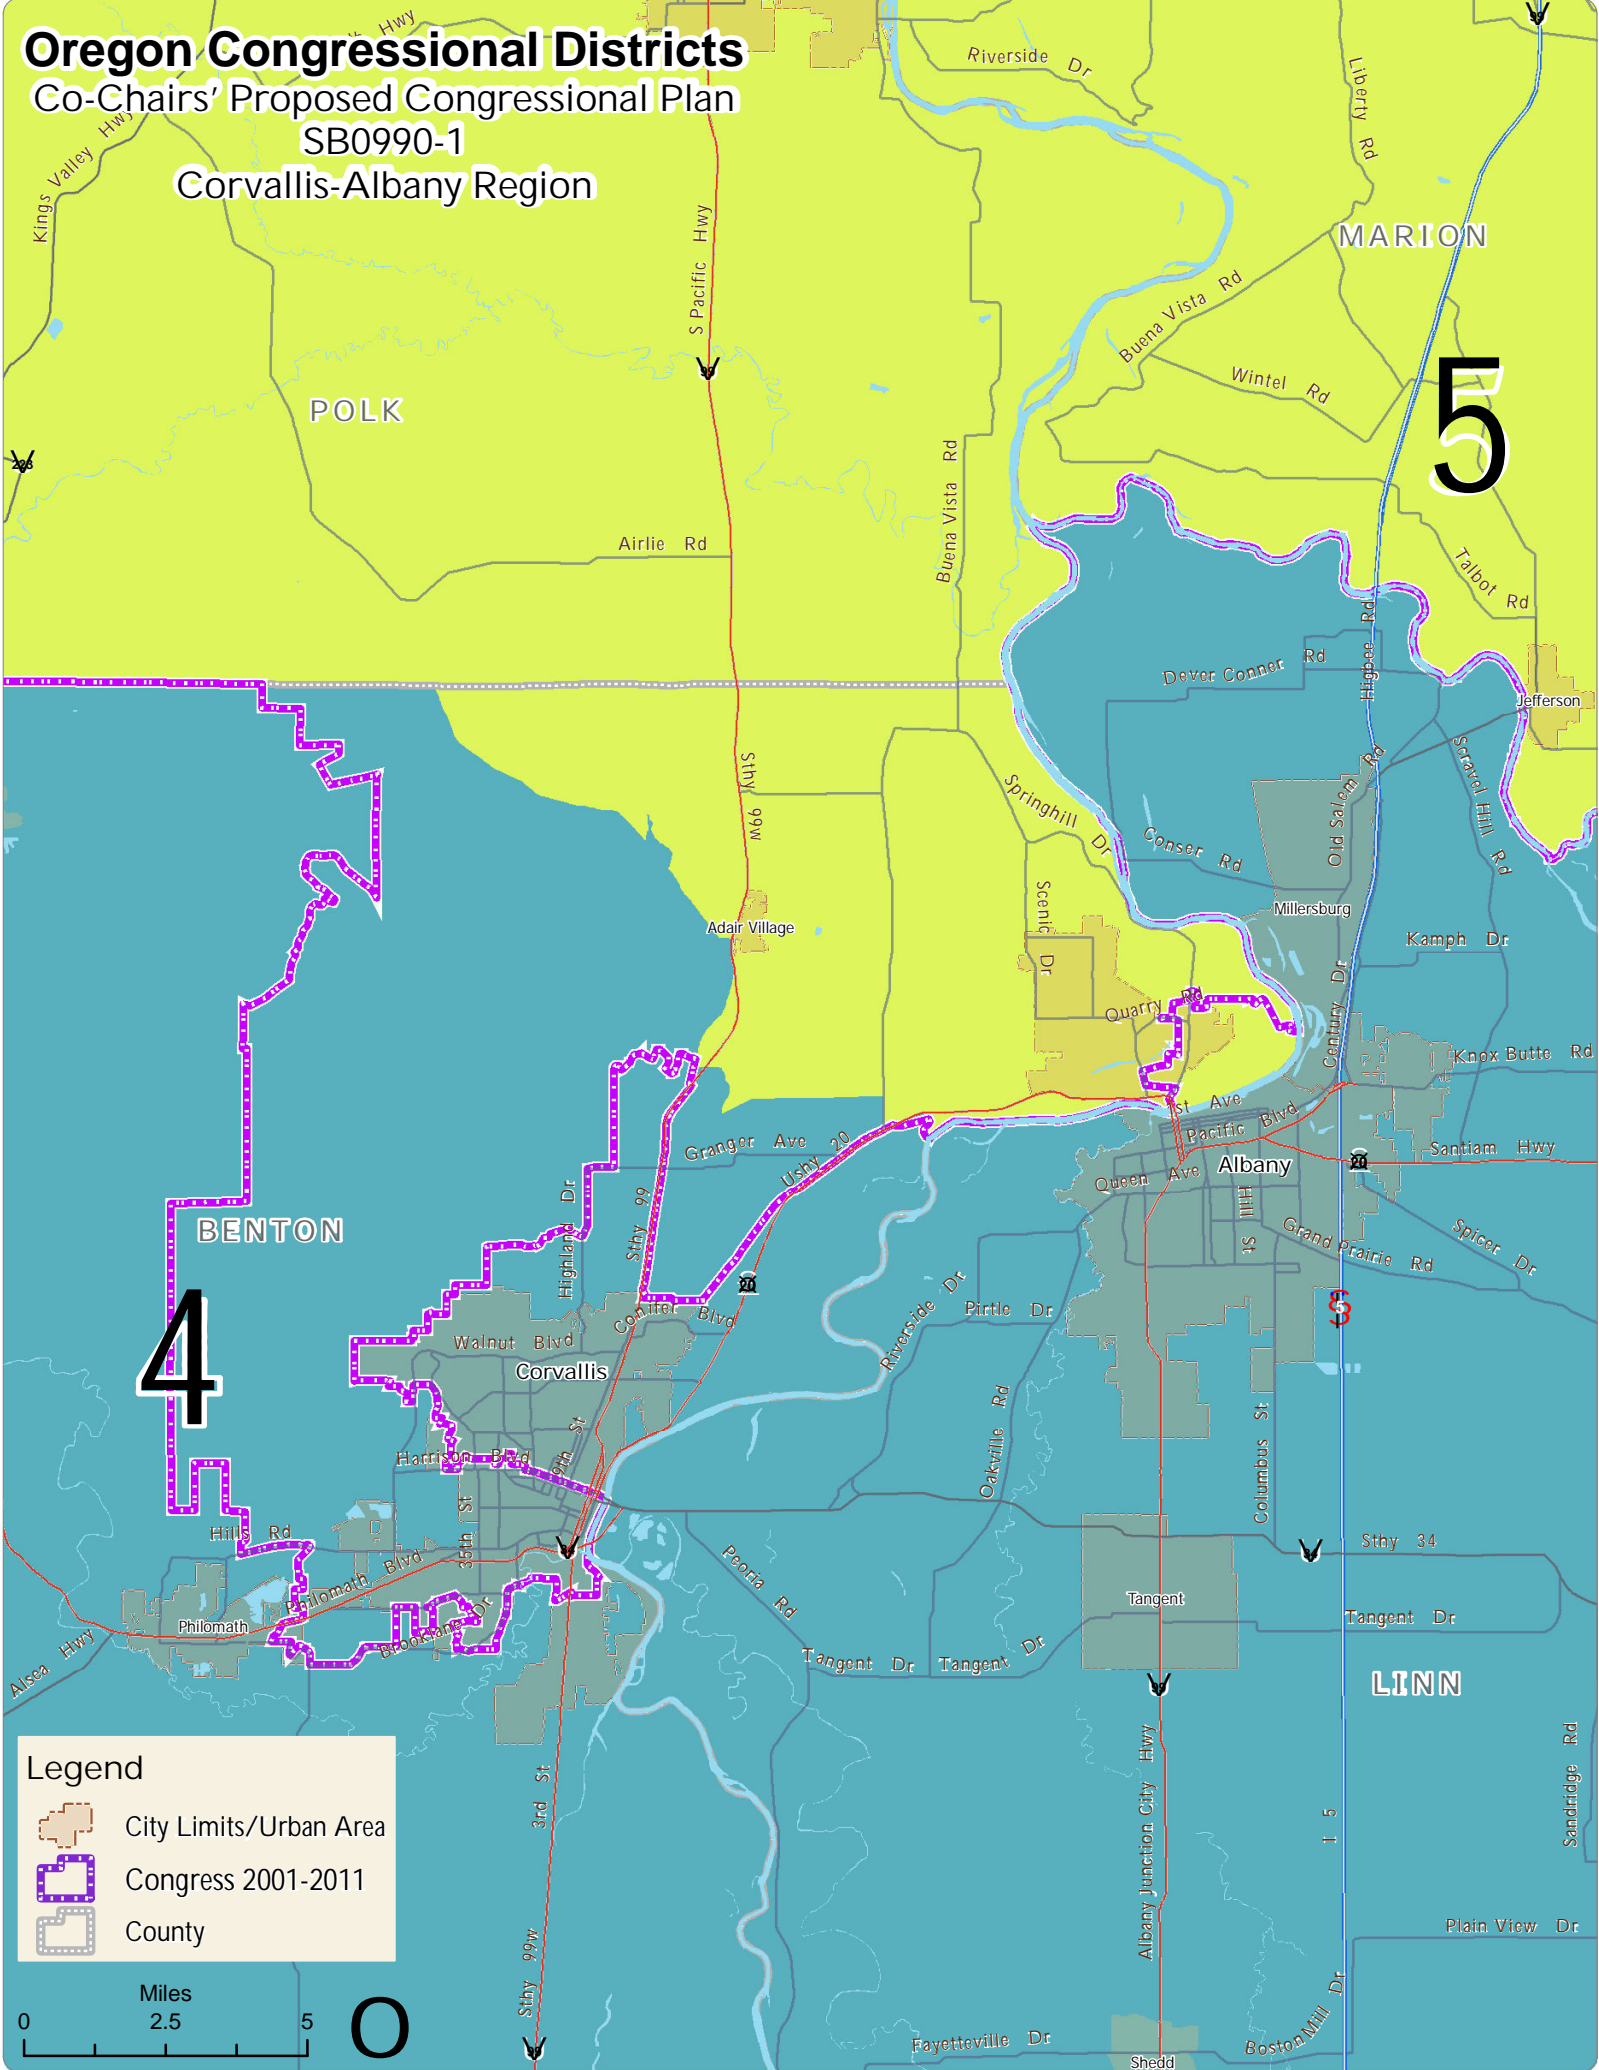

Oregon Congressional Districts

Co-Chairs' Proposed Congressional Plan
SB0990-1

Oregon Congressional Districts

Co-Chairs' Proposed Congressional Plan

SB0990-1

Portland Metro Region

Legend

-  City Limits/Urban Area
-  Congress 2001-2011
-  County

Oregon Congressional Districts

Co-Chairs' Proposed Congressional Plan

SB0990-1

Corvallis-Albany Region

Legend

- City Limits/Urban Area
- Congress 2001-2011
- County

Oregon Congressional Districts

Co-Chairs' Proposed Congressional Plan

SB0990-1

Grants Pass Region

4

2

JOSEPHINE

JACKSON

Legend

-  City Limits/Urban Area
-  Congress 2001-2011
-  County