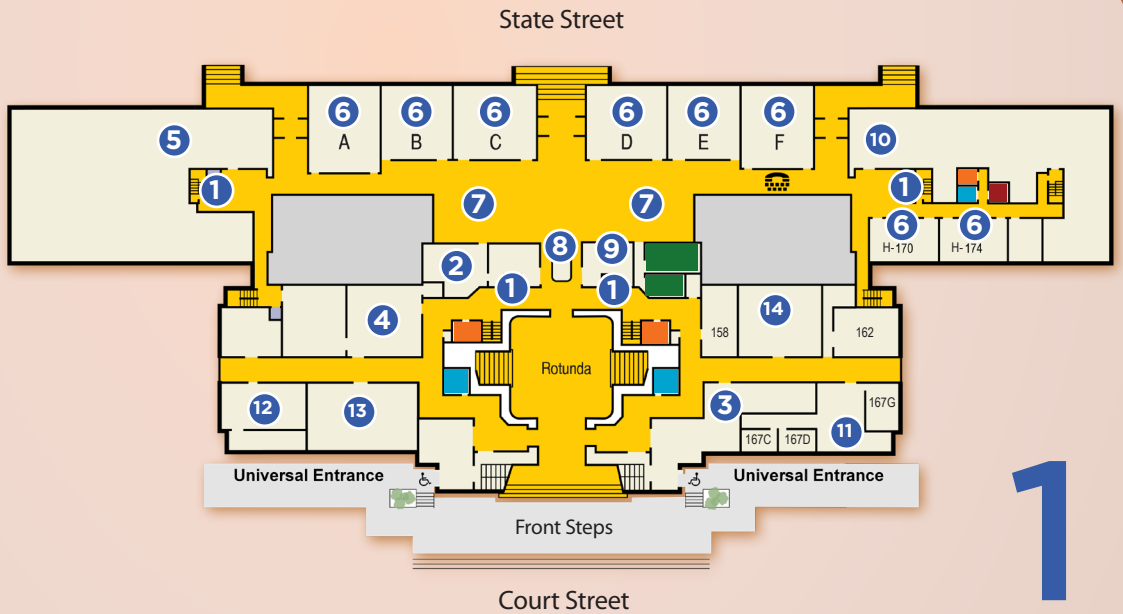

Your Oregon State Capitol

Ground Level

- 1 Hearing Room 50
- 2 Elevators
- 3 ATM
- 4 Restaurant
- 5 Press Room
- 6 Facility Services
- 7 Information Services

First Floor

- 1 Elevators
- 2 Visitor Services
- 3 Oregon State Treasurer
- 4 Legislative Administration
- 5 Legislative Counsel
- 6 Hearing Room
- 7 Galleria
- 8 Information Kiosk
- 9 Capitol Store
- 10 Legislative Fiscal
- 11 Comm. on Indian Services
- 12 Secretary of State
- 13 State Police
- 14 Legislative Revenue

CAPITOL HISTORY
GATEWAY

A project of the
Oregon State Capitol Foundation

900 Court St. NE | Salem, Oregon 97301
503-986-1388 | www.oregoncapitol.com

Key:

- Women's Restroom
- Men's Restroom
- Unisex Restroom
- ADA Restroom

Second Floor

- 1 Elevators
- 2 Governor's Ceremonial Office
- 3 Senate Member Offices
- 4 Senate Chamber
- 5 Senate History Room
- 6 House Member Offices
- 7 House Chamber

Third Floor

- 1 Elevators
- 2 Senate Viewing Gallery
- 3 Senate Member Offices
- 4 House Viewing Gallery
- 5 House Member Offices

Fourth Floor

- 1 Elevators
- 2 Senate Member Offices
- 3 House Member Offices
- 4 Legislative Policy and Research Office

Key:

- Women's Restroom
- Men's Restroom
- Unisex Restroom
- ADA Restroom