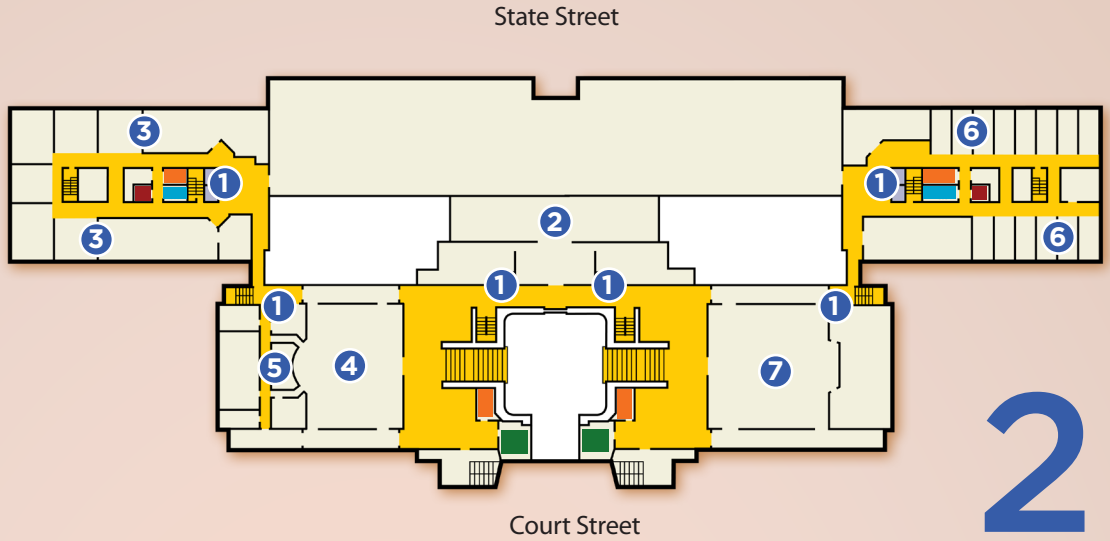

Your Oregon State Capitol

Ground Level

- 1 Hearing Room 50
- 2 Elevators
- 3 ATM
- 4 Restaurant
- 5 Press Room
- 6 Facility Services
- 7 Information Services

First Floor

- 1 Elevators
- 2 Visitor Services
- 3 Oregon State Treasurer
- 4 Legislative Administration
- 5 Legislative Counsel
- 6 Hearing Room
- 7 Galleria
- 8 Information Kiosk
- 9 Capitol Store
- 10 Legislative Fiscal
- 11 Comm. on Indian Services
- 12 Secretary of State
- 13 State Police
- 14 Legislative Revenue

CAPITOL HISTORY
GATEWAY

A project of the
Oregon State Capitol Foundation

900 Court St. NE | Salem, Oregon 97301
503-986-1388 | www.oregoncapitol.com

Key:

- Women's Restroom
- Men's Restroom
- Unisex Restroom
- ADA Restroom

Second Floor

- 1 Elevators
- 2 Governor's Ceremonial Office
- 3 Senate Member Offices
- 4 Senate Chamber
- 5 Senate History Room
- 6 House Member Offices
- 7 House Chamber

Third Floor

- 1 Elevators
- 2 Senate Viewing Gallery
- 3 Senate Member Offices
- 4 House Viewing Gallery
- 5 House Member Offices

Fourth Floor

- 1 Elevators
- 2 Senate Member Offices
- 3 House Member Offices
- 4 Legislative Policy and Research Office

Key:

- Women's Restroom
- Men's Restroom
- Unisex Restroom
- ADA Restroom