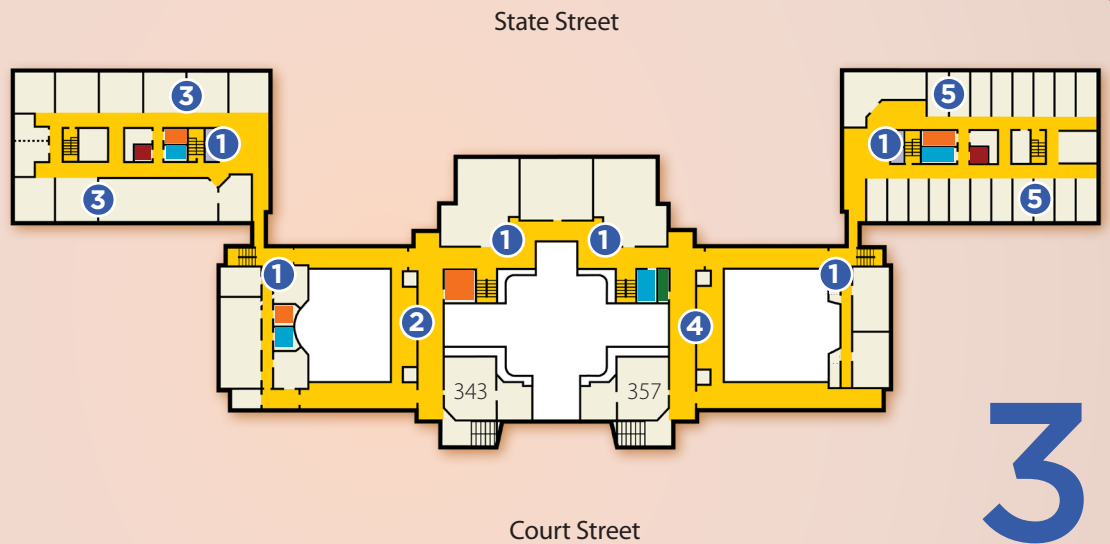

Your Oregon State Capitol

Ground Level

- 1 Hearing Room 50
- 2 Elevators
- 3 ATM
- 4 Restaurant
- 5 Press Room
- 6 Facility Services
- 7 Information Services

First Floor

- 1 Elevators
- 2 Visitor Services
- 3 Oregon State Treasurer
- 4 Legislative Administration
- 5 Legislative Counsel
- 6 Hearing Room
- 7 Galleria
- 8 Information Kiosk
- 9 Capitol Store
- 10 Legislative Fiscal
- 11 Comm. on Indian Services
- 12 Secretary of State
- 13 State Police
- 14 Legislative Revenue

CAPITOL HISTORY
GATEWAY

A project of the
Oregon State Capitol Foundation

900 Court St. NE | Salem, Oregon 97301
503-986-1388 | www.oregoncapitol.com

Key:

- Women's Restroom
- Men's Restroom
- Unisex Restroom
- ADA Restroom

Second Floor

- 1 Elevators
- 2 Governor's Ceremonial Office
- 3 Senate Member Offices
- 4 Senate Chamber
- 5 Senate History Room
- 6 House Member Offices
- 7 House Chamber

Third Floor

- 1 Elevators
- 2 Senate Viewing Gallery
- 3 Senate Member Offices
- 4 House Viewing Gallery
- 5 House Member Offices

Fourth Floor

- 1 Elevators
- 2 Senate Member Offices
- 3 House Member Offices
- 4 Legislative Policy and Research Office

Key:

- Women's Restroom
- Men's Restroom
- Unisex Restroom
- ADA Restroom