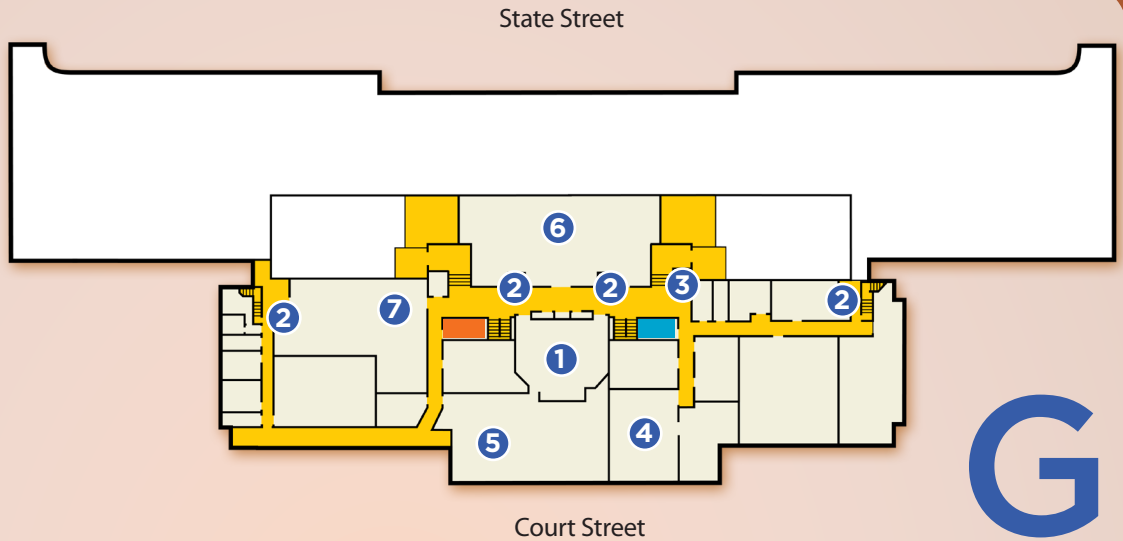

Your Oregon State Capitol

Ground Level

- 1 Hearing Room 50
- 2 Elevators
- 3 ATM
- 4 Restaurant
- 5 Press Room
- 6 Facility Services
- 7 Information Services

First Floor

- 1 Elevators
- 2 Visitor Services
- 3 Oregon State Treasurer
- 4 Legislative Administration
- 5 Legislative Counsel
- 6 Hearing Room
- 7 Galleria
- 8 Information Kiosk
- 9 Capitol Store
- 10 Legislative Fiscal
- 11 Comm. on Indian Services
- 12 Secretary of State
- 13 State Police
- 14 Legislative Revenue

CAPITOL HISTORY
GATEWAY

A project of the
Oregon State Capitol Foundation

900 Court St. NE | Salem, Oregon 97301
503-986-1388 | www.oregoncapitol.com

Key:

- Women's Restroom
- Men's Restroom
- Unisex Restroom
- ADA Restroom

Second Floor

- 1 Elevators
- 2 Governor's Ceremonial Office
- 3 Senate Member Offices
- 4 Senate Chamber
- 5 Senate History Room
- 6 House Member Offices
- 7 House Chamber

Third Floor

- 1 Elevators
- 2 Senate Viewing Gallery
- 3 Senate Member Offices
- 4 House Viewing Gallery
- 5 House Member Offices

Fourth Floor

- 1 Elevators
- 2 Senate Member Offices
- 3 House Member Offices
- 4 Legislative Policy and Research Office

Key:

- Women's Restroom
- Men's Restroom
- Unisex Restroom
- ADA Restroom