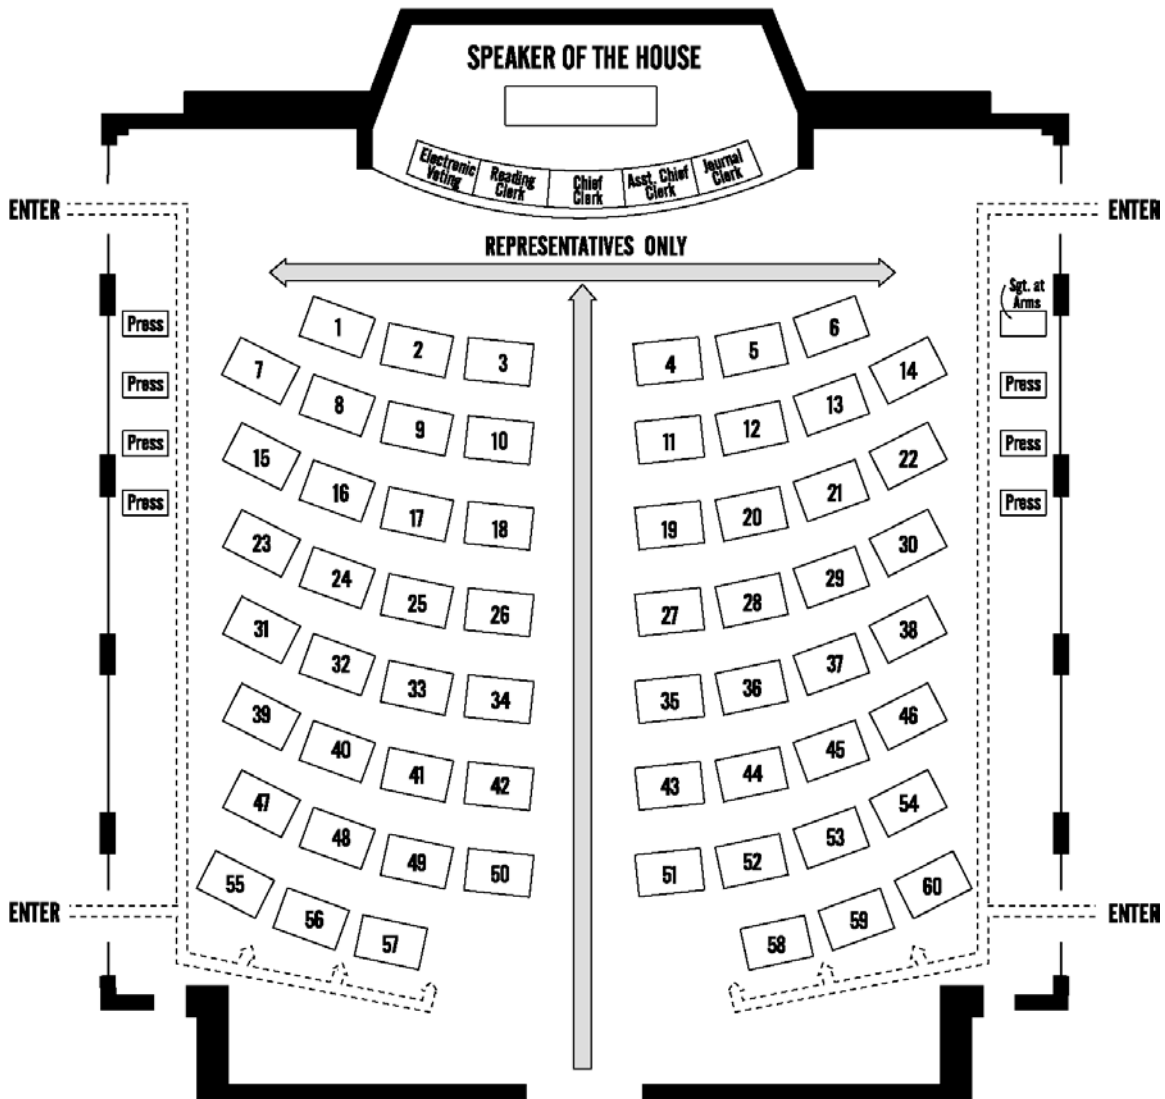

# SEVENTY-NINTH LEGISLATIVE ASSEMBLY HOUSE SEATING CHART

- |                 |                |                   |                 |
|-----------------|----------------|-------------------|-----------------|
| 1 – Smith, D.B. | 16 – Noble     | 31 – Stark        | 46 – Clem       |
| 2 – Vial        | 17 – Doherty   | 32 – Post         | 47 – Bentz      |
| 3 – Barker      | 18 – Gilliam   | 33 – Heard        | 48 – Sprenger   |
| 4 – Greenlick   | 19 – Malstrom  | 34 – Whisnant     | 49 – Hack       |
| 5 – Sollman     | 20 – McLain    | 35 – Bynum        | 50 – McLane     |
| 6 – Parrish     | 21 – Meek      | 36 – Alonso Leon  | 51 – Williamson |
| 7 – Huffman     | 22 – Power     | 37 – Lininger     | 52 – Rayfield   |
| 8 – Johnson     | 23 – Smith, G. | 38 – Boone        | 53 – Holvey     |
| 9 – Sanchez     | 24 – Nearman   | 39 – Buehler      | 54 – Witt       |
| 10 – Piluso     | 25 – Reschke   | 40 – Hayden       | 55 – Kotek      |
| 11 – Keny-Guyer | 26 – Lively    | 41 – Barreto      | 56 – Esquivel   |
| 12 – Helm       | 27 – Marsh     | 42 – Wilson       | 57 – Olson      |
| 13 – Nosse      | 28 – Gorsek    | 43 – Gomberg      | 58 – McKeown    |
| 14 – Evans      | 29 – Hernandez | 44 – Smith Warner | 59 – Nathanson  |
| 15 – Kennemer   | 30 – Fahey     | 45 – Reardon      | 60 – Barnhart   |