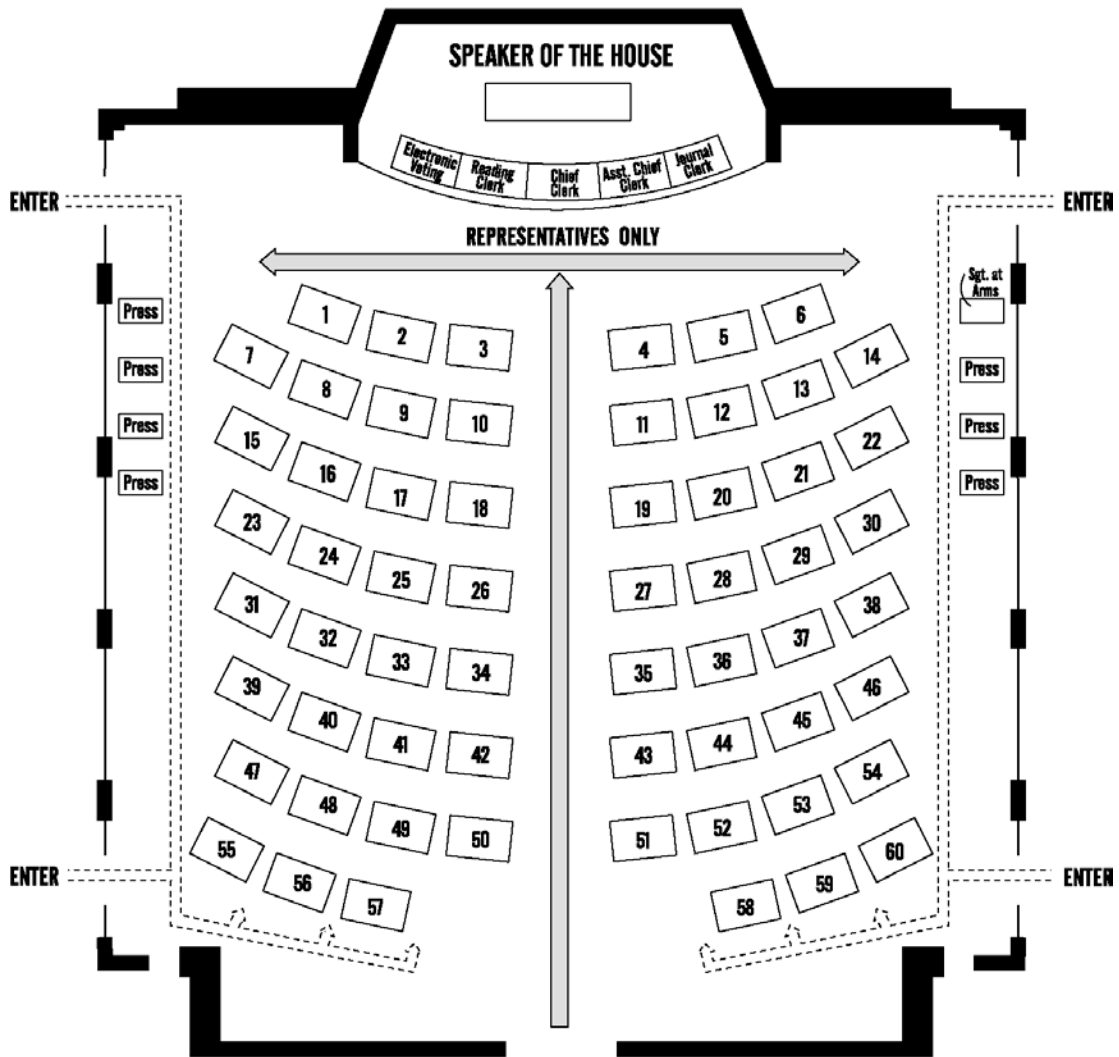

SEVENTY-NINTH LEGISLATIVE ASSEMBLY

HOUSE SEATING CHART 2018 Special Session

1 – Smith, D.B.	16 – Noble	31 – Stark	46 – Clem
2 – Vial	17 – Doherty	32 – Post	47 – Findley
3 – Barker	18 – Lewis	33 – Leif	48 – Boles
4 – Greenlick	19 – Malstrom	34 – Whisnant	49 – Sprenger
5 – Sollman	20 – McLain	35 – Bynum	50 – McLane
6 – Parrish	21 – Meek	36 – Alonso Leon	51 – Williamson
7 – Bonham	22 – Power	37 – Salinas	52 – Rayfield
8 – Helfrich	23 – Smith, G.	38 – Boone	53 – Holvey
9 – Sanchez	24 – Nearman	39 – Buehler	54 – Witt
10 – Piluso	25 – Reschke	40 – Hayden	55 – Kotek
11 – Keny-Guyer	26 – Lively	41 – Barreto	56 – Esquivel
12 – Helm	27 – Marsh	42 – Wilson	57 – Olson
13 – Nosse	28 – Gorsek	43 – Gomberg	58 – McKeown
14 – Evans	29 – Hernandez	44 – Smith Warner	59 – Nathanson
15 – Kennemer	30 – Fahey	45 – Reardon	60 – Barnhart