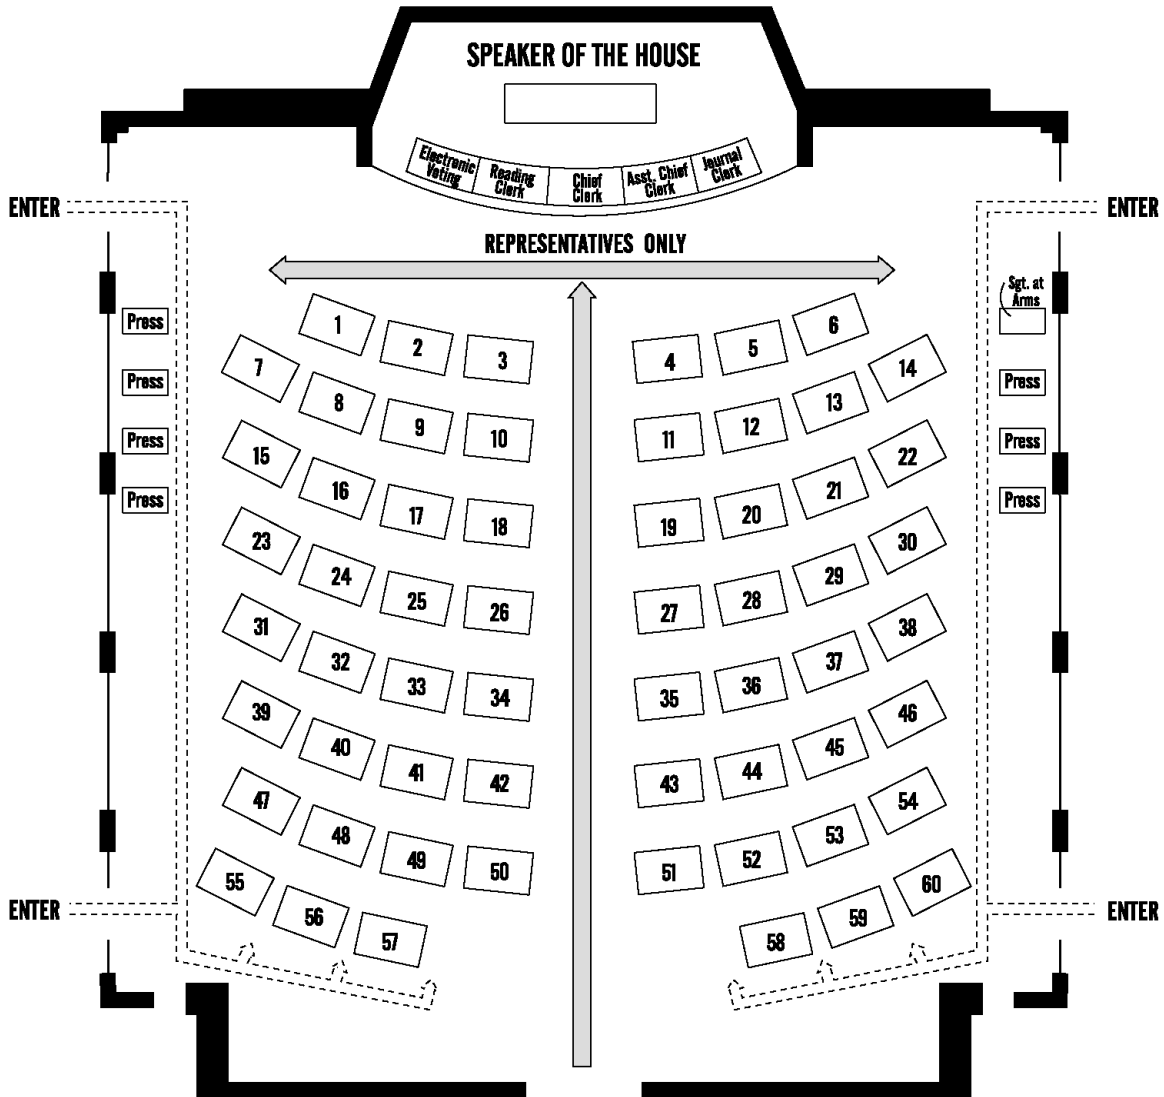

# SEVENTY-NINTH LEGISLATIVE ASSEMBLY HOUSE SEATING CHART

- |                 |                |                   |                 |
|-----------------|----------------|-------------------|-----------------|
| 1 – Smith, D.B. | 16 – Noble     | 31 – Stark        | 46 – Clem       |
| 2 – Vial        | 17 – Doherty   | 32 – Post         | 47 – Bentz      |
| 3 – Barker      | 18 – Lewis     | 33 – Heard        | 48 – Sprenger   |
| 4 – Greenlick   | 19 – Malstrom  | 34 – Whisnant     | 49 – Hack       |
| 5 – Sollman     | 20 – McLain    | 35 – Bynum        | 50 – McLane     |
| 6 – Parrish     | 21 – Meek      | 36 – Alonso Leon  | 51 – Williamson |
| 7 – Huffman     | 22 – Power     | 37 – Salinas      | 52 – Rayfield   |
| 8 – Johnson     | 23 – Smith, G. | 38 – Boone        | 53 – Holvey     |
| 9 – Sanchez     | 24 – Nearman   | 39 – Buehler      | 54 – Witt       |
| 10 – Piluso     | 25 – Reschke   | 40 – Hayden       | 55 – Kotek      |
| 11 – Keny-Guyer | 26 – Lively    | 41 – Barreto      | 56 – Esquivel   |
| 12 – Helm       | 27 – Marsh     | 42 – Wilson       | 57 – Olson      |
| 13 – Nosse      | 28 – Gorsek    | 43 – Gomberg      | 58 – McKeown    |
| 14 – Evans      | 29 – Hernandez | 44 – Smith Warner | 59 – Nathanson  |
| 15 – Kennemer   | 30 – Fahey     | 45 – Reardon      | 60 – Barnhart   |