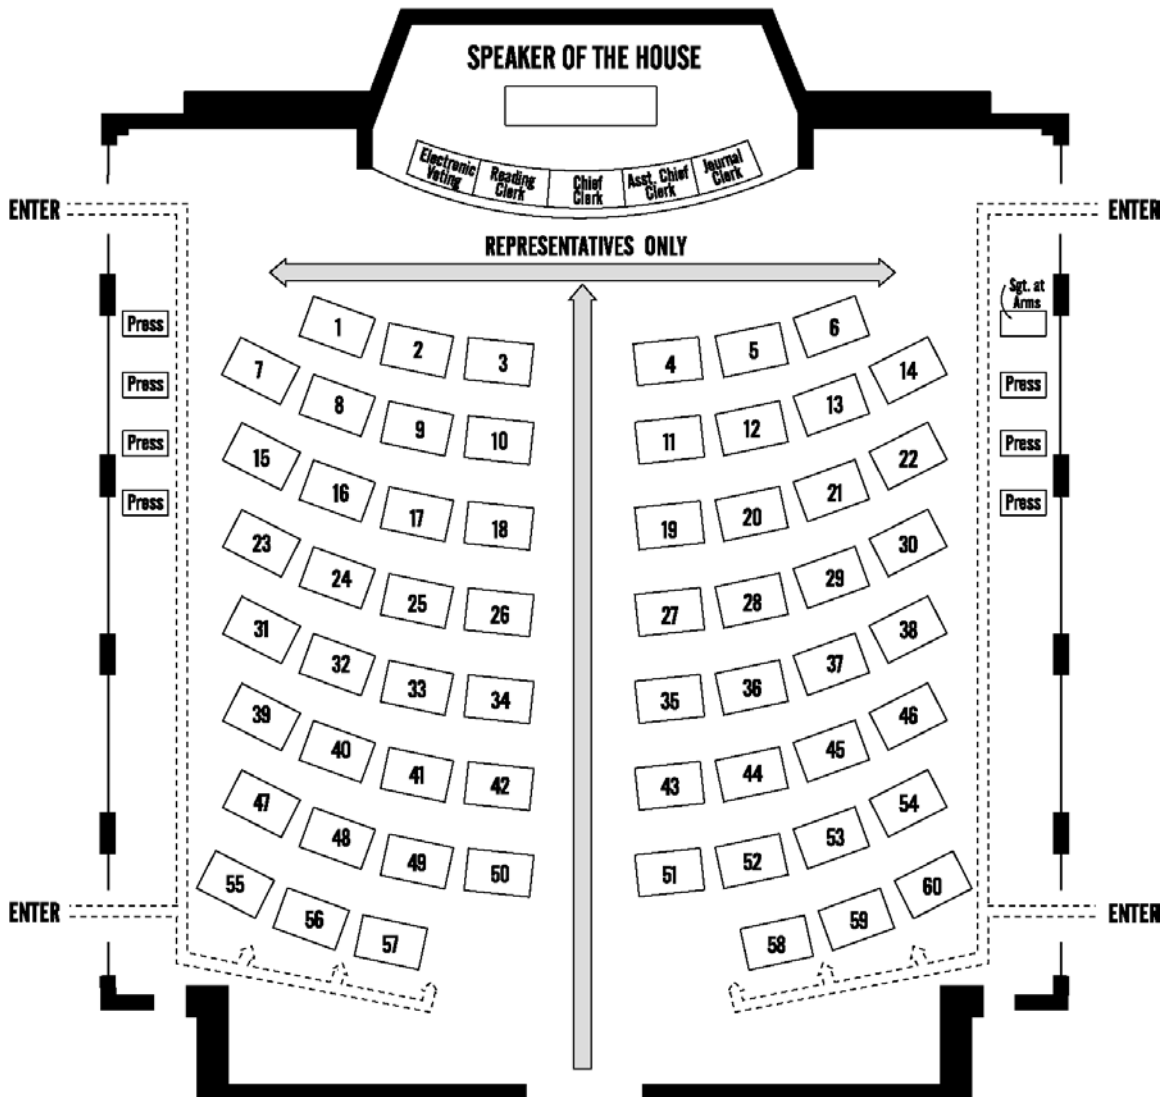

# SEVENTY-NINTH LEGISLATIVE ASSEMBLY HOUSE SEATING CHART

- |                 |                |                   |                 |
|-----------------|----------------|-------------------|-----------------|
| 1 - Smith, D.B. | 16 - Noble     | 31 - Stark        | 46 - Clem       |
| 2 - Vial        | 17 - Doherty   | 32 - Post         | 47 - Bentz      |
| 3 - Barker      | 18 - Lewis     | 33 - Heard        | 48 - Sprenger   |
| 4 - Greenlick   | 19 - Malstrom  | 34 - Whisnant     | 49 - Hack       |
| 5 - Sollman     | 20 - McLain    | 35 - Bynum        | 50 - McLane     |
| 6 - Parrish     | 21 - Meek      | 36 - Alonso Leon  | 51 - Williamson |
| 7 - Huffman     | 22 - Power     | 37 - Lininger     | 52 - Rayfield   |
| 8 - Johnson     | 23 - Smith, G. | 38 - Boone        | 53 - Holvey     |
| 9 - Sanchez     | 24 - Nearman   | 39 - Buehler      | 54 - Witt       |
| 10 - Piluso     | 25 - Reschke   | 40 - Hayden       | 55 - Kotek      |
| 11 - Keny-Guyer | 26 - Lively    | 41 - Barreto      | 56 - Esquivel   |
| 12 - Helm       | 27 - Marsh     | 42 - Wilson       | 57 - Olson      |
| 13 - Nosse      | 28 - Gorsek    | 43 - Gomberg      | 58 - McKeown    |
| 14 - Evans      | 29 - Hernandez | 44 - Smith Warner | 59 - Nathanson  |
| 15 - Kennemer   | 30 - Fahey     | 45 - Reardon      | 60 - Barnhart   |