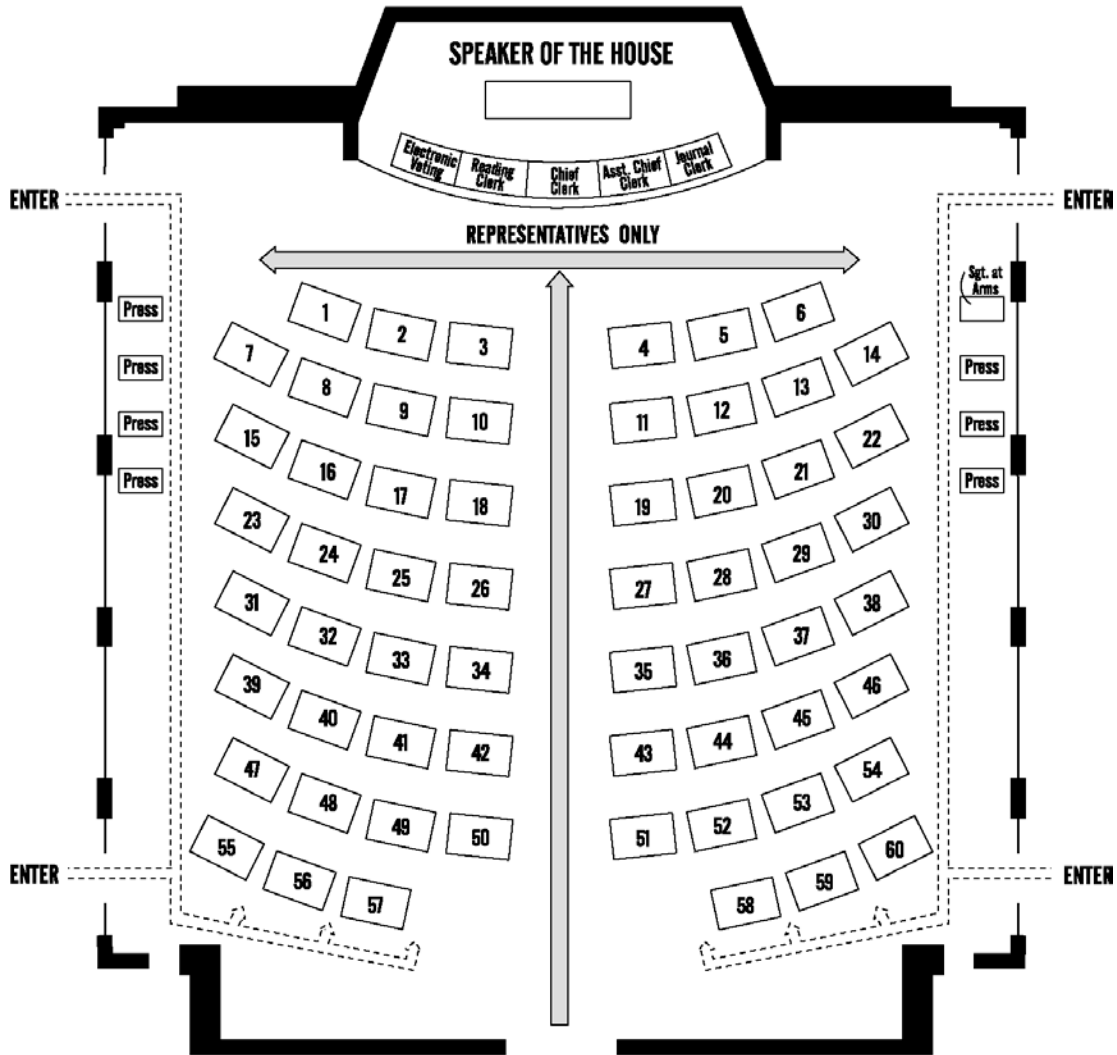

# SEVENTY-NINTH LEGISLATIVE ASSEMBLY

## HOUSE SEATING CHART 2018 Regular Session

1 – Smith, D.B.	16 – Noble	31 – Stark	46 – Clem
2 – Vial	17 – Doherty	32 – Post	47 – Findley
3 – Barker	18 – Lewis	33 – Heard	48 – Boles
4 – Greenlick	19 – Malstrom	34 – Whisnant	49 – Sprenger
5 – Sollman	20 – McLain	35 – Bynum	50 – McLane
6 – Parrish	21 – Meek	36 – Alonso Leon	51 – Williamson
7 – Bonham	22 – Power	37 – Salinas	52 – Rayfield
8 – Helfrich	23 – Smith, G.	38 – Boone	53 – Holvey
9 – Sanchez	24 – Nearman	39 – Buehler	54 – Witt
10 – Piluso	25 – Reschke	40 – Hayden	55 – Kotek
11 – Keny-Guyer	26 – Lively	41 – Barreto	56 – Esquivel
12 – Helm	27 – Marsh	42 – Wilson	57 – Olson
13 – Nosse	28 – Gorsek	43 – Gomberg	58 – McKeown
14 – Evans	29 – Hernandez	44 – Smith Warner	59 – Nathanson
15 – Kennemer	30 – Fahey	45 – Reardon	60 – Barnhart