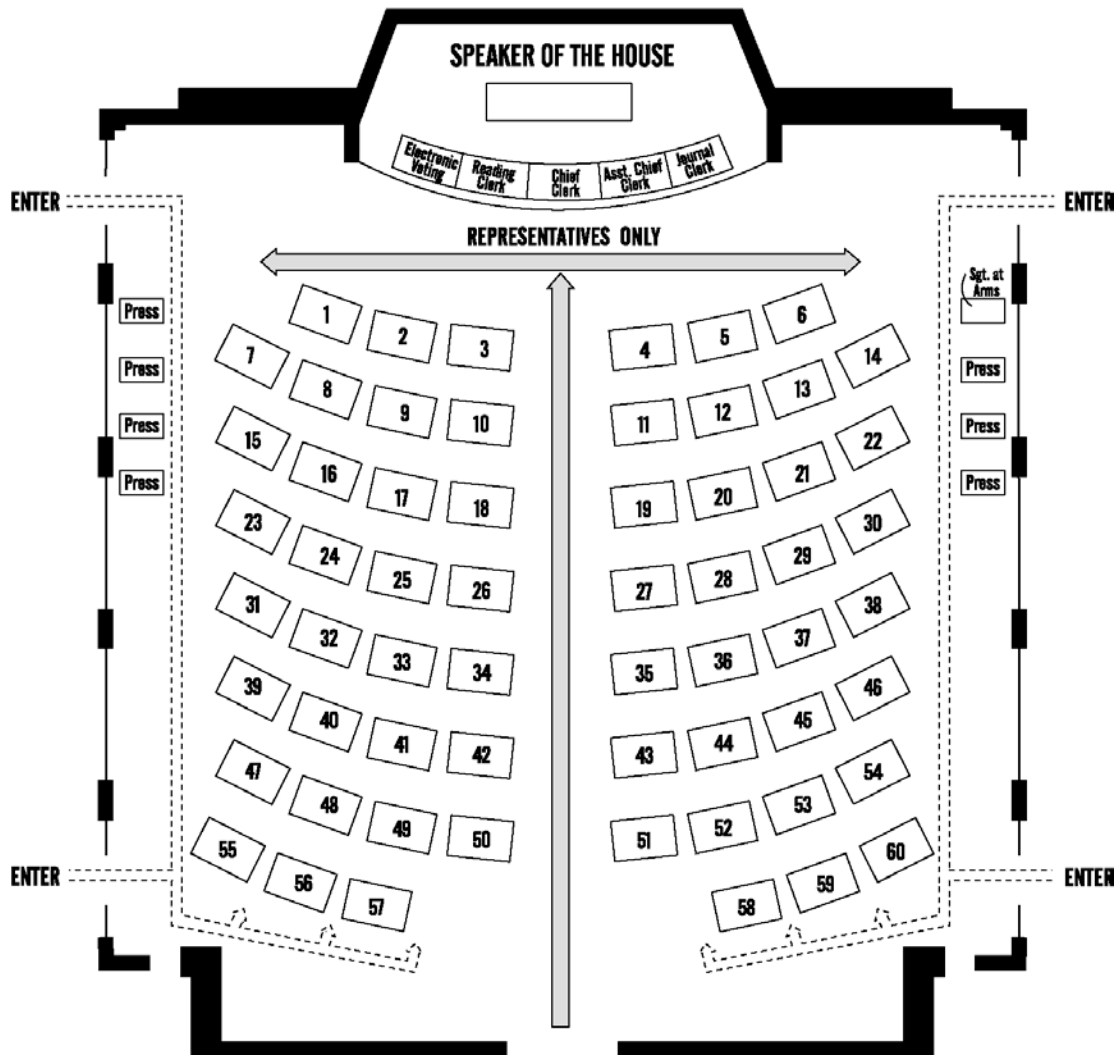

EIGHTIETH LEGISLATIVE ASSEMBLY

HOUSE SEATING CHART 2019 Regular Session

1 – Wilde	16 – Noble	31 – Findley	46 – Gorsek
2 – Mitchell	17 – Doherty	32 – Post	47 – Hayden
3 – Barker	18 – Lewis	33 – Helt	48 – Barreto
4 – Greenlick	19 – Schouten	34 – Zika	49 – Stark
5 – Keny-Guyer	20 – McLain	35 – Bynum	50 – Wilson
6 – Prusak	21 – Boshart Davis	36 – Alonso Leon	51 – Williamson
7 – Williams	22 – Drazan	37 – Meek	52 – Smith Warner
8 – Power	23 – Smith, G.	38 – Rayfield	53 – Holvey
9 – Sanchez	24 – Nearman	39 – Smith, D.B.	54 – Witt
10 – Piluso	25 – Reschke	40 – Wallan	55 – Kotek
11 – Sollman	26 – Lively	41 – Leif	56 – McLane
12 – Helm	27 – Marsh	42 – Boles	57 – Sprenger
13 – Nosse	28 – Fahey	43 – Gomberg	58 – McKeown
14 – Evans	29 – Neron	44 – Hernandez	59 – Nathanson
15 – Bonham	30 – Salinas	45 – Reardon	60 – Clem