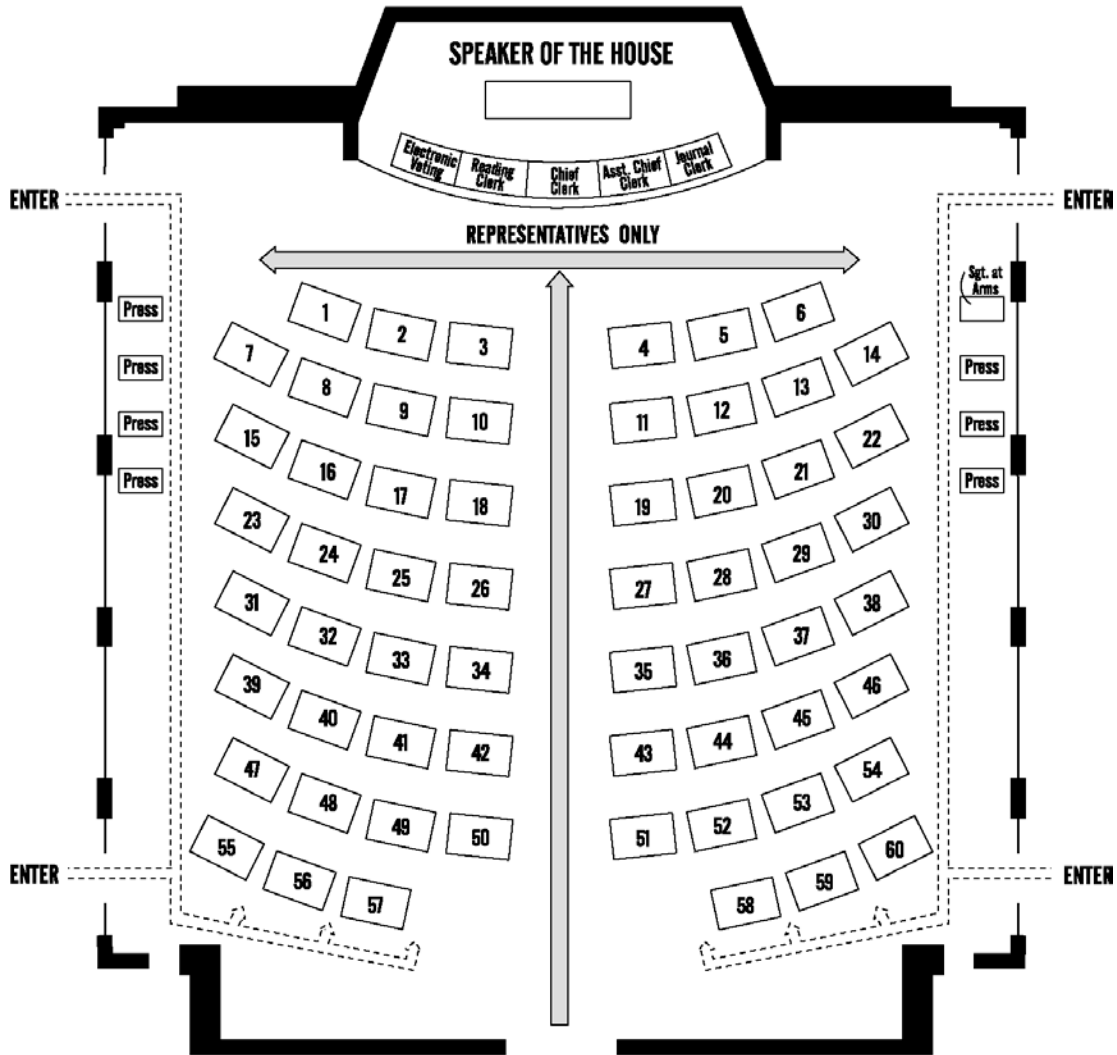

# EIGHTIETH LEGISLATIVE ASSEMBLY

## HOUSE SEATING CHART 2020 Regular Session

|                |                    |                  |                      |
|----------------|--------------------|------------------|----------------------|
| 1 – Wilde      | 16 – Noble         | 31 – Stark       | 46 – Gorsek          |
| 2 – Mitchell   | 17 – Doherty       | 32 – Post        | 47 – Hayden          |
| 3 – Barker     | 18 – Lewis         | 33 – Helt        | 48 – Barreto         |
| 4 – Greenlick  | 19 – Schouten      | 34 – Zika        | 49 – Wallan          |
| 5 – Keny-Guyer | 20 – McLain        | 35 – Bynum       | 50 – Drazan          |
| 6 – Prusak     | 21 – Boshart Davis | 36 – Alonso Leon | 51 – Smith Warner    |
| 7 – Williams   | 22 – Wilson        | 37 – Meek        | 52 – Lawrence Spence |
| 8 – Power      | 23 – Smith, G.     | 38 – Rayfield    | 53 – Holvey          |
| 9 – Sanchez    | 24 – Nearman       | 39 – Smith, D.B. | 54 – Witt            |
| 10 – Piluso    | 25 – Reschke       | 40 – Owens       | 55 – Kotek           |
| 11 – Sollman   | 26 – Lively        | 41 – Leif        | 56 – Breese-Iverson  |
| 12 – Helm      | 27 – Marsh         | 42 – Moore-Green | 57 – Sprenger        |
| 13 – Nosse     | 28 – Fahey         | 43 – Gomberg     | 58 – McKeown         |
| 14 – Evans     | 29 – Neron         | 44 – Hernandez   | 59 – Nathanson       |
| 15 – Bonham    | 30 – Salinas       | 45 – Reardon     | 60 – Clem            |