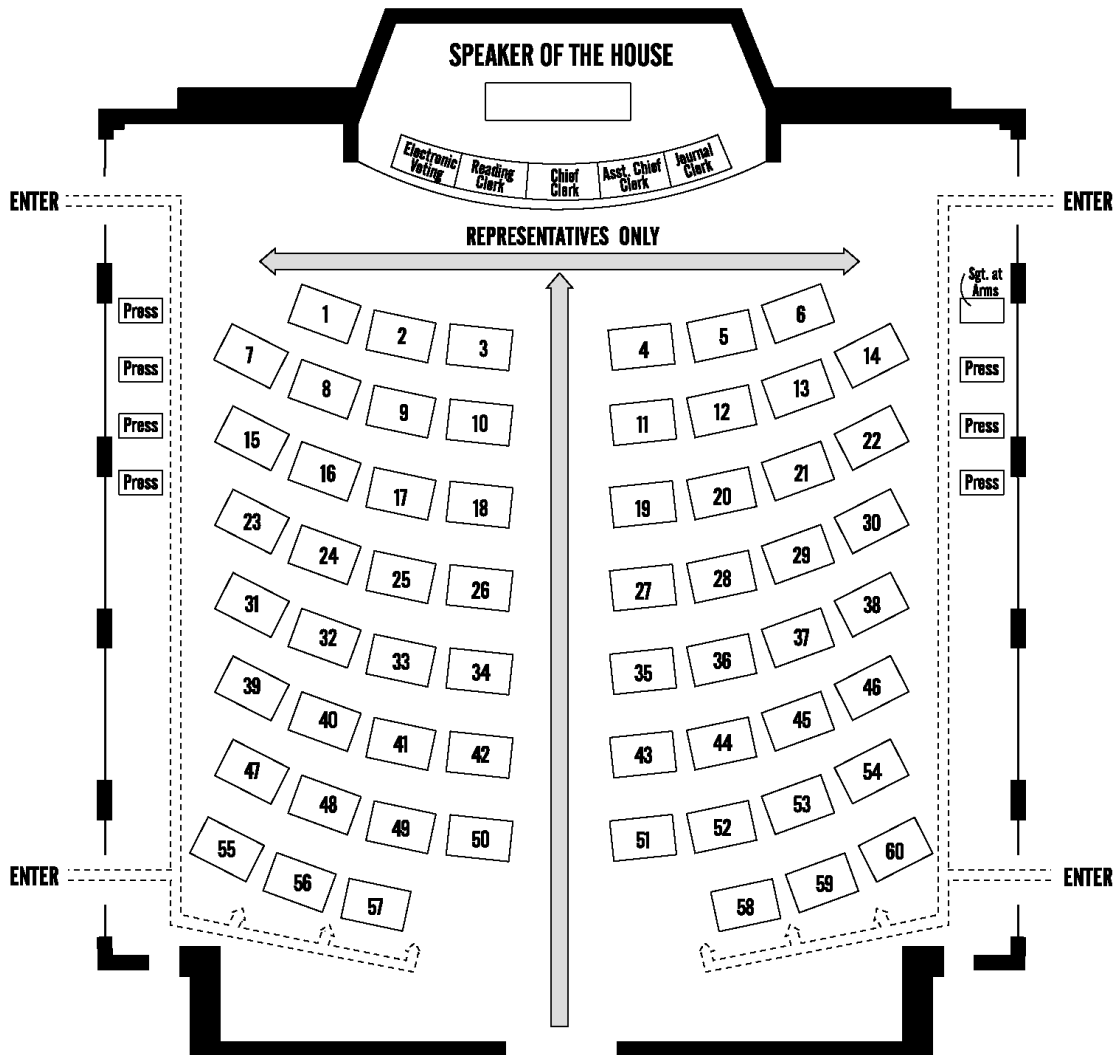

EIGHTIETH LEGISLATIVE ASSEMBLY

HOUSE SEATING CHART 2021 Regular Session

1 – Wilde	16 – Noble	31 – Moore-Green	46 – Reardon
2 – Reynolds	17 – Wright	32 – Breese-Iverson	47 – Hayden
3 – Cate	18 – Lewis	33 – Owens	48 – Hernandez
4 – Lively	19 – Schouten	34 – Weber	49 – Wallan
5 – Campos	20 – McLain	35 – Bynum	50 – Drazan
6 – Prusak	21 – Hudson	36 – Alonso Leon	51 – Smith Warner
7 – Dexter	22 – Kropf	37 – Meek	52 – Salinas
8 – Power	23 – Smith, G.	38 – Helm	53 – Holvey
9 – Sanchez	24 – Nearman	39 – Smith, D.B.	54 – Witt
10 – Levy	25 – Reschke	40 – Boshart Davis	55 – Kotek
11 – Sollman	26 – Morgan	41 – Leif	56 – Stark
12 – Grayber	27 – Pham	42 – Zika	57 – Post
13 – Nosse	28 – Ruiz	43 – Gomberg	58 – Rayfield
14 – Evans	29 – Neron	44 – Fahey	59 – Nathanson
15 – Bonham	30 – Williams	45 – Marsh	60 – Clem