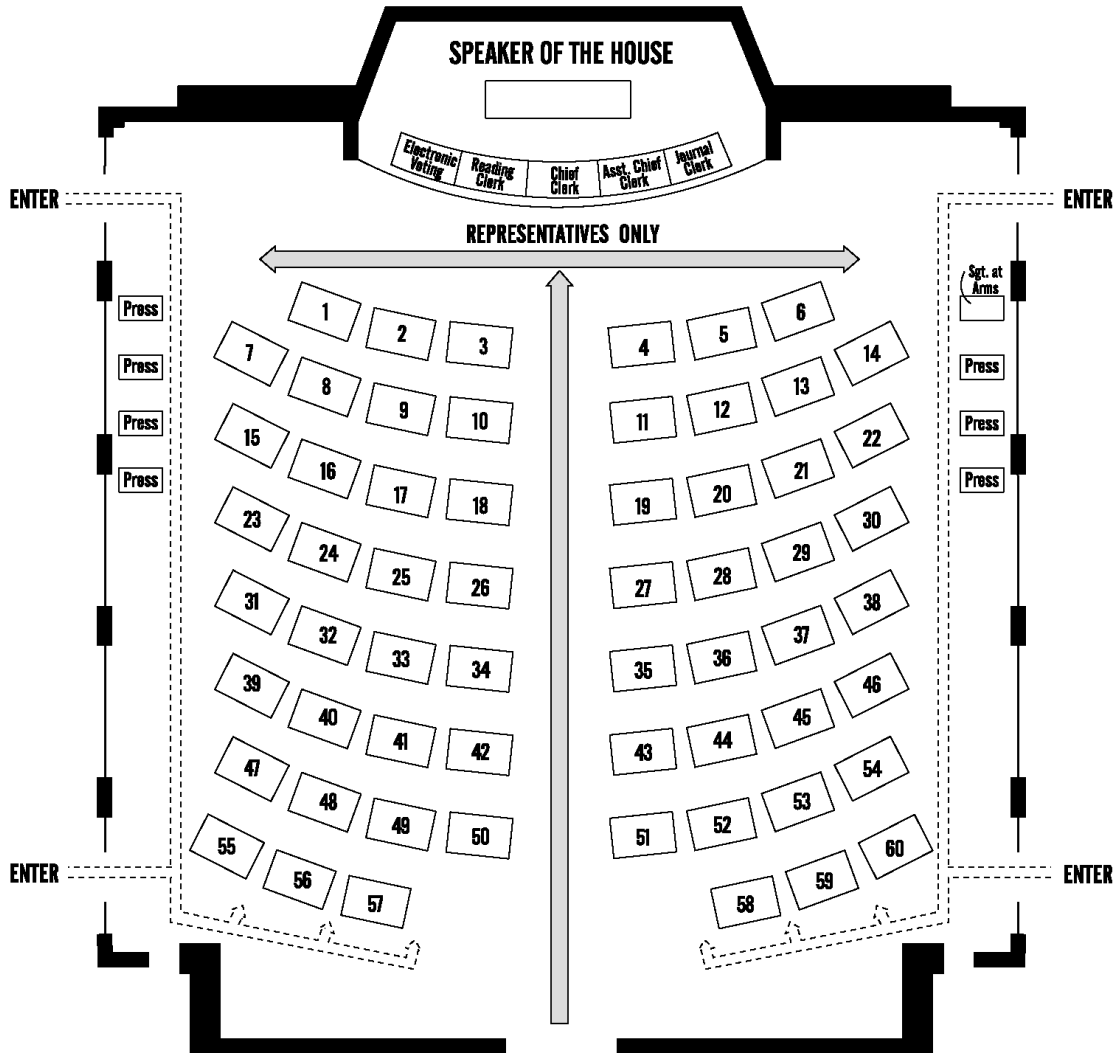

EIGHTIETH LEGISLATIVE ASSEMBLY

HOUSE SEATING CHART

2021 Regular Session

Revised April 2021

1 – Wilde
 2 – Reynolds
 3 – Cate
 4 – Lively
 5 – Campos
 6 – Prusak
 7 – Dexter
 8 – Power
 9 – Sanchez
 10 – Levy
 11 – Sollman
 12 – Grayber
 13 – Nosse
 14 – Evans
 15 – Bonham