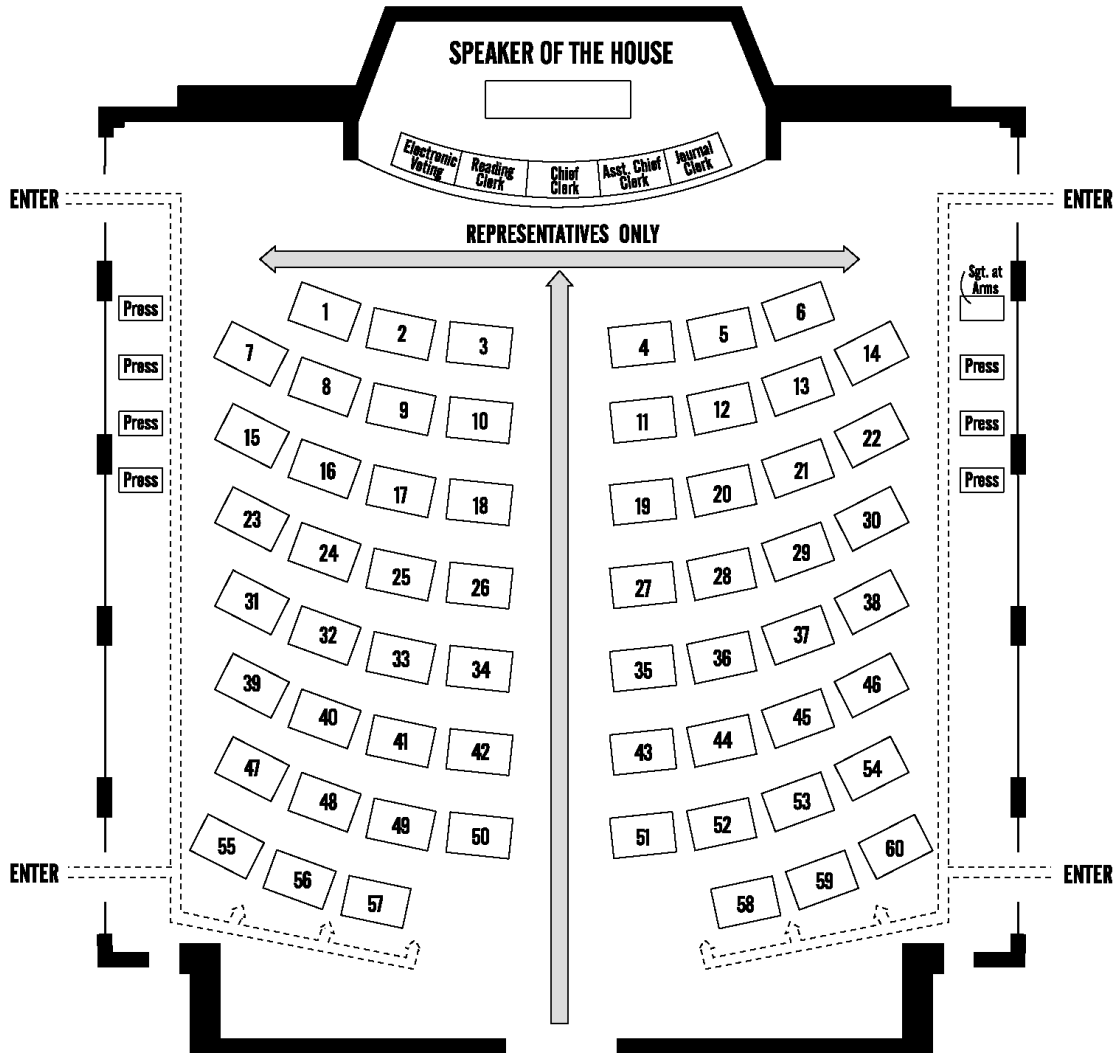

EIGHTIETH LEGISLATIVE ASSEMBLY

HOUSE SEATING CHART

2021 Interim

Revised July 23, 2021

- | | | | |
|----------------|----------------|---------------------|-------------------|
| 1 – Wilde | 16 – Noble | 31 – Moore-Green | 46 – Reardon |
| 2 – Reynolds | 17 – Wright | 32 – Breese-Iverson | 47 – Hayden |
| 3 – Valderrama | 18 – Lewis | 33 – Owens | 48 – Cate |
| 4 – Lively | 19 – Schouten | 34 – Weber | 49 – Wallan |
| 5 – Campos | 20 – McLain | 35 – Bynum | 50 – Drazan |
| 6 – Prusak | 21 – Hudson | 36 – Alonso Leon | 51 – Smith Warner |
| 7 – Dexter | 22 – Kropf | 37 – Meek | 52 – Salinas |
| 8 – Power | 23 – Smith, G. | 38 – Helm | 53 – Holvey |
| 9 – Sanchez | 24 – Scharf | 39 – Smith, D.B. | 54 – Witt |
| 10 – Levy | 25 – Reschke | 40 – Boshart Davis | 55 – Kotek |
| 11 – Sollman | 26 – Morgan | 41 – Vacant Seat | 56 – Stark |
| 12 – Grayber | 27 – Pham | 42 – Zika | 57 – Post |
| 13 – Nosse | 28 – Ruiz | 43 – Gomberg | 58 – Rayfield |
| 14 – Evans | 29 – Neron | 44 – Fahey | 59 – Nathanson |
| 15 – Bonham | 30 – Williams | 45 – Marsh | 60 – Clem |