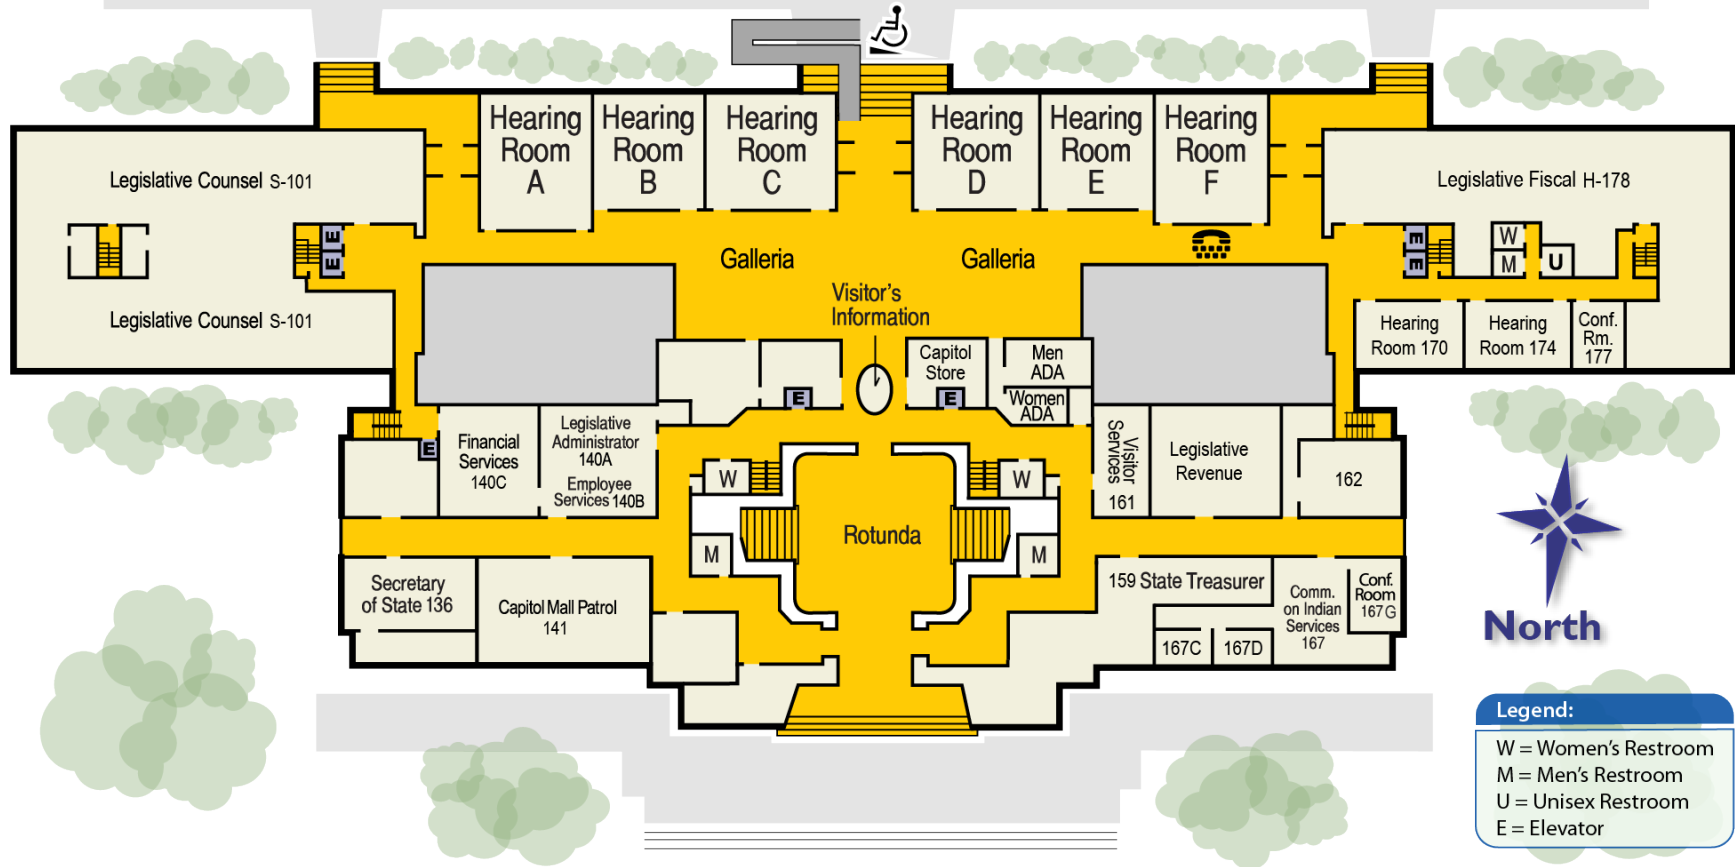

Universal Entrance

Legend:

- W = Women's Restroom
- M = Men's Restroom
- U = Unisex Restroom
- E = Elevator

Court Street NE

Court Street NE