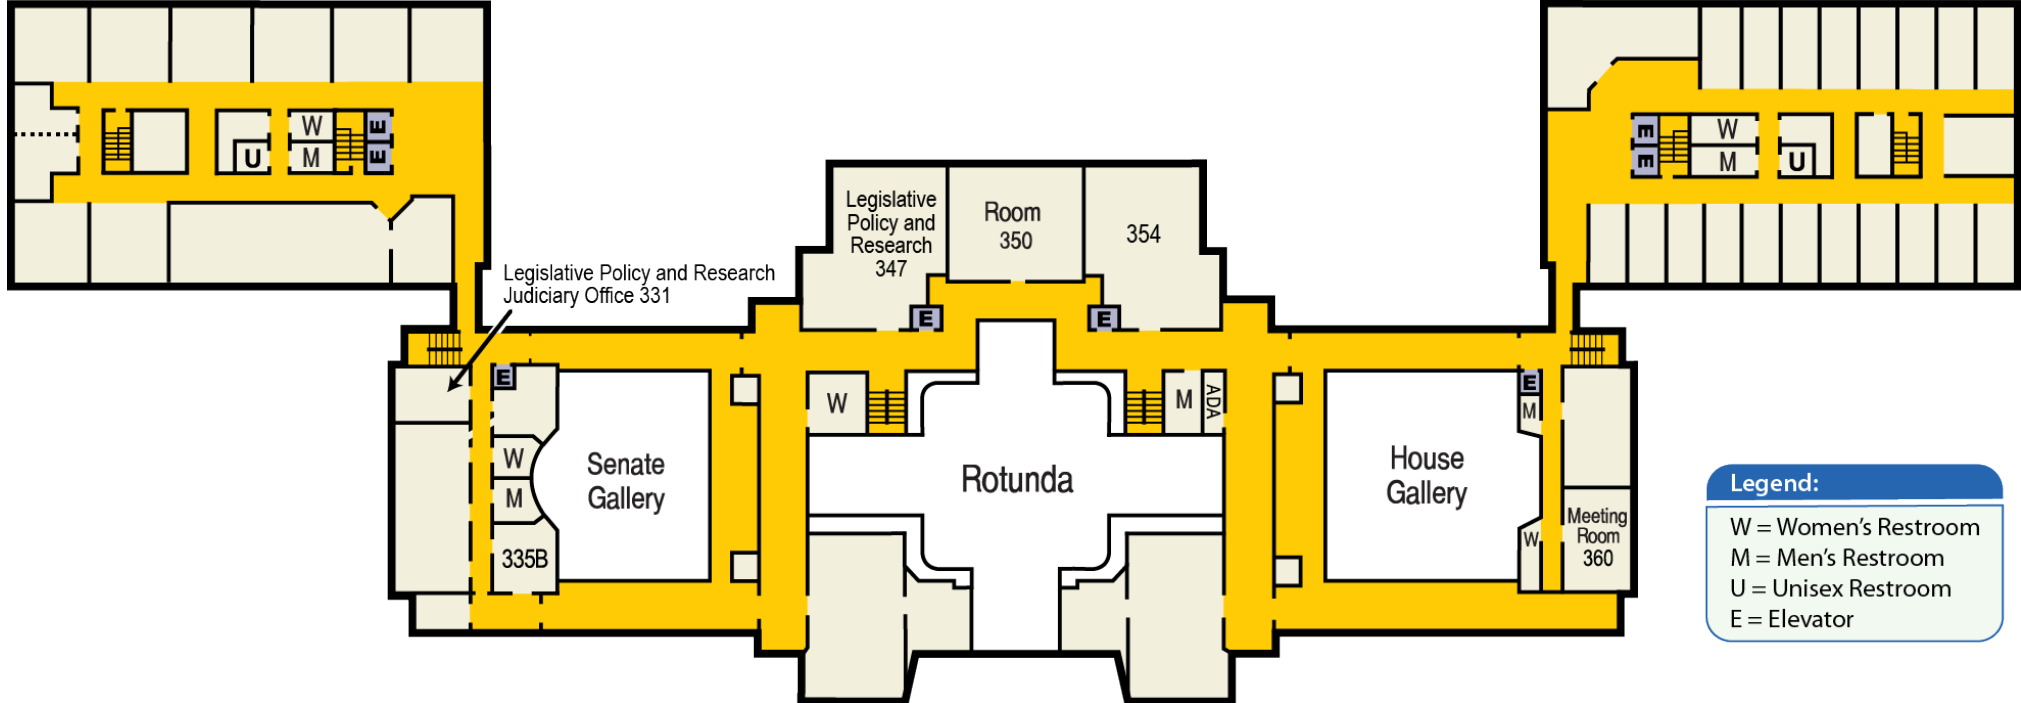

Legend:

- W = Women's Restroom
- M = Men's Restroom
- U = Unisex Restroom
- E = Elevator

Universal Entrance

Legend:

- W = Women's Restroom
- M = Men's Restroom
- U = Unisex Restroom
- E = Elevator

Court Street NE

Court Street NE

Legend:
 W = Women's Restroom
 M = Men's Restroom
 U = Unisex Restroom
 E = Elevator

Senate Member Offices

House Member Offices

Senate Member Offices

House Member Offices

Legend:
W = Women's Restroom
M = Men's Restroom
U = Unisex Restroom
E = Elevator