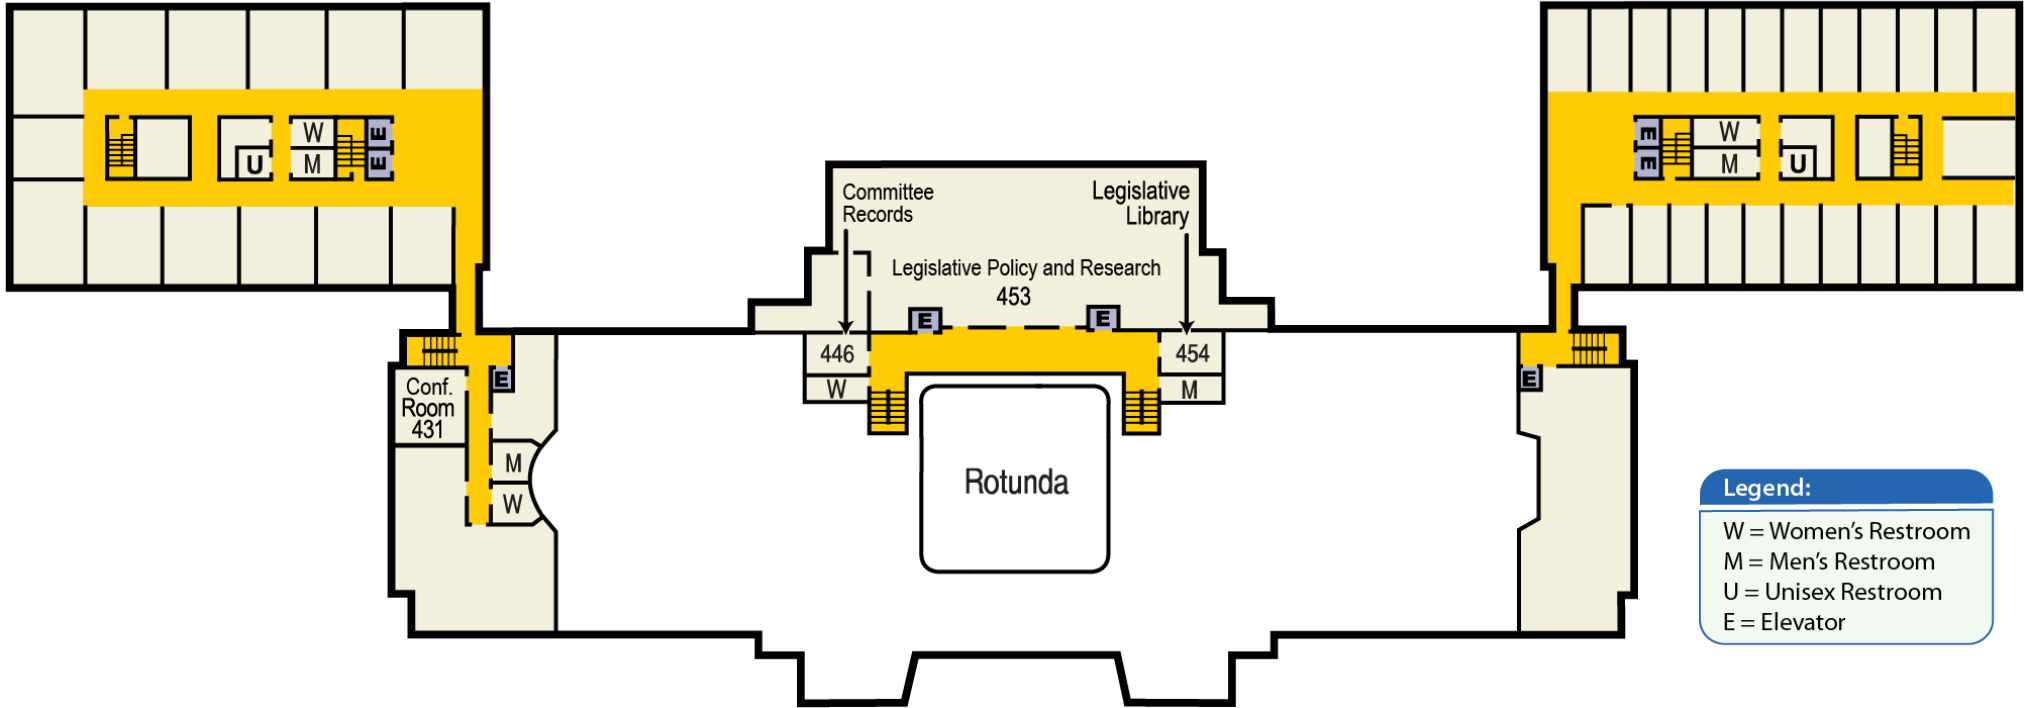

Legend:

- W = Women's Restroom
- M = Men's Restroom
- U = Unisex Restroom
- E = Elevator

Universal Entrance

Legend:

- W = Women's Restroom
- M = Men's Restroom
- U = Unisex Restroom
- E = Elevator

Court Street NE

Court Street NE

Legend:
 W = Women's Restroom
 M = Men's Restroom
 U = Unisex Restroom
 E = Elevator

Senate Member Offices

House Member Offices

Senate Member Offices

House Member Offices

Legend:
W = Women's Restroom
M = Men's Restroom
U = Unisex Restroom
E = Elevator