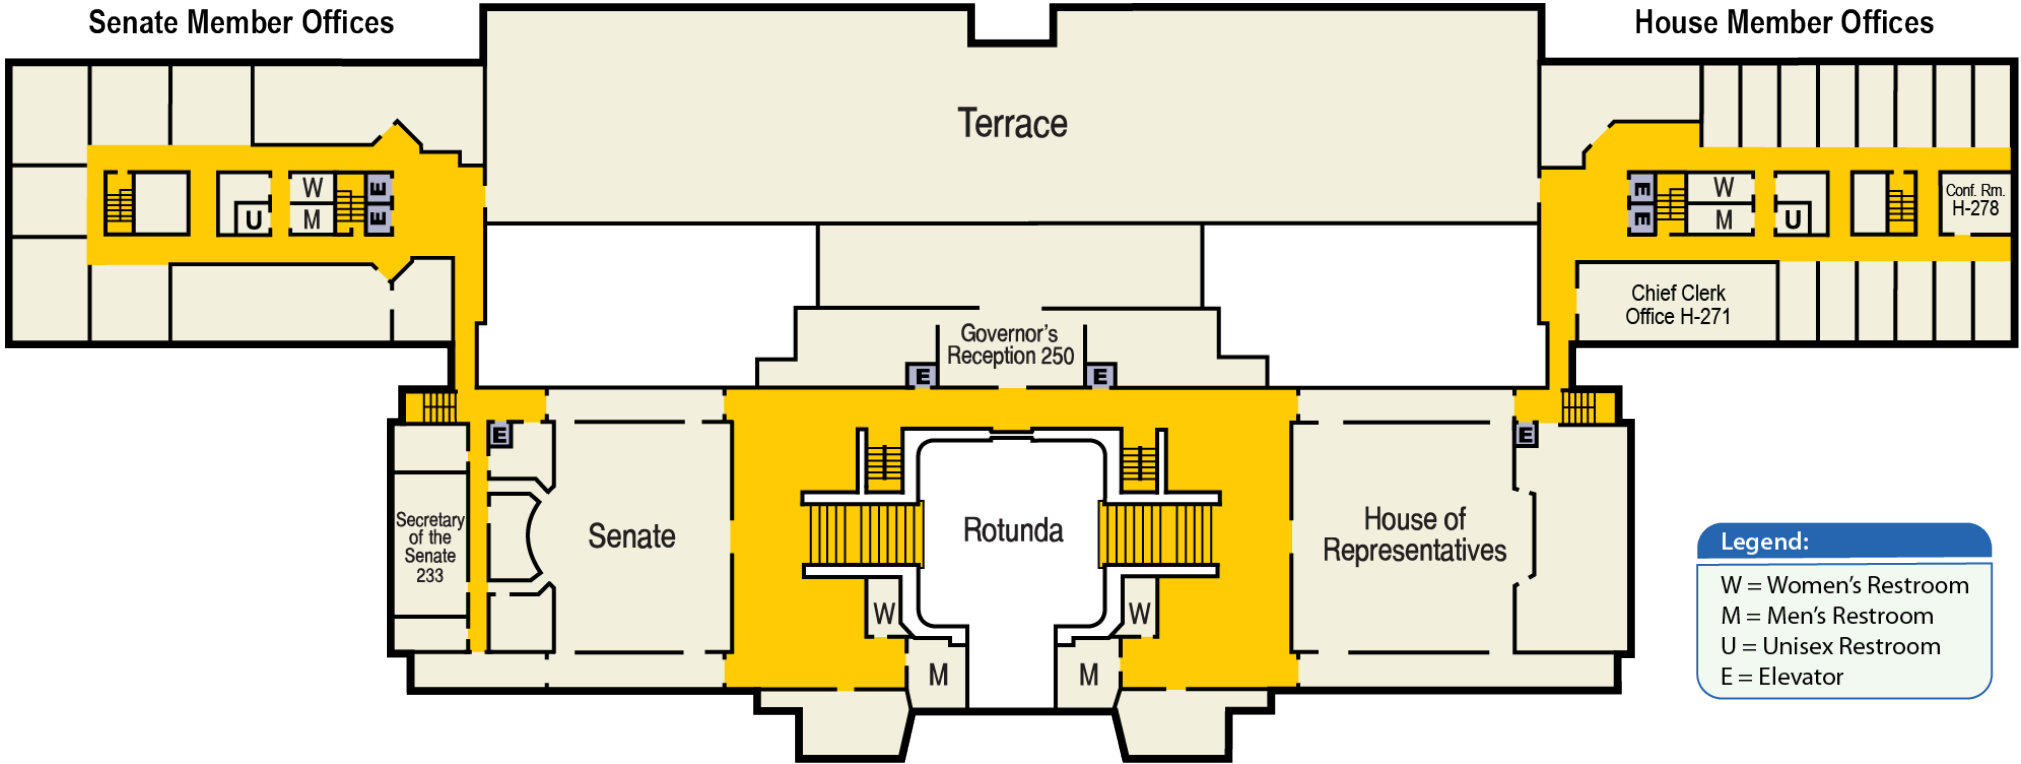

Legend:

- W = Women's Restroom
- M = Men's Restroom
- U = Unisex Restroom
- E = Elevator

Universal Entrance

Legend:

- W = Women's Restroom
- M = Men's Restroom
- U = Unisex Restroom
- E = Elevator

Court Street NE

Court Street NE

Legend:
 W = Women's Restroom
 M = Men's Restroom
 U = Unisex Restroom
 E = Elevator

Senate Member Offices

House Member Offices

Senate Member Offices

House Member Offices

Legend:
W = Women's Restroom
M = Men's Restroom
U = Unisex Restroom
E = Elevator