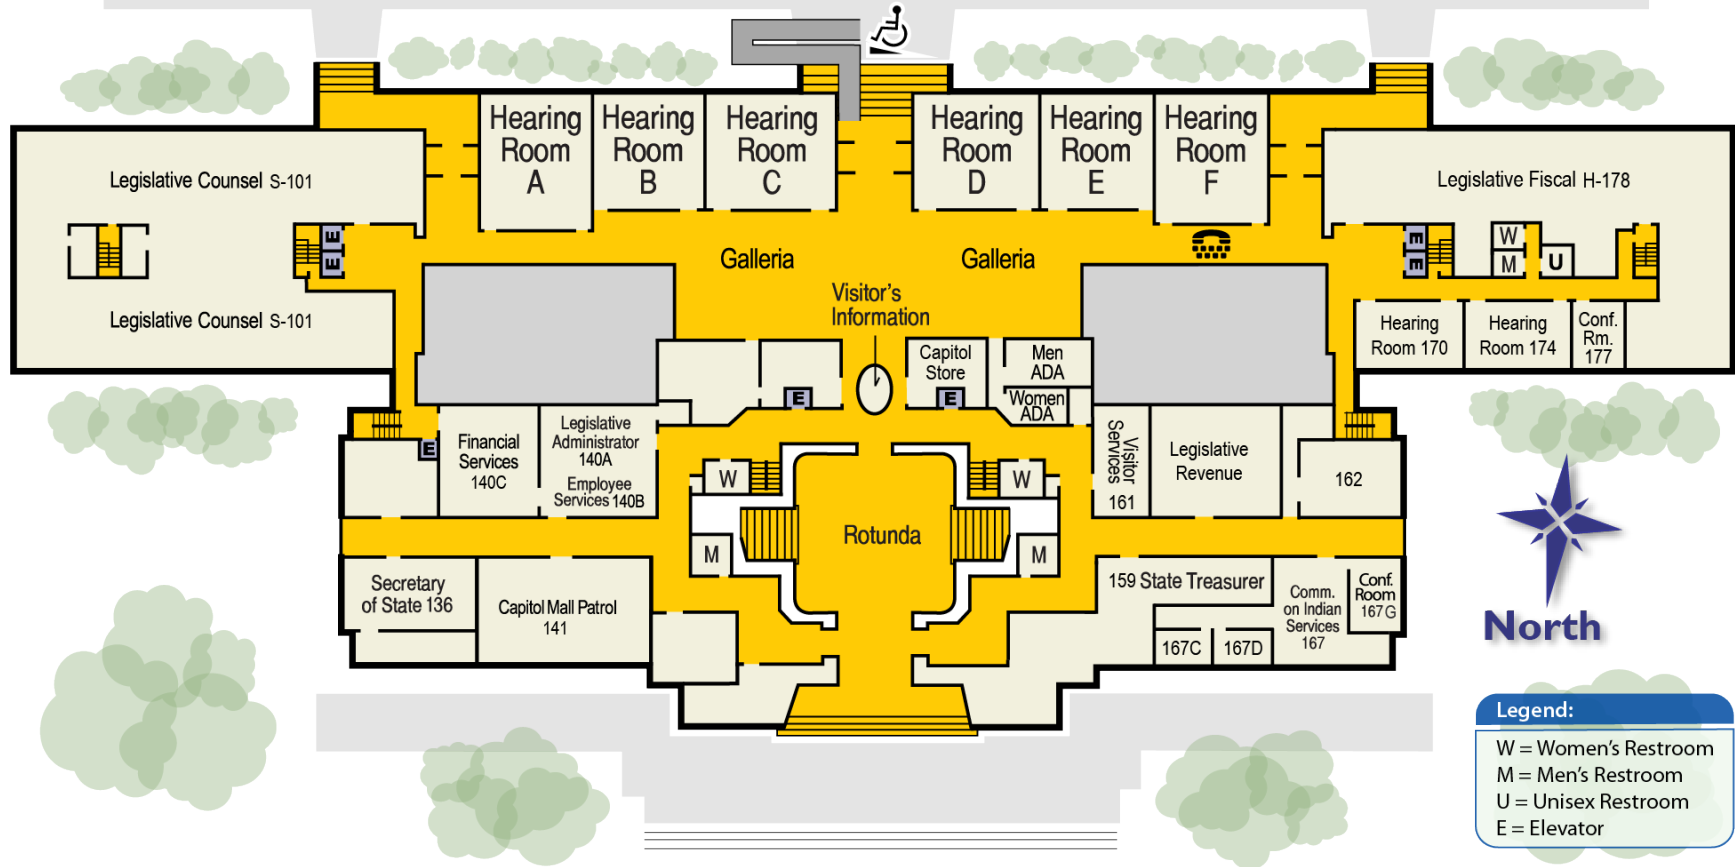

Legend:

- W = Women's Restroom
- M = Men's Restroom
- U = Unisex Restroom
- E = Elevator

Universal Entrance

Legend:

- W = Women's Restroom
- M = Men's Restroom
- U = Unisex Restroom
- E = Elevator

Court Street NE

Court Street NE

Legend:
 W = Women's Restroom
 M = Men's Restroom
 U = Unisex Restroom
 E = Elevator

Senate Member Offices

House Member Offices

Senate Member Offices

House Member Offices

Legend:
W = Women's Restroom
M = Men's Restroom
U = Unisex Restroom
E = Elevator