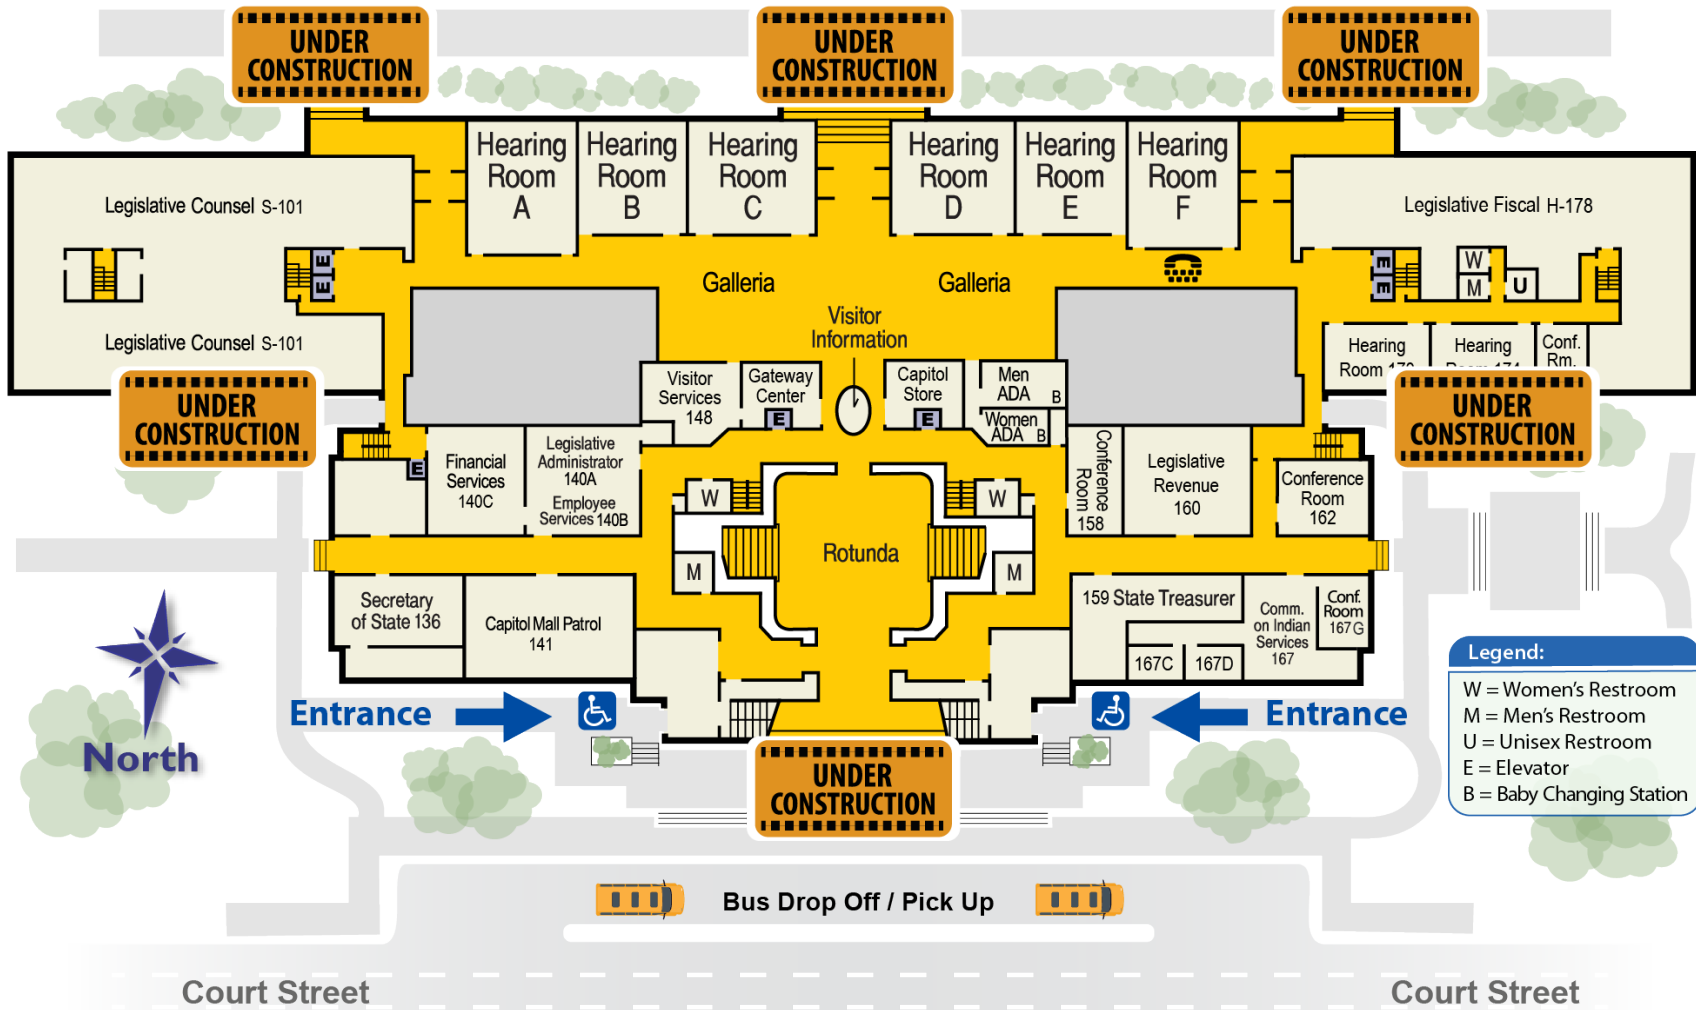

Legend:

- W = Women's Restroom
- M = Men's Restroom
- U = Unisex Restroom
- E = Elevator

Senate Member Offices

House Member Offices

Senate Member Offices

House Member Offices

Legend:

- W = Women's Restroom
- M = Men's Restroom
- U = Unisex Restroom
- E = Elevator
- B = Baby Changing Station