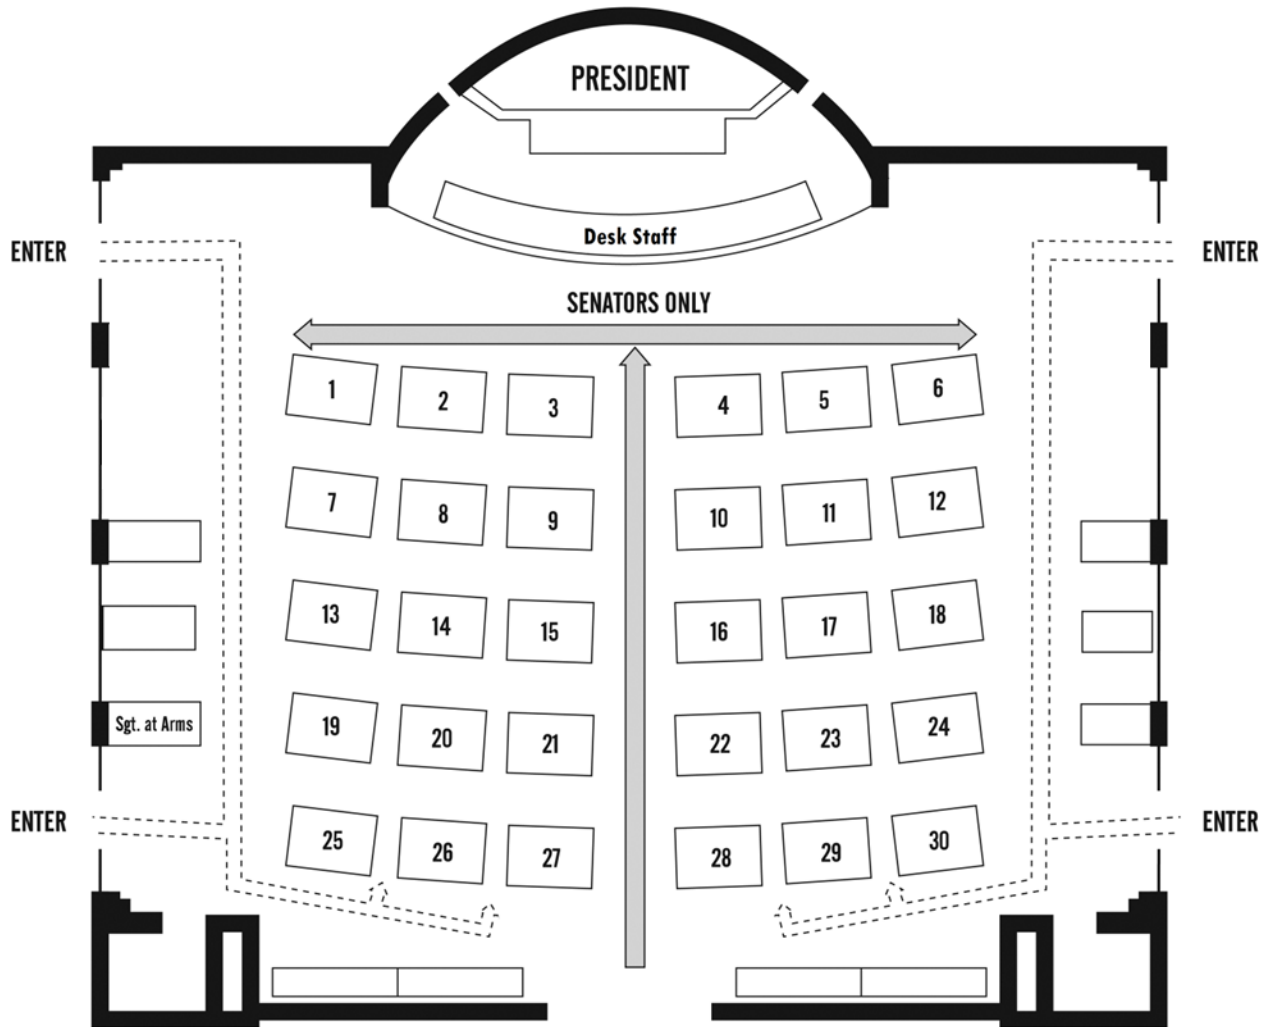

EIGHTY-FIRST LEGISLATIVE ASSEMBLY

2022 SENATE SEATING CHART

- 1 – Courtney
- 2 – Robinson
- 3 – Manning, Jr.
- 4 – Kennemer
- 5 – Thomsen
- 6 – Armitage
- 7 – Golden
- 8 – Patterson
- 9 – Gelsner Blouin
- 10 – Anderson