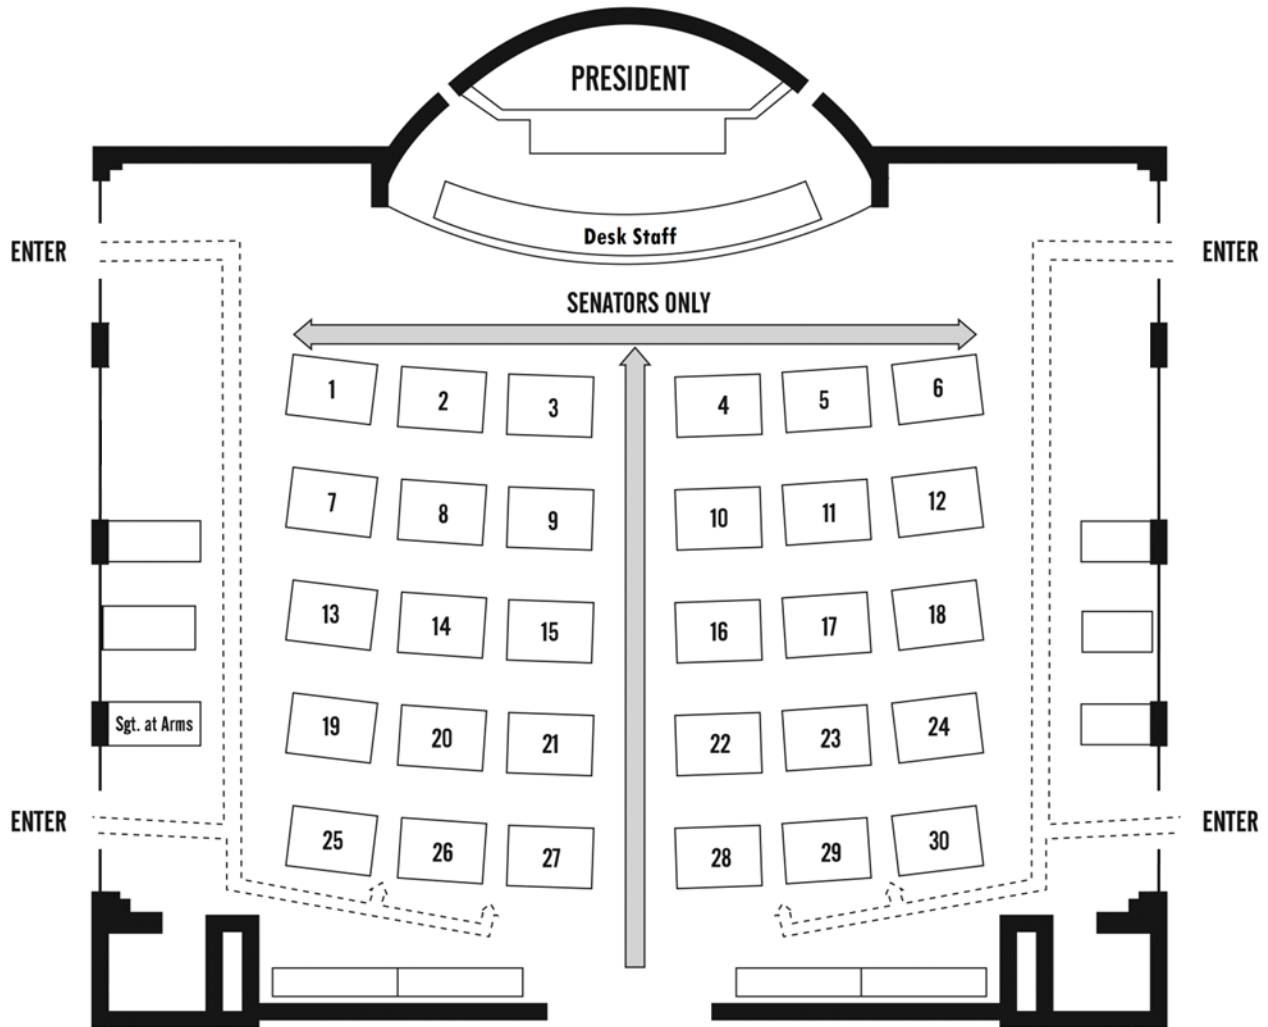

EIGHTY-FIRST LEGISLATIVE ASSEMBLY

SENATE SEATING CHART

- 1 – Courtney
- 2 – Robinson
- 3 – Manning, Jr.
- 4 – Kennemer
- 5 – Thomsen
- 6 – Johnson
- 7 – Golden
- 8 – Patterson
- 9 – Gelser Blouin
- 10 – Anderson