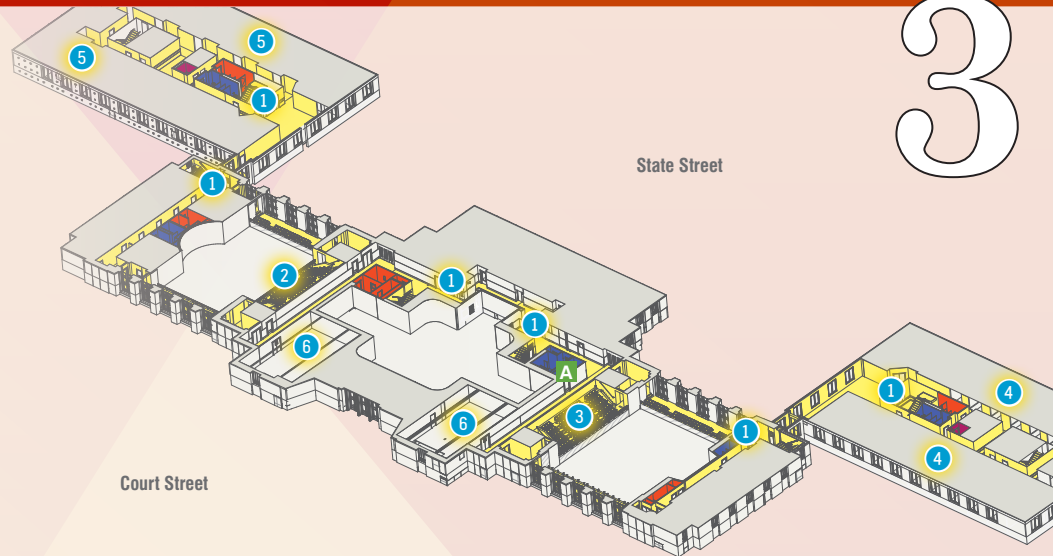

Your Oregon State Capitol

GROUND LEVEL

- 1 Hearing Room
- 2 Elevators
- 3 ATM
- 4 Restaurant
- 5 Press Room
- 6 Facility Services

FIRST FLOOR

- 1 Elevators
- 2 Legislative Revenue Office
- 3 Oregon State Treasurer
- 4 Legislative Administration
- 5 Legislative Counsel Office
- 6 Hearing Rooms
- 7 Galleria
- 8 Information Kiosk / Oregon Capitol Store
- 9 Legislative Fiscal Office
- 10 Commission on Indian Services
- 11 Secretary of State

SECOND FLOOR

- 1 Elevators
- 2 Governor's Ceremonial Office
- 3 Senate Legislator Offices
- 4 Senate Chamber
- 5 Senate History Rooms
- 6 House Legislator Offices
- 7 House Chamber

2

THIRD FLOOR

- 1 Elevators
- 2 Senate Viewing Gallery
- 3 House Viewing Gallery
- 4 House Legislator Offices
- 5 Senate Legislator Offices
- 6 Hearing Rooms

3

FOURTH FLOOR

- 1 Elevators
- 2 House Legislator Offices
- 3 Senate Legislator Offices
- 4 Committee Services

4

KEY:

- Public Space
- Women's Restroom
- Men's Restroom
- Unisex Restroom
- ADA Restroom