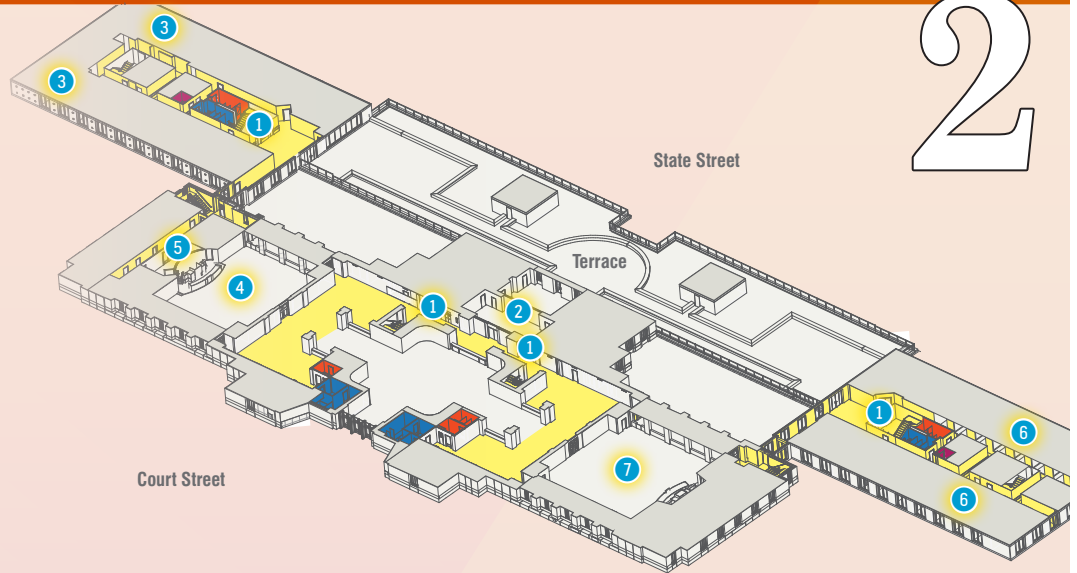

Your Oregon State Capitol

GROUND LEVEL

- 1 Hearing Room
- 2 Elevators
- 3 ATM
- 4 Restaurant
- 5 Press Room
- 6 Facility Services

FIRST FLOOR

- 1 Elevators
- 2 Legislative Revenue Office
- 3 Oregon State Treasurer
- 4 Legislative Administration
- 5 Legislative Counsel Office
- 6 Hearing Rooms
- 7 Galleria
- 8 Information Kiosk / Oregon Capitol Store
- 9 Legislative Fiscal Office
- 10 Commission on Indian Services
- 11 Secretary of State

CAPITOL HISTORY
GATEWAY

A project of the
Oregon State Capitol Foundation

900 Court St. NE | Salem, Oregon 97301
503-986-1388 | www.capitolhistorygateway.com

KEY:

- Public Space
- Women's Restroom
- Men's Restroom
- Unisex Restroom
- A ADA Restroom

SECOND FLOOR

- 1 Elevators
- 2 Governor's Ceremonial Office
- 3 Senate Legislator Offices
- 4 Senate Chamber
- 5 Senate History Rooms
- 6 House Legislator Offices
- 7 House Chamber

2

THIRD FLOOR

- 1 Elevators
- 2 Senate Viewing Gallery
- 3 House Viewing Gallery
- 4 House Legislator Offices
- 5 Senate Legislator Offices
- 6 Hearing Rooms

3

FOURTH FLOOR

- 1 Elevators
- 2 House Legislator Offices
- 3 Senate Legislator Offices
- 4 Committee Services

4

KEY:

- Public Space
- Women's Restroom
- Men's Restroom
- Unisex Restroom
- ADA Restroom