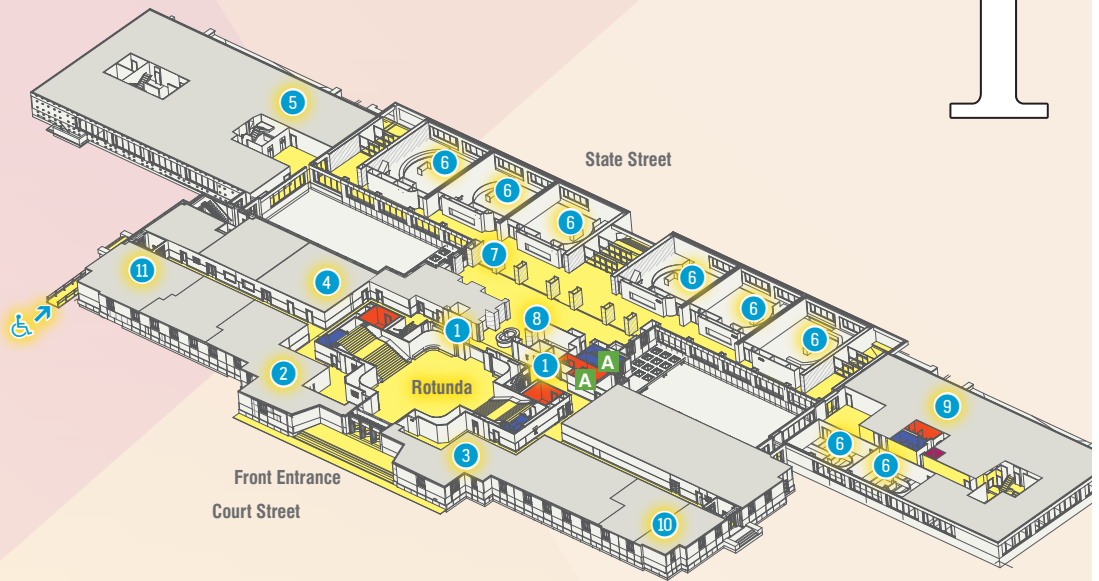

Your Oregon State Capitol

GROUND LEVEL

- 1 Hearing Room
- 2 Elevators
- 3 ATM
- 4 Restaurant
- 5 Press Room
- 6 Facility Services

FIRST FLOOR

- 1 Elevators
- 2 Legislative Revenue Office
- 3 Oregon State Treasurer
- 4 Legislative Administration
- 5 Legislative Counsel Office
- 6 Hearing Rooms
- 7 Galleria
- 8 Information Kiosk / Oregon Capitol Store
- 9 Legislative Fiscal Office
- 10 Commission on Indian Services
- 11 Secretary of State

CAPITOL HISTORY
GATEWAY

A project of the
Oregon State Capitol Foundation

900 Court St. NE | Salem, Oregon 97301
503-986-1388 | www.capitolhistorygateway.com

KEY:

- Public Space
- Women's Restroom
- Men's Restroom
- Unisex Restroom
- A ADA Restroom

SECOND FLOOR

- 1 Elevators
- 2 Governor's Ceremonial Office
- 3 Senate Legislator Offices
- 4 Senate Chamber
- 5 Senate History Rooms
- 6 House Legislator Offices
- 7 House Chamber

2

THIRD FLOOR

- 1 Elevators
- 2 Senate Viewing Gallery
- 3 House Viewing Gallery
- 4 House Legislator Offices
- 5 Senate Legislator Offices
- 6 Hearing Rooms

3

FOURTH FLOOR

- 1 Elevators
- 2 House Legislator Offices
- 3 Senate Legislator Offices
- 4 Committee Services

4

KEY:

- Public Space
- Women's Restroom
- Men's Restroom
- Unisex Restroom
- ADA Restroom