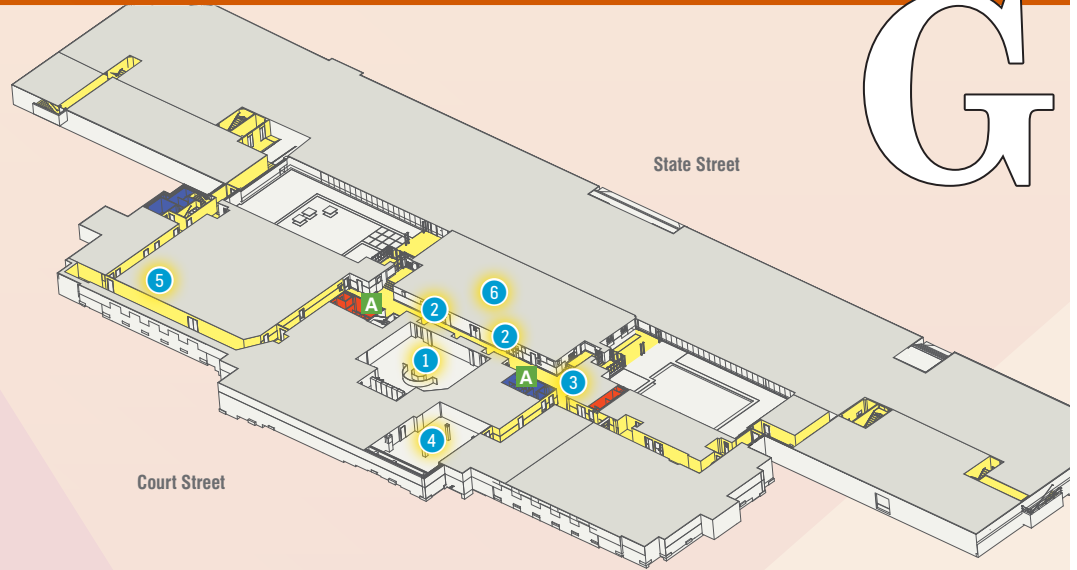

Your Oregon State Capitol

GROUND LEVEL

- 1 Hearing Room
- 2 Elevators
- 3 ATM
- 4 Restaurant
- 5 Press Room
- 6 Facility Services

FIRST FLOOR

- 1 Elevators
- 2 Legislative Revenue Office
- 3 Oregon State Treasurer
- 4 Legislative Administration
- 5 Legislative Counsel Office
- 6 Hearing Rooms
- 7 Galleria
- 8 Information Kiosk / Oregon Capitol Store
- 9 Legislative Fiscal Office
- 10 Commission on Indian Services
- 11 Secretary of State

CAPITOL HISTORY
GATEWAY

A project of the
Oregon State Capitol Foundation

900 Court St. NE | Salem, Oregon 97301
503-986-1388 | www.capitolhistorygateway.com

KEY:

- Public Space
- Women's Restroom
- Men's Restroom
- Unisex Restroom
- A ADA Restroom

SECOND FLOOR

- 1 Elevators
- 2 Governor's Ceremonial Office
- 3 Senate Legislator Offices
- 4 Senate Chamber
- 5 Senate History Rooms
- 6 House Legislator Offices
- 7 House Chamber

2

THIRD FLOOR

- 1 Elevators
- 2 Senate Viewing Gallery
- 3 House Viewing Gallery
- 4 House Legislator Offices
- 5 Senate Legislator Offices
- 6 Hearing Rooms

3

FOURTH FLOOR

- 1 Elevators
- 2 House Legislator Offices
- 3 Senate Legislator Offices
- 4 Committee Services

4

KEY:

- Public Space
- Women's Restroom
- Men's Restroom
- Unisex Restroom
- ADA Restroom