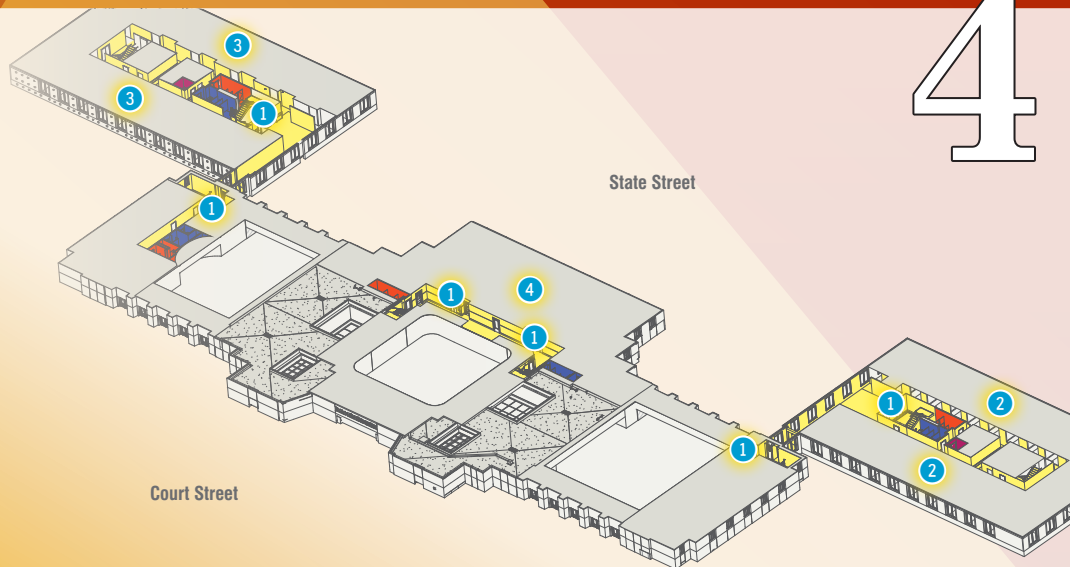

Your Oregon State Capitol

GROUND LEVEL

- 1 Hearing Room
- 2 Elevators
- 3 ATM
- 4 Restaurant
- 5 Press Room
- 6 Facility Services

FIRST FLOOR

- 1 Elevators
- 2 Legislative Revenue Office
- 3 Oregon State Treasurer
- 4 Legislative Administration
- 5 Legislative Counsel Office
- 6 Hearing Rooms
- 7 Galleria
- 8 Information Kiosk / Oregon Capitol Store
- 9 Legislative Fiscal Office
- 10 Commission on Indian Services
- 11 Secretary of State

SECOND FLOOR

- 1 Elevators
- 2 Governor's Ceremonial Office
- 3 Senate Legislator Offices
- 4 Senate Chamber
- 5 Senate History Rooms
- 6 House Legislator Offices
- 7 House Chamber

2

THIRD FLOOR

- 1 Elevators
- 2 Senate Viewing Gallery
- 3 House Viewing Gallery
- 4 House Legislator Offices
- 5 Senate Legislator Offices
- 6 Hearing Rooms

3

FOURTH FLOOR

- 1 Elevators
- 2 House Legislator Offices
- 3 Senate Legislator Offices
- 4 Committee Services

4

KEY:

- Public Space
- Women's Restroom
- Men's Restroom
- Unisex Restroom
- ADA Restroom