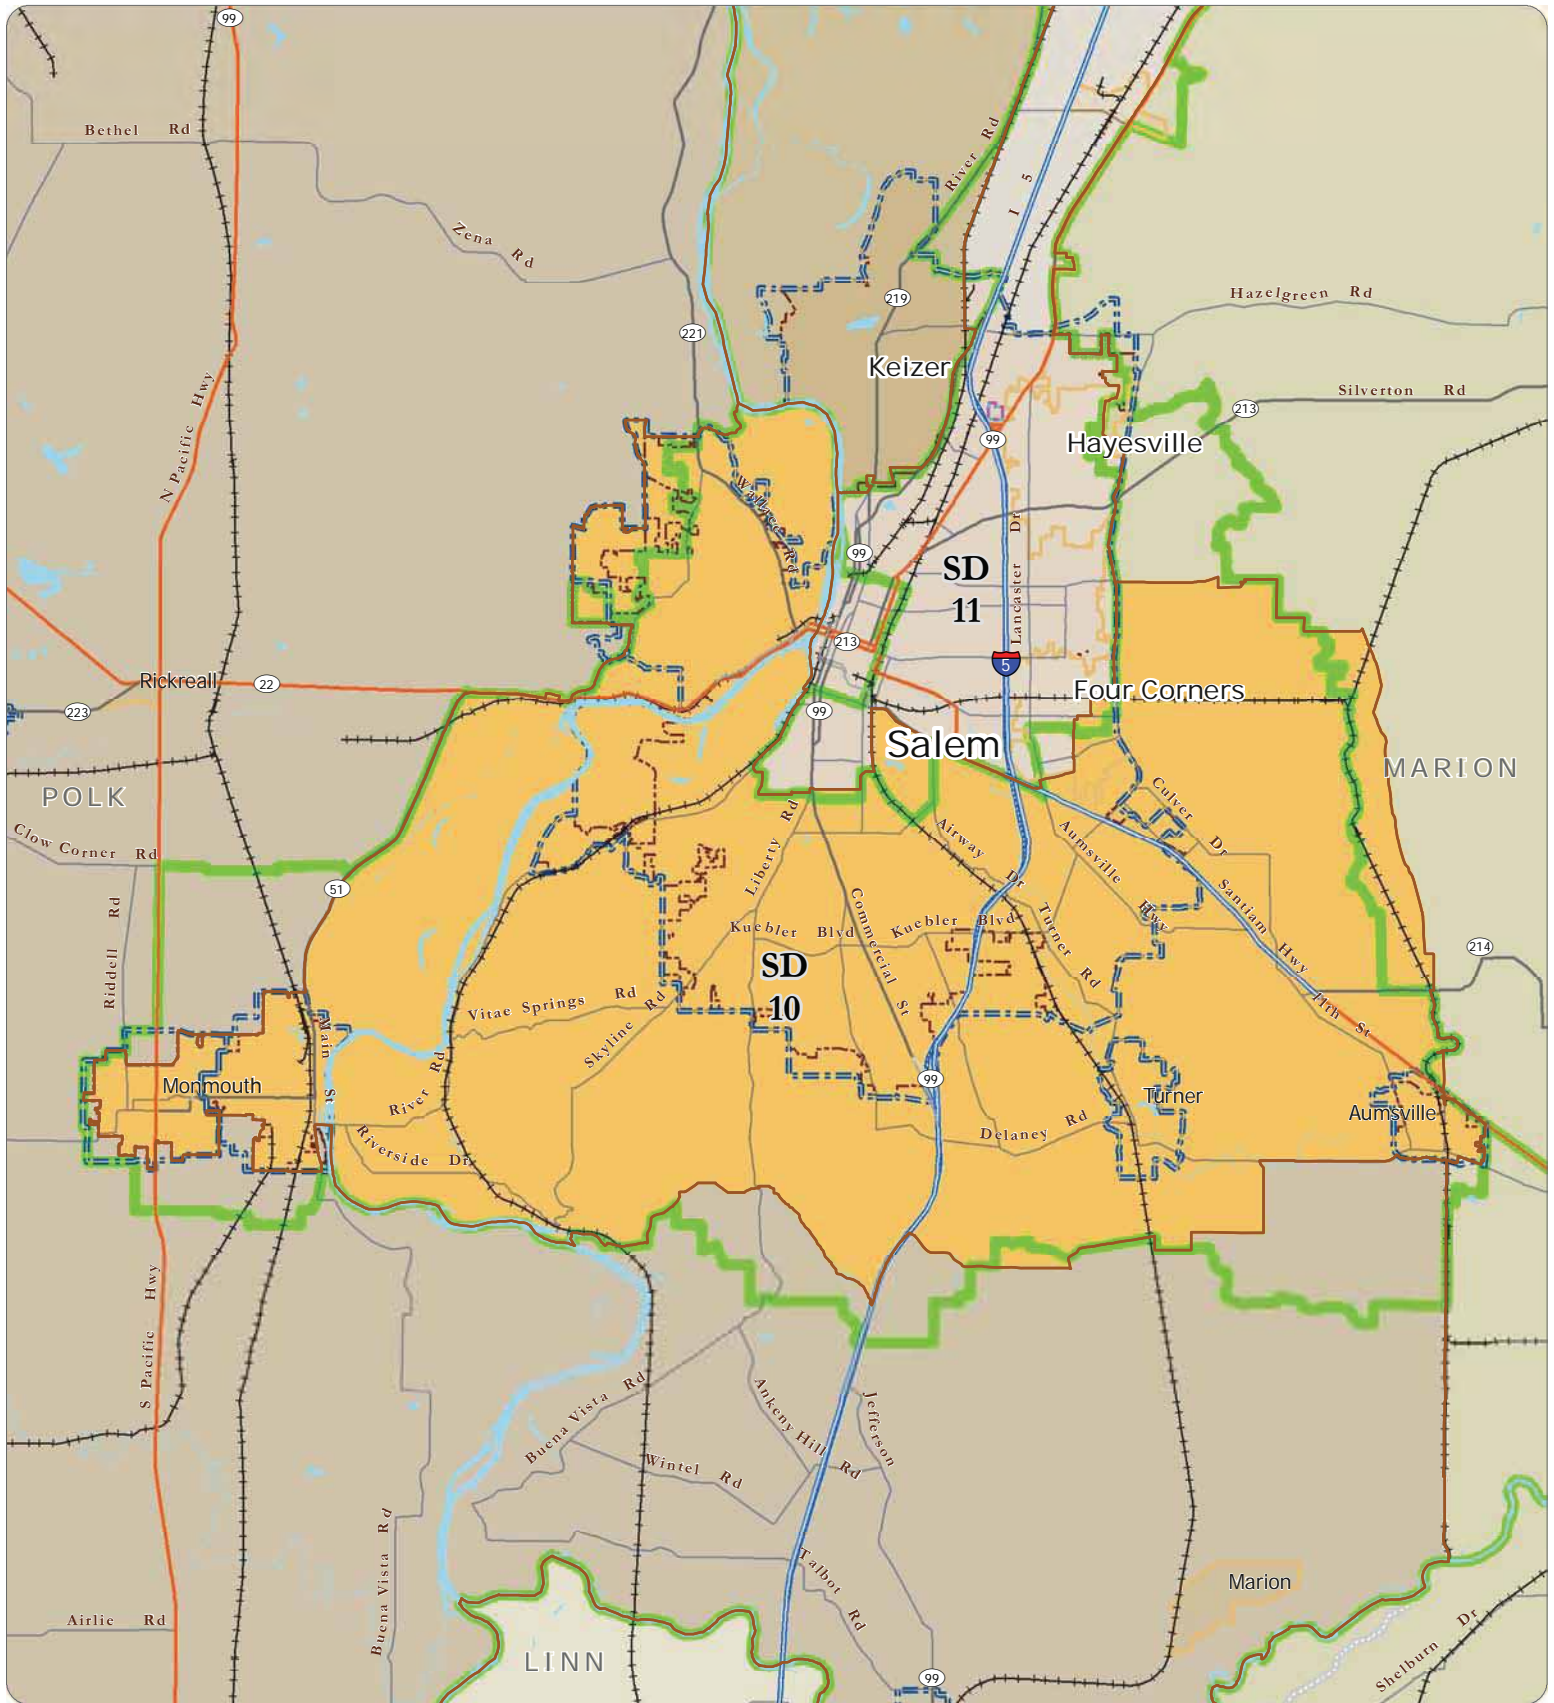

**SB 989
Senate District 5**

Legend

- Incorporated City
- Urban/Developed
- UGB
- Tribes
- Senate 2001-11
- County Boundary
- Featured District
- New Senate Lines

**SB 989
Senate District 6**

Legend

-  Incorporated City
-  Urban/Developed
-  UGB
-  Tribes
-  Senate 2001-11
-  County Boundary
-  Featured District
-  New Senate Lines

**SB 989
Senate District 7**

Legend

-  Incorporated City
-  Urban/Developed
-  UGB
-  Tribes
-  Senate 2001-11
-  County Boundary
-  Featured District
-  New Senate Lines

**SB 989
Senate District 8**

Legend

-  Incorporated City
-  Urban/Developed
-  UGB
-  Tribes
-  Senate 2001-11
-  County Boundary
-  Featured District
-  New Senate Lines

**SB 989
Senate District 9**

Legend

- Incorporated City
- Senate 2001-11
- Urban/Developed
- County Boundary
- UGB
- Featured District
- Tribes
- New Senate Lines

**SB 989
Senate District 10**

Legend

- Incorporated City
- Senate 2001-11
- Urban/Developed
- County Boundary
- UGB
- Featured District
- Tribes
- New Senate Lines

**SB 989
Senate District**

Legend

-  Incorporated City
-  Urban/Developed
-  UGB
-  Tribes
-  Senate 2001-11
-  County Boundary
-  Featured District
-  New Senate Lines