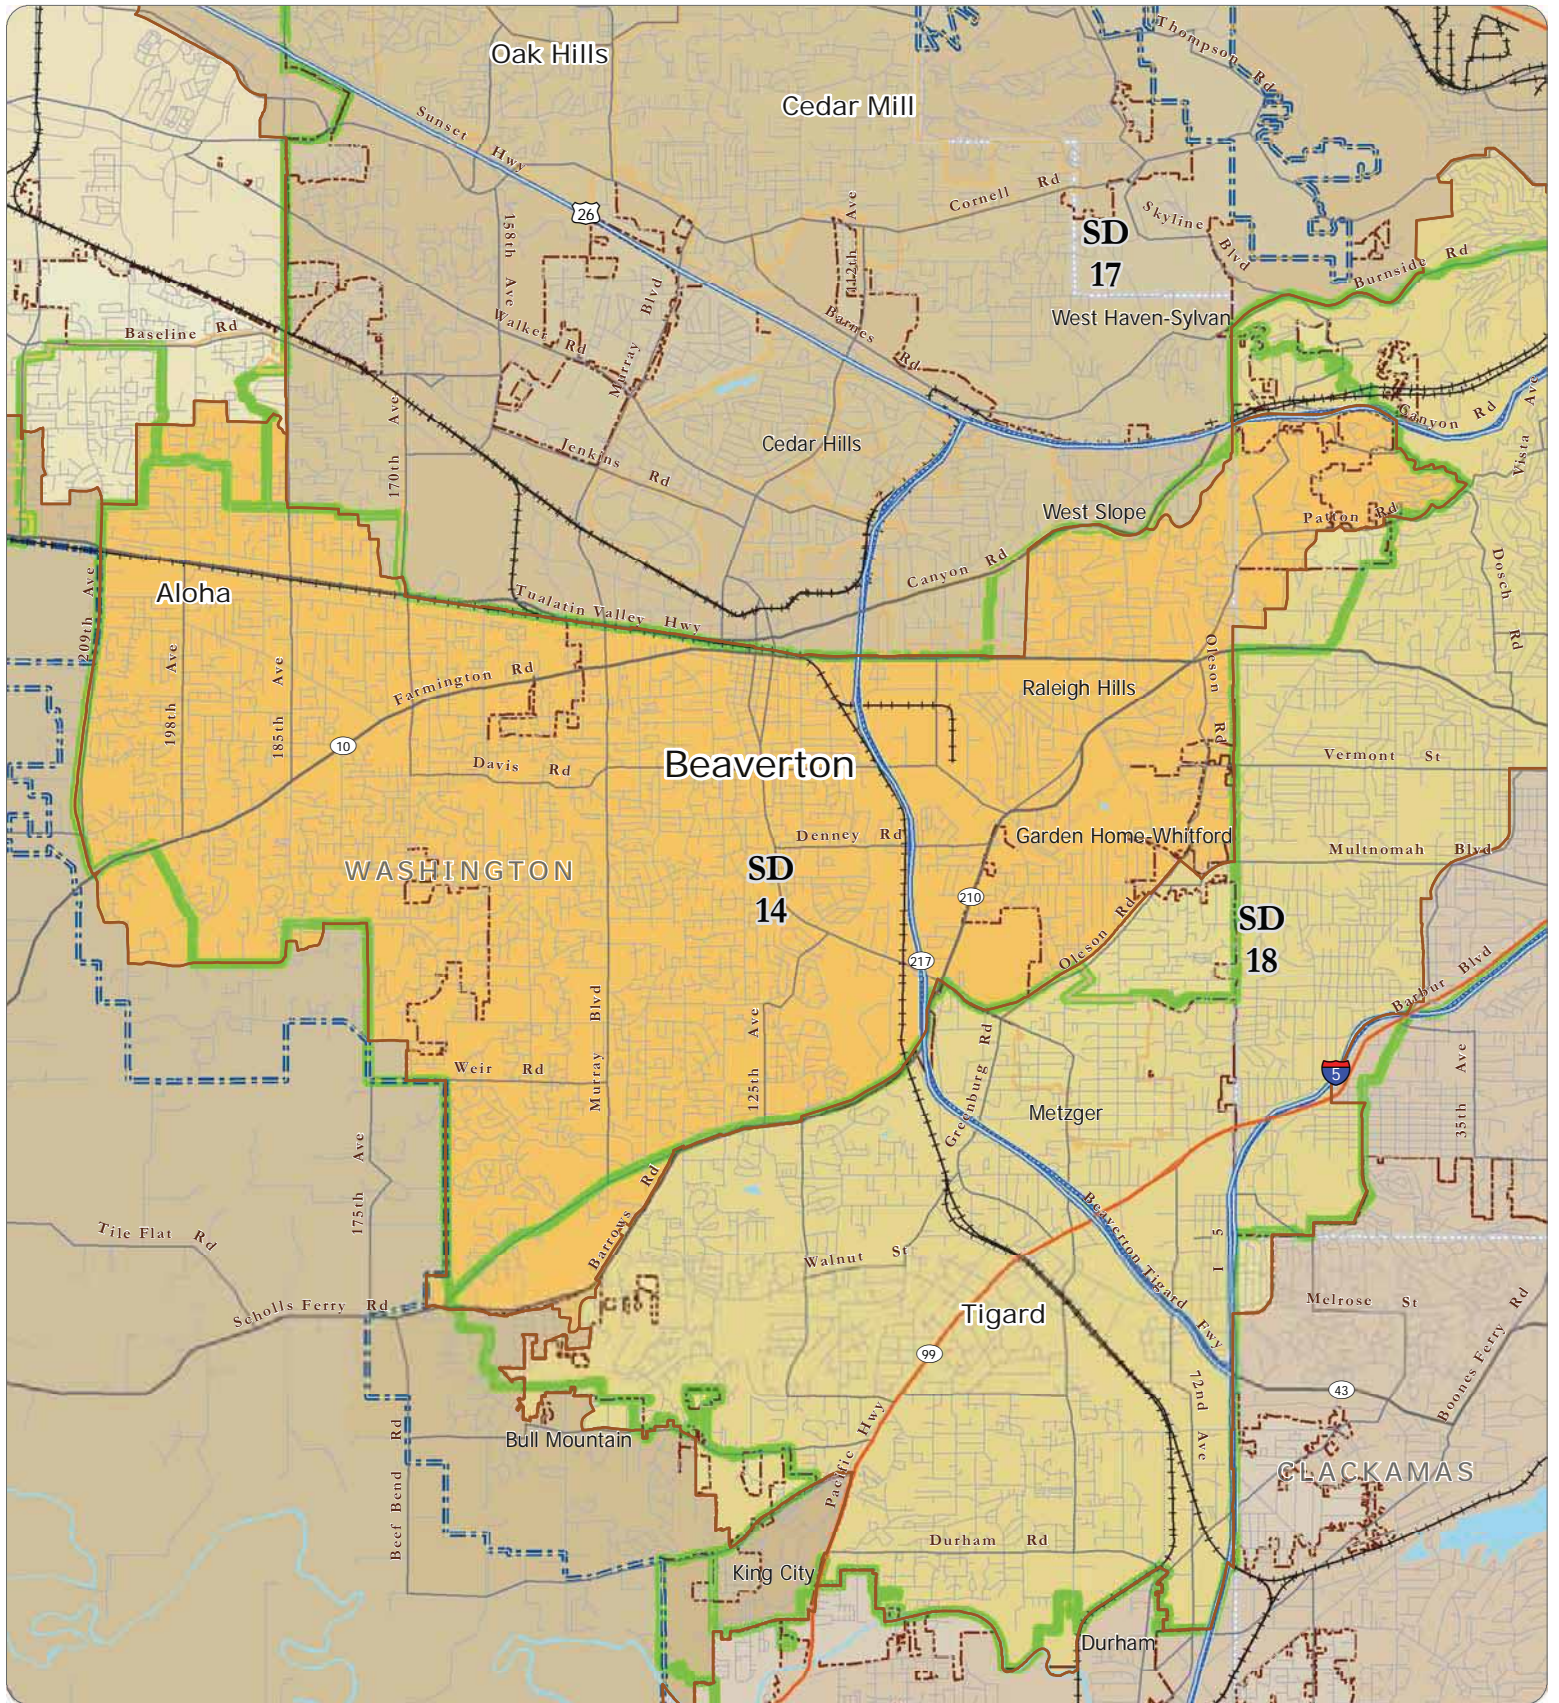

**SB 989
Senate District 10**

Legend

- Incorporated City
- Senate 2001-11
- Urban/Developed
- County Boundary
- UGB
- Featured District
- Tribes
- New Senate Lines

**SB 989
Senate District**

Legend

-  Incorporated City
-  Urban/Developed
-  UGB
-  Tribes
-  Senate 2001-11
-  County Boundary
-  Featured District
-  New Senate Lines

**SB 989
Senate District 12**

Legend

-  Incorporated City
-  Urban/Developed
-  UGB
-  Tribes
-  Senate 2001-11
-  County Boundary
-  Featured District
-  New Senate Lines

**SB 989
Senate District 13**

Legend

-  Incorporated City
-  Senate 2001-11
-  Urban/Developed
-  County Boundary
-  UGB
-  Featured District
-  Tribes
-  New Senate Lines

SB 989
Senate District 14

Legend

- Incorporated City
- Senate 2001-11
- Urban/Developed
- County Boundary
- UGB
- Featured District
- Tribes
- New Senate Lines

**SB 989
Senate District 15**

Legend

- Incorporated City
- Senate 2001-11
- Urban/Developed
- County Boundary
- UGB
- Featured District
- Tribes
- New Senate Lines

**SB 989
Senate District 16**

Legend

- Incorporated City
- Senate 2001-11
- Urban/Developed
- County Boundary
- UGB
- Featured District
- Tribes
- New Senate Lines