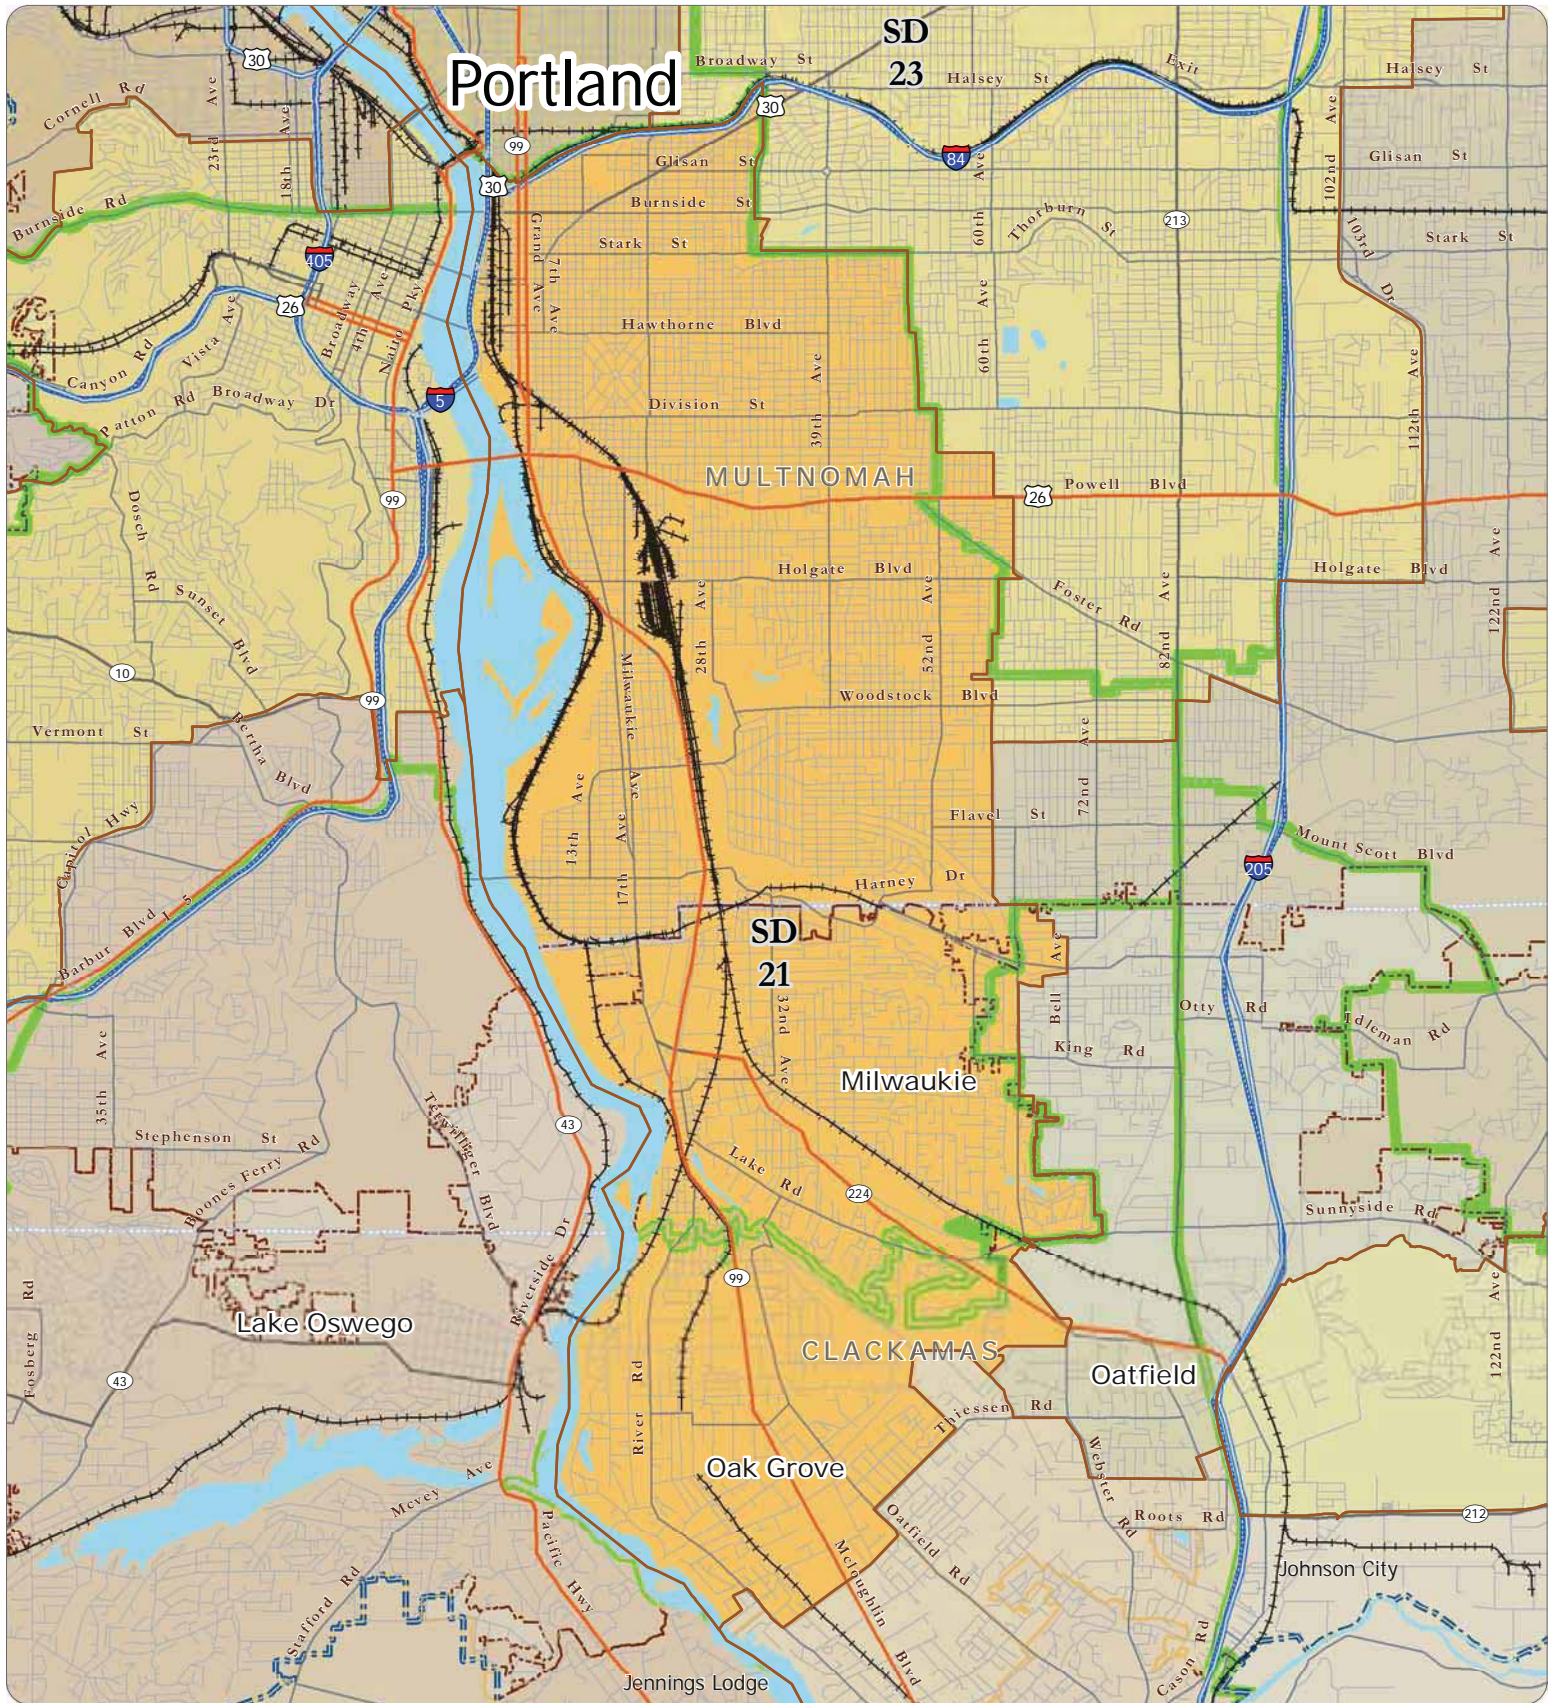

**SB 989
Senate District 17**

Legend

- Incorporated City
- Urban/Developed
- UGB
- Tribes
- Senate 2001-11
- County Boundary
- Featured District
- New Senate Lines

**SB 989
Senate District 18**

Legend

-  Incorporated City
-  Urban/Developed
-  UGB
-  Tribes
-  Senate 2001-11
-  County Boundary
-  Featured District
-  New Senate Lines

**SB 989
Senate District 19**

Legend

- Incorporated City
- Urban/Developed
- UGB
- Tribes
- Senate 2001-11
- County Boundary
- Featured District
- New Senate Lines

**SB 989
Senate District 20**

Legend

-  Incorporated City
-  Urban/Developed
-  UGB
-  Tribes
-  Senate 2011-11
-  County Boundary
-  Featured District
-  New Senate Lines

**SB 989
Senate District 21**

Legend

-  Incorporated City
-  Urban/Developed
-  UGB
-  Tribes
-  Senate 2001-11
-  County Boundary
-  Featured District
-  New Senate Lines

**SB 989
Senate District 22**

Legend