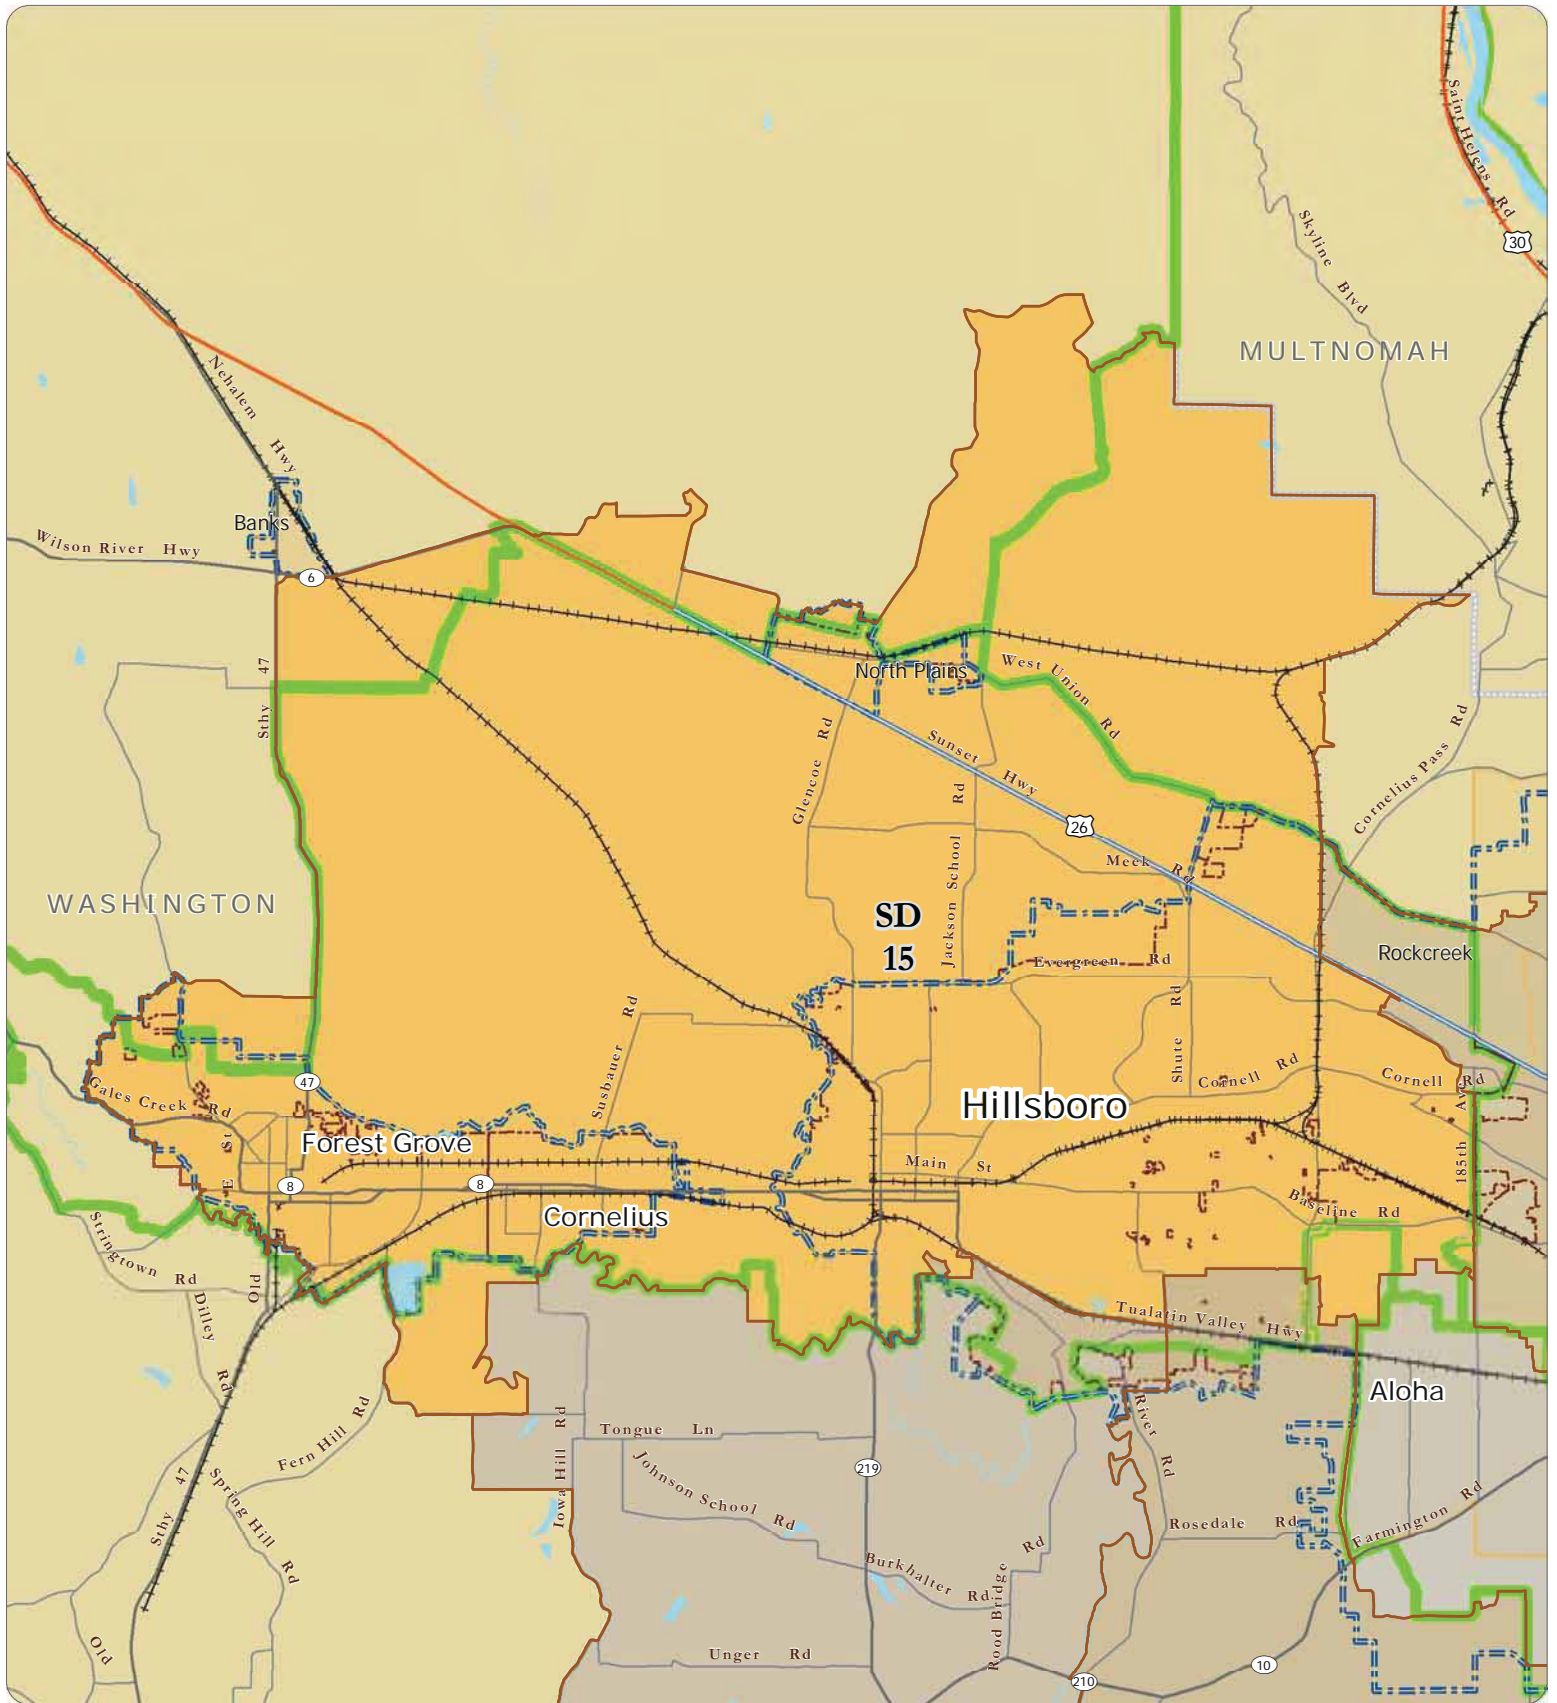

**SB 989
Senate District 10**

Legend

- Incorporated City
- Senate 2001-11
- Urban/Developed
- County Boundary
- UGB
- Featured District
- Tribes
- New Senate Lines

**SB 989
Senate District**

Legend

-  Incorporated City
-  Urban/Developed
-  UGB
-  Tribes
-  Senate 2001-11
-  County Boundary
-  Featured District
-  New Senate Lines

**SB 989
Senate District 12**

Legend

-  Incorporated City
-  Urban/Developed
-  UGB
-  Tribes
-  Senate 2001-11
-  County Boundary
-  Featured District
-  New Senate Lines

**SB 989
Senate District 13**

Legend

-  Incorporated City
-  Senate 2001-11
-  Urban/Developed
-  County Boundary
-  UGB
-  Featured District
-  Tribes
-  New Senate Lines

SB 989
Senate District 14

Legend

- Incorporated City
- Senate 2001-11
- Urban/Developed
- County Boundary
- UGB
- Featured District
- Tribes
- New Senate Lines

**SB 989
Senate District 15**

Legend

- Incorporated City
- Senate 2001-11
- Urban/Developed
- County Boundary
- UGB
- Featured District
- Tribes
- New Senate Lines

**SB 989
Senate District 16**

Legend

- Incorporated City
- Senate 2001-11
- Urban/Developed
- County Boundary
- UGB
- Featured District
- Tribes
- New Senate Lines