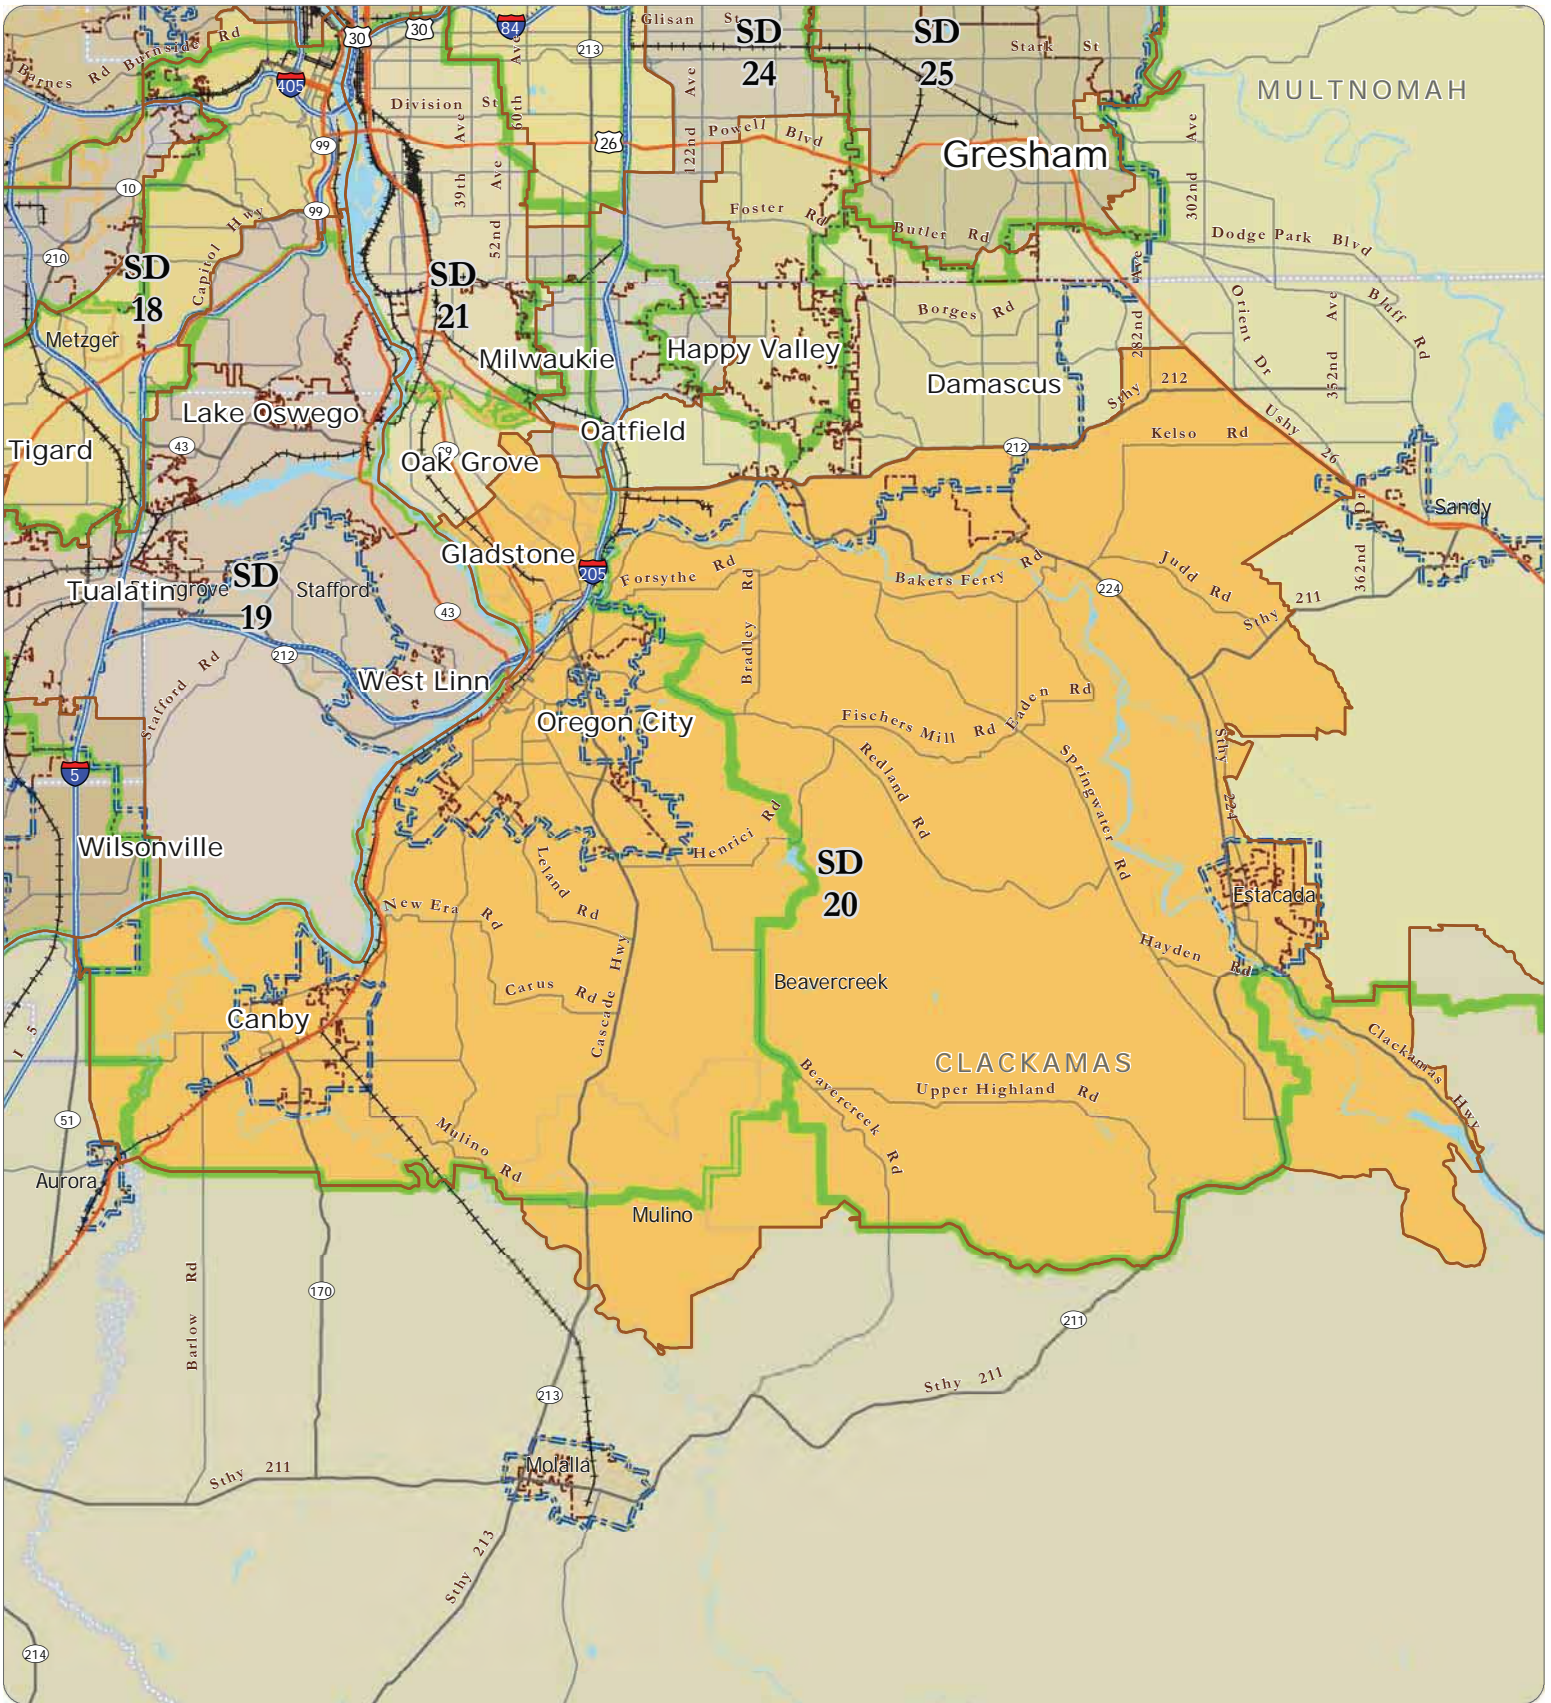

**SB 989
Senate District 15**

Legend

- Incorporated City
- Senate 2001-11
- Urban/Developed
- County Boundary
- UGB
- Featured District
- Tribes
- New Senate Lines

**SB 989
Senate District 16**

Legend

- Incorporated City
- Senate 2001-11
- Urban/Developed
- County Boundary
- UGB
- Featured District
- Tribes
- New Senate Lines

**SB 989
Senate District 17**

Legend

- Incorporated City
- Urban/Developed
- UGB
- Tribes
- Senate 2001-11
- County Boundary
- Featured District
- New Senate Lines

**SB 989
Senate District 18**

Legend

-  Incorporated City
-  Urban/Developed
-  UGB
-  Tribes
-  Senate 2001-11
-  County Boundary
-  Featured District
-  New Senate Lines

**SB 989
Senate District 19**

Legend

- Incorporated City
- Urban/Developed
- UGB
- Tribes
- Senate 2001-11
- County Boundary
- Featured District
- New Senate Lines

**SB 989
Senate District 20**

Legend

-  Incorporated City
-  Urban/Developed
-  UGB
-  Tribes
-  Senate 2011-11
-  County Boundary
-  Featured District
-  New Senate Lines

**SB 989
Senate District 21**

Legend

-  Incorporated City
-  Urban/Developed
-  UGB
-  Tribes
-  Senate 2001-11
-  County Boundary
-  Featured District
-  New Senate Lines

**SB 989
Senate District 22**

Legend