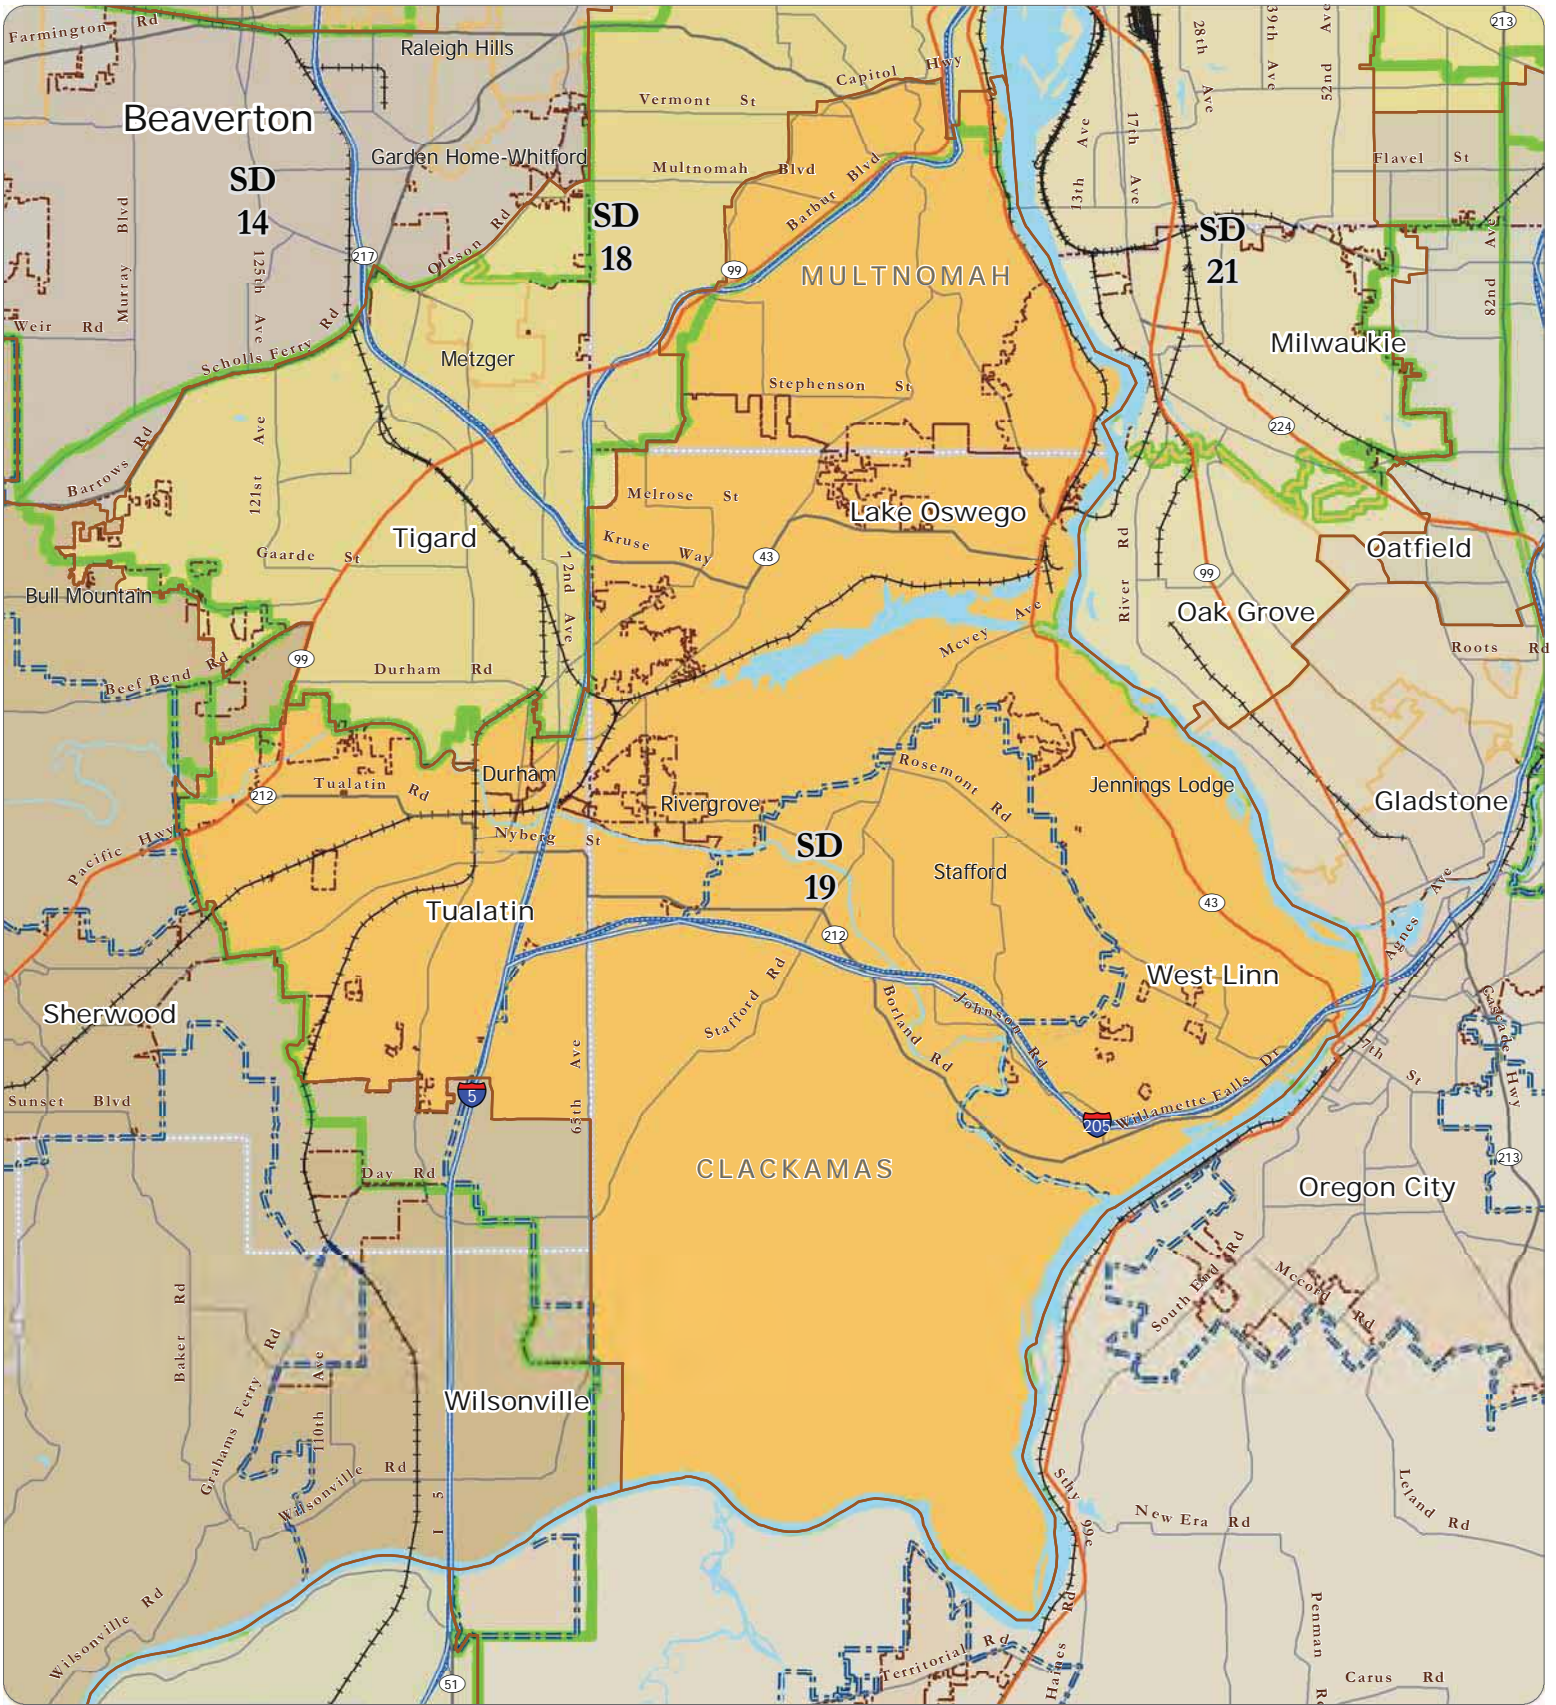

**SB 989
Senate District 15**

Legend

- Incorporated City
- Senate 2001-11
- Urban/Developed
- County Boundary
- UGB
- Featured District
- Tribes
- New Senate Lines

**SB 989
Senate District 16**

Legend

- Incorporated City
- Senate 2001-11
- Urban/Developed
- County Boundary
- UGB
- Featured District
- Tribes
- New Senate Lines

**SB 989
Senate District 17**

Legend

- Incorporated City
- Urban/Developed
- UGB
- Tribes
- Senate 2001-11
- County Boundary
- Featured District
- New Senate Lines

**SB 989
Senate District 18**

Legend

-  Incorporated City
-  Urban/Developed
-  UGB
-  Tribes
-  Senate 2001-11
-  County Boundary
-  Featured District
-  New Senate Lines

**SB 989
Senate District 19**

Legend

- Incorporated City
- Urban/Developed
- UGB
- Tribes
- Senate 2001-11
- County Boundary
- Featured District
- New Senate Lines

**SB 989
Senate District 20**

Legend

-  Incorporated City
-  Urban/Developed
-  UGB
-  Tribes
-  Senate 2011-11
-  County Boundary
-  Featured District
-  New Senate Lines

**SB 989
Senate District 21**

Legend

-  Incorporated City
-  Urban/Developed
-  UGB
-  Tribes
-  Senate 2001-11
-  County Boundary
-  Featured District
-  New Senate Lines

**SB 989
Senate District 22**

Legend