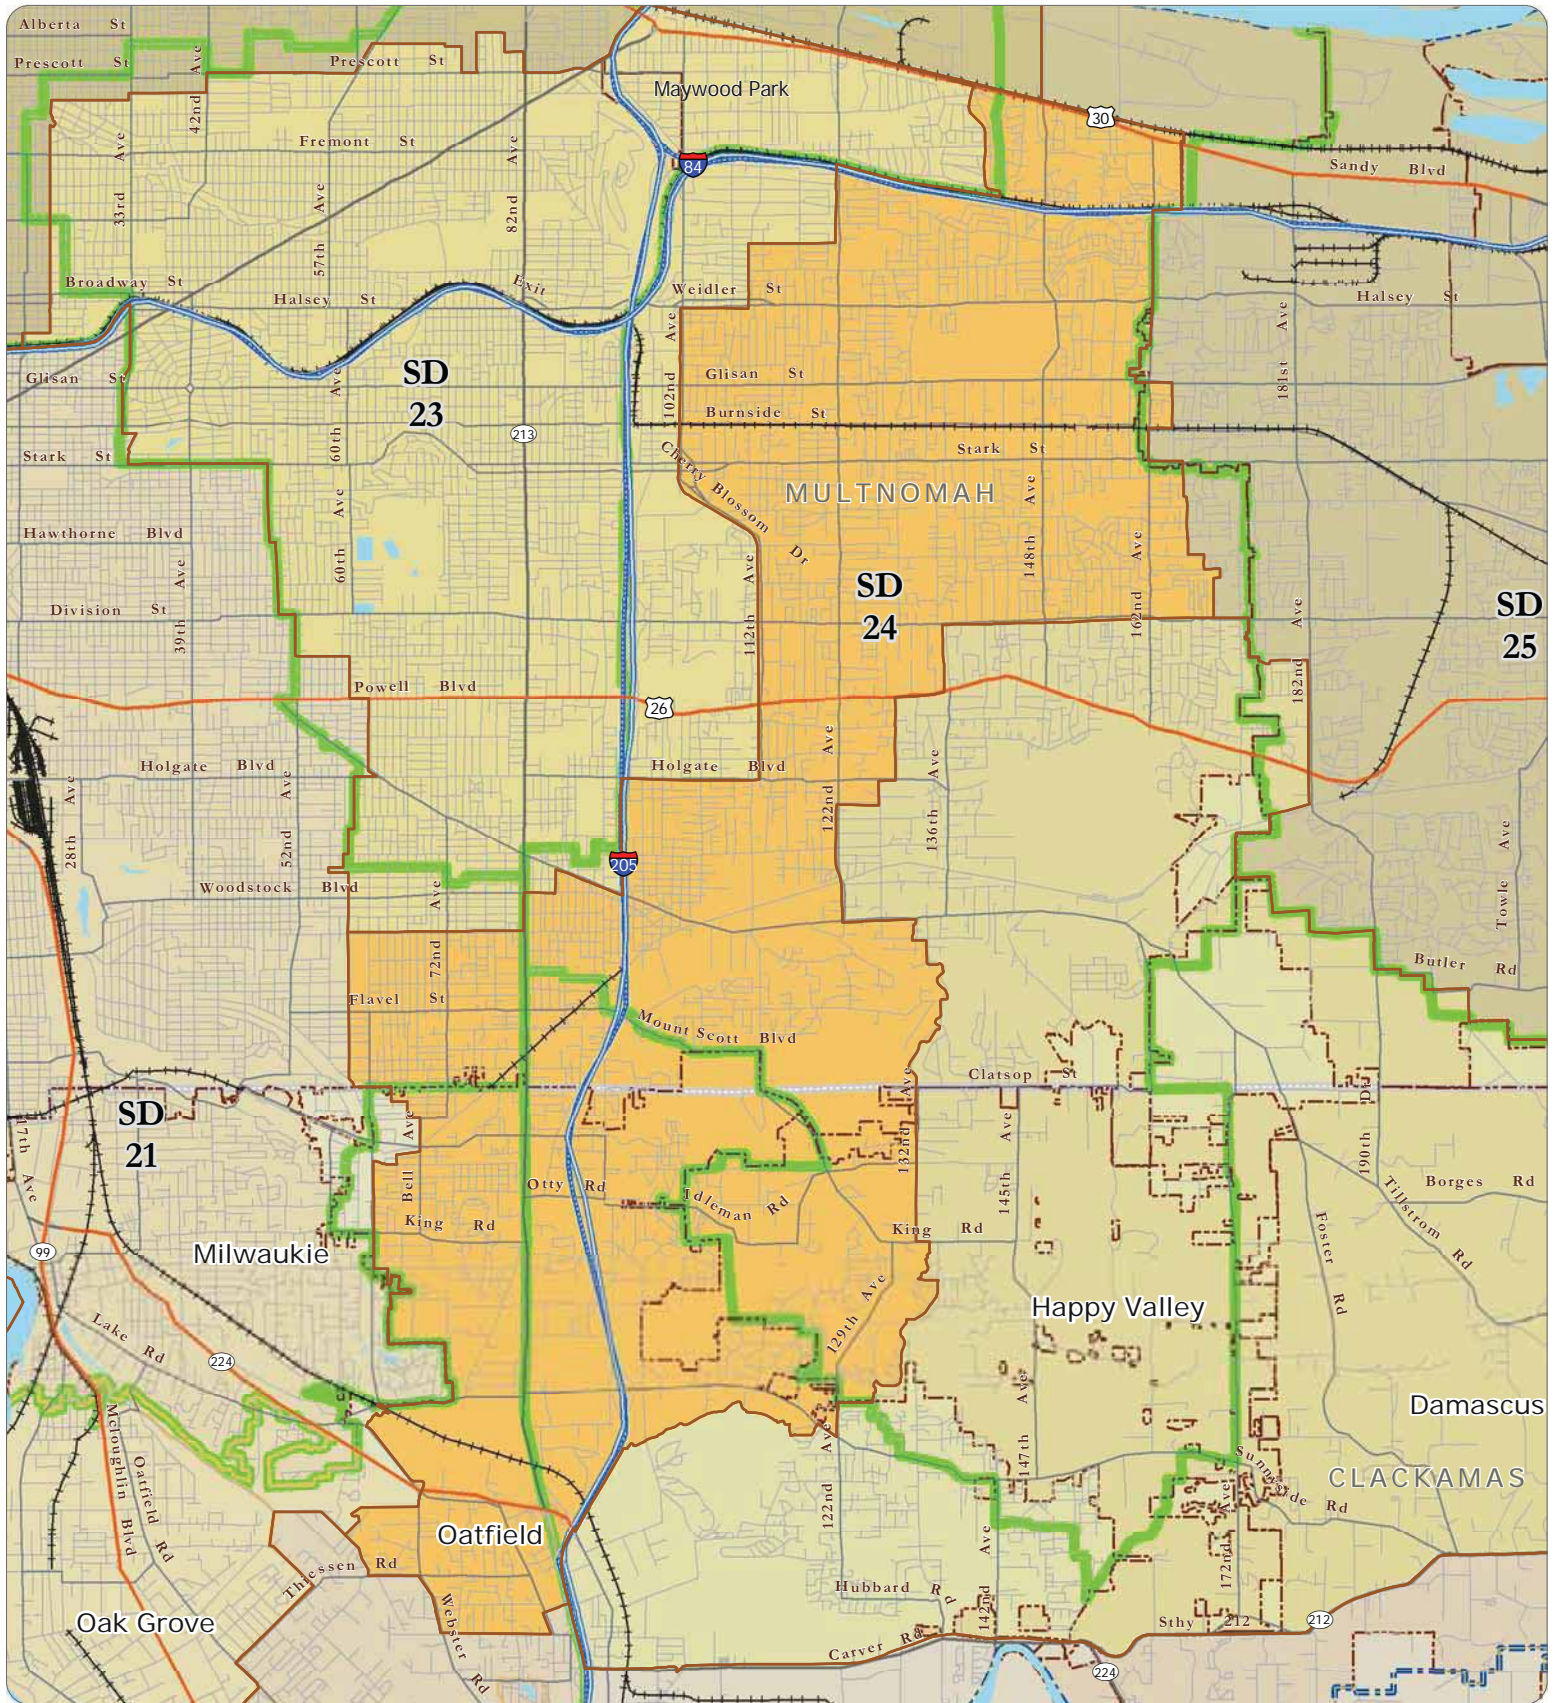

**SB 989
Senate District 19**

Legend

- Incorporated City
- Urban/Developed
- UGB
- Tribes
- Senate 2001-11
- County Boundary
- Featured District
- New Senate Lines

**SB 989
Senate District 20**

Legend

-  Incorporated City
-  Urban/Developed
-  UGB
-  Tribes
-  Senate 2011-11
-  County Boundary
-  Featured District
-  New Senate Lines

**SB 989
Senate District 21**

Legend

-  Incorporated City
-  Urban/Developed
-  UGB
-  Tribes
-  Senate 2001-11
-  County Boundary
-  Featured District
-  New Senate Lines

**SB 989
Senate District 22**

Legend

-  Incorporated City
-  Urban/Developed
-  UGB
-  Tribes
-  Senate 2001-11
-  County Boundary
-  Featured District
-  New Senate Lines

**SB 989
Senate District 23**

Legend

-  Incorporated City
-  Urban/Developed
-  UGB
-  Tribes
-  Senate 2001-11
-  County Boundary
-  Featured District
-  New Senate Lines