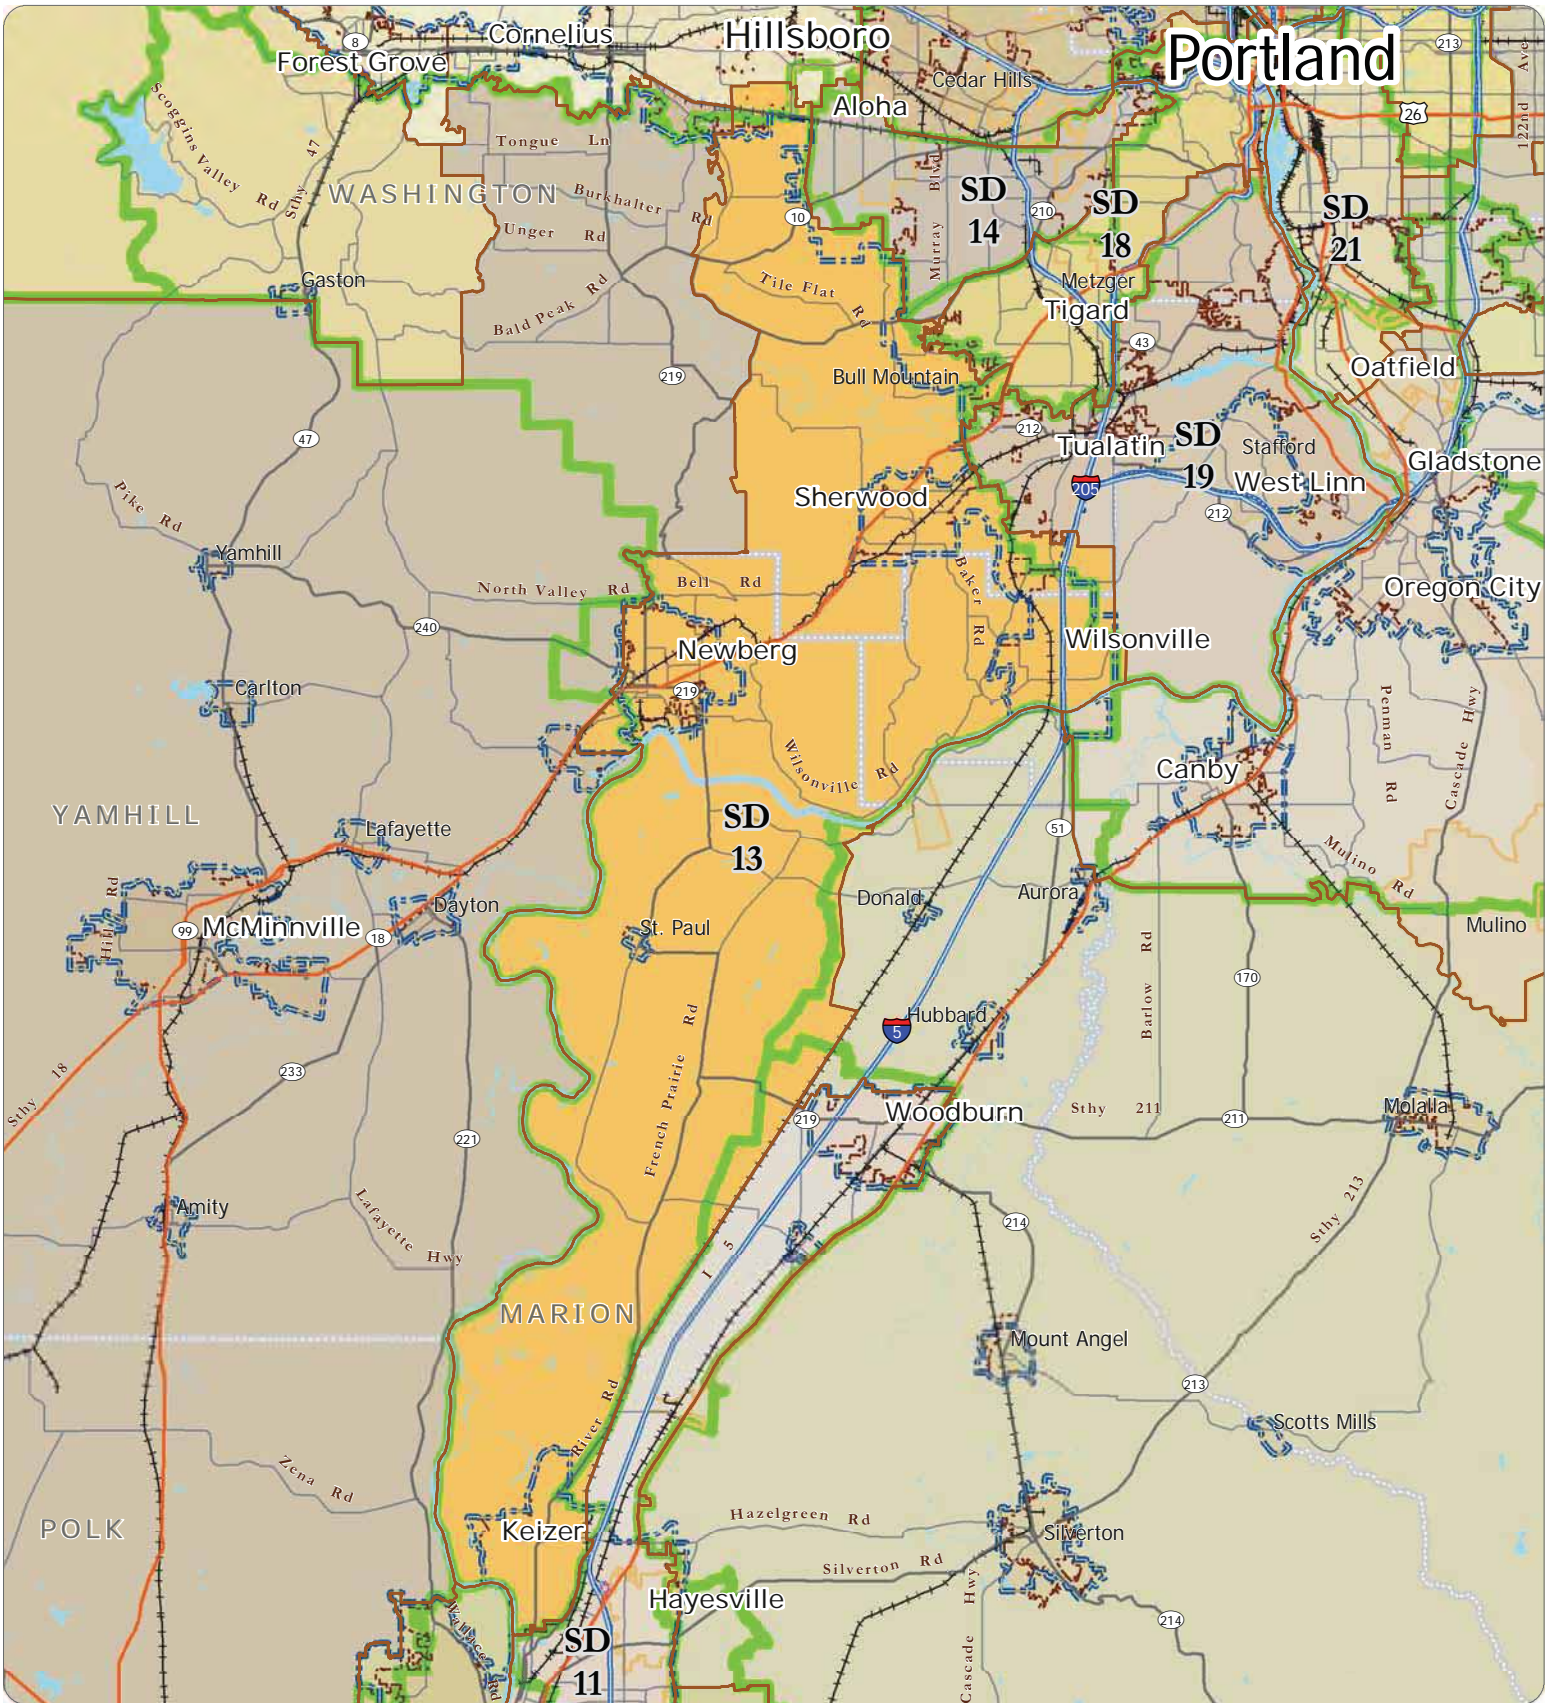

-  Incorporated City
-  Urban/Developed
-  UGB
-  Tribes
-  Senate 2001-11
-  County Boundary
-  Featured District
-  New Senate Lines

**SB 989
Senate District 9**

Legend

- Incorporated City
- Senate 2001-11
- Urban/Developed
- County Boundary
- UGB
- Featured District
- Tribes
- New Senate Lines

**SB 989
Senate District 10**

Legend

- Incorporated City
- Senate 2001-11
- Urban/Developed
- County Boundary
- UGB
- Featured District
- Tribes
- New Senate Lines

**SB 989
Senate District**

Legend

-  Incorporated City
-  Urban/Developed
-  UGB
-  Tribes
-  Senate 2001-11
-  County Boundary
-  Featured District
-  New Senate Lines

**SB 989
Senate District 12**

Legend

-  Incorporated City
-  Urban/Developed
-  UGB
-  Tribes
-  Senate 2001-11
-  County Boundary
-  Featured District
-  New Senate Lines

**SB 989
Senate District 13**

Legend

-  Incorporated City
-  Senate 2001-11
-  Urban/Developed
-  County Boundary
-  UGB
-  Featured District
-  Tribes
-  New Senate Lines

SB 989
Senate District 14

Legend

- Incorporated City
- Senate 2001-11
- Urban/Developed
- County Boundary
- UGB
- Featured District
- Tribes
- New Senate Lines