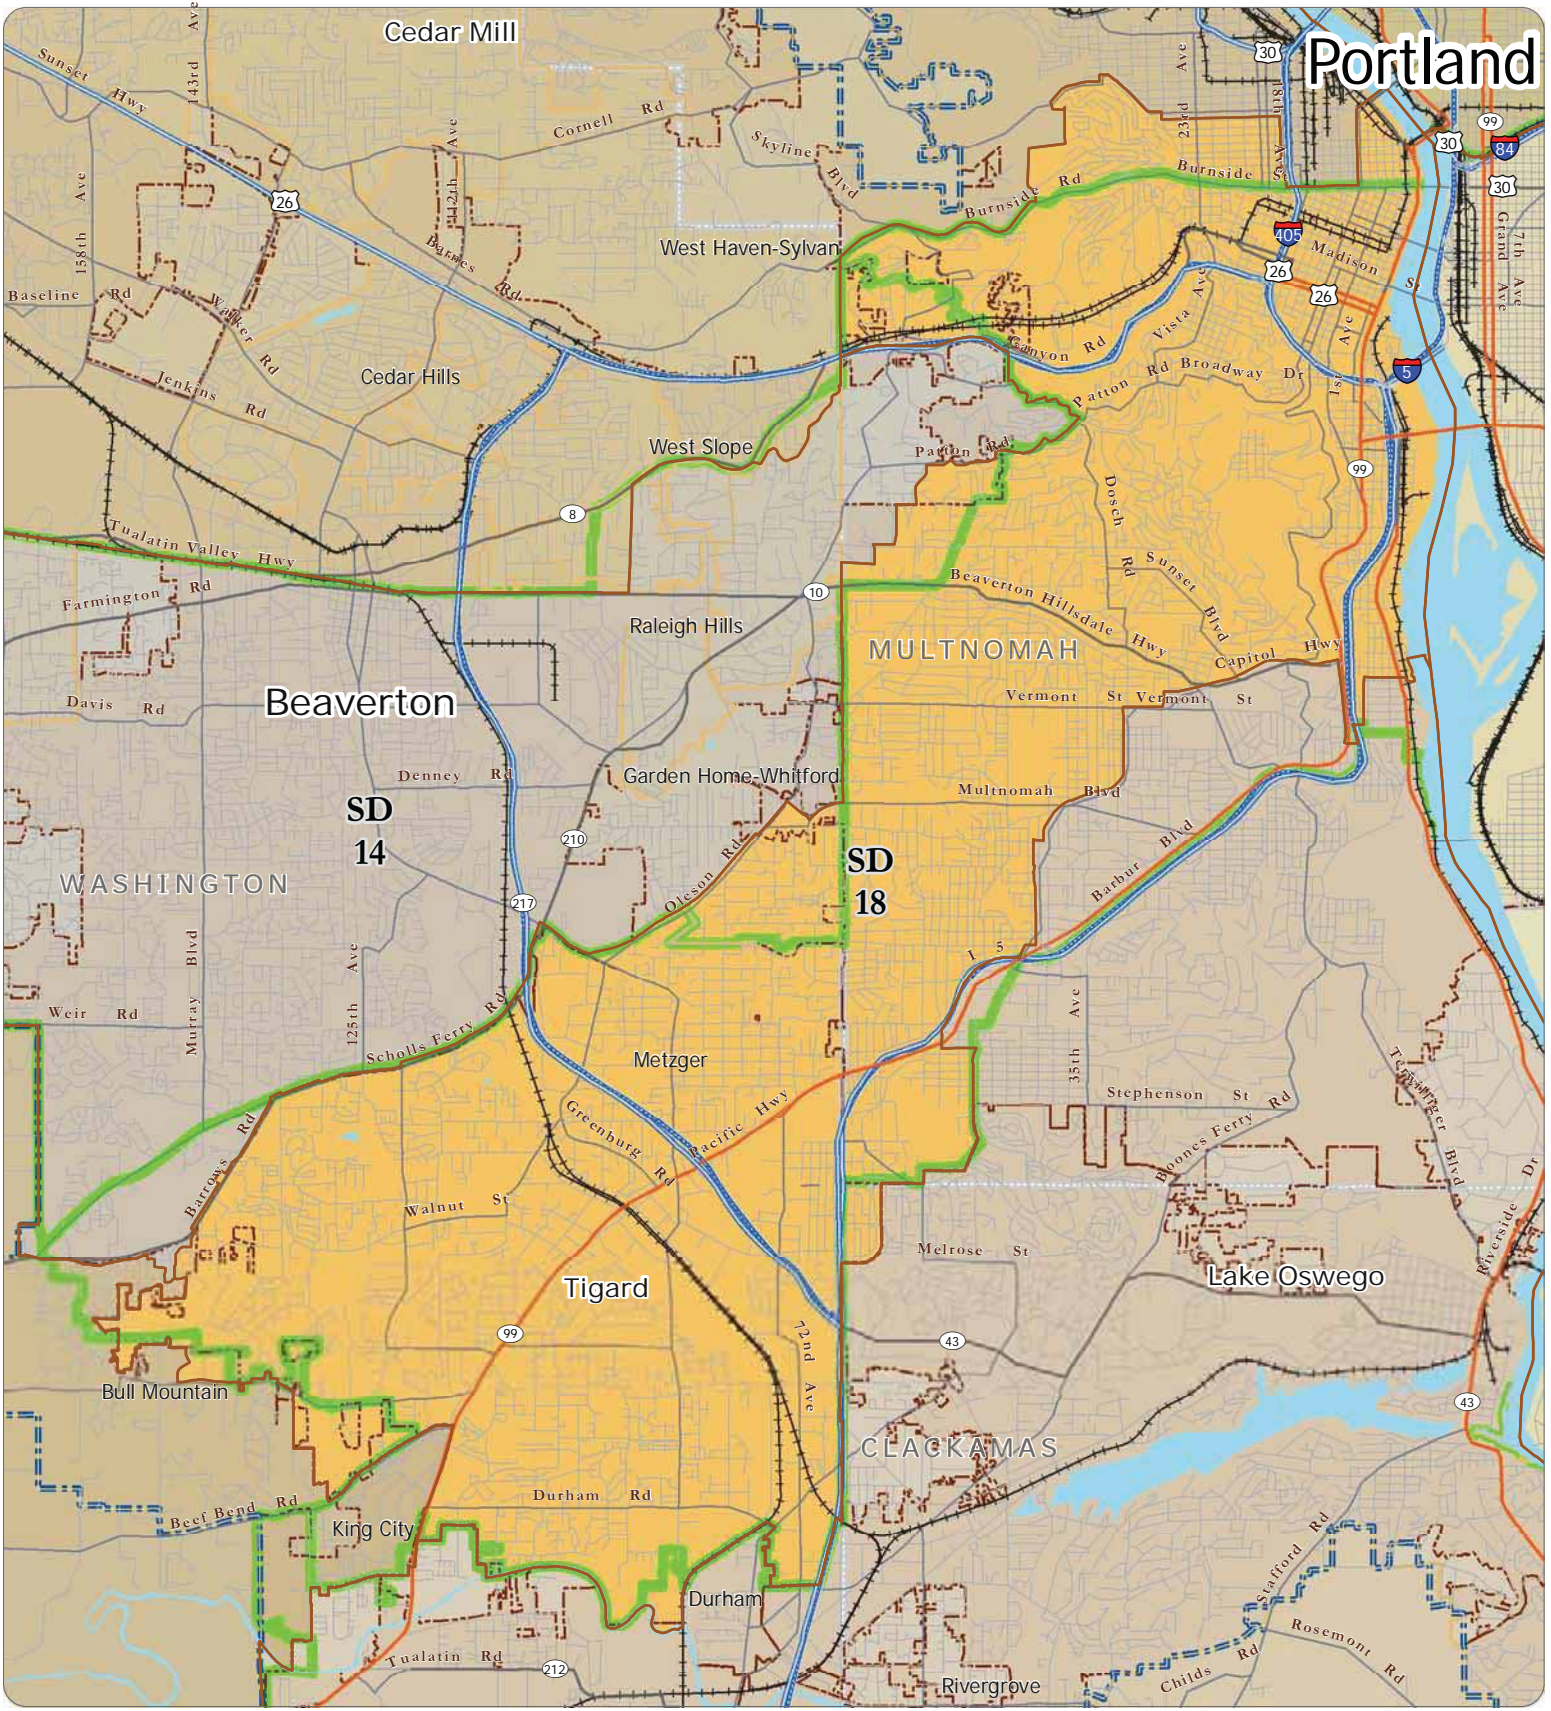

-  Incorporated City
-  Senate 2001-11
-  Urban/Developed
-  County Boundary
-  UGB
-  Featured District
-  Tribes
-  New Senate Lines

SB 989
Senate District 14

Legend

- Incorporated City
- Senate 2001-11
- Urban/Developed
- County Boundary
- UGB
- Featured District
- Tribes
- New Senate Lines

**SB 989
Senate District 15**

Legend

- Incorporated City
- Senate 2001-11
- Urban/Developed
- County Boundary
- UGB
- Featured District
- Tribes
- New Senate Lines

**SB 989
Senate District 16**

Legend

- Incorporated City
- Senate 2001-11
- Urban/Developed
- County Boundary
- UGB
- Featured District
- Tribes
- New Senate Lines

**SB 989
Senate District 17**

Legend

- Incorporated City
- Urban/Developed
- UGB
- Tribes
- Senate 2001-11
- County Boundary
- Featured District
- New Senate Lines

**SB 989
Senate District 18**

Legend

-  Incorporated City
-  Urban/Developed
-  UGB
-  Tribes
-  Senate 2001-11
-  County Boundary
-  Featured District
-  New Senate Lines