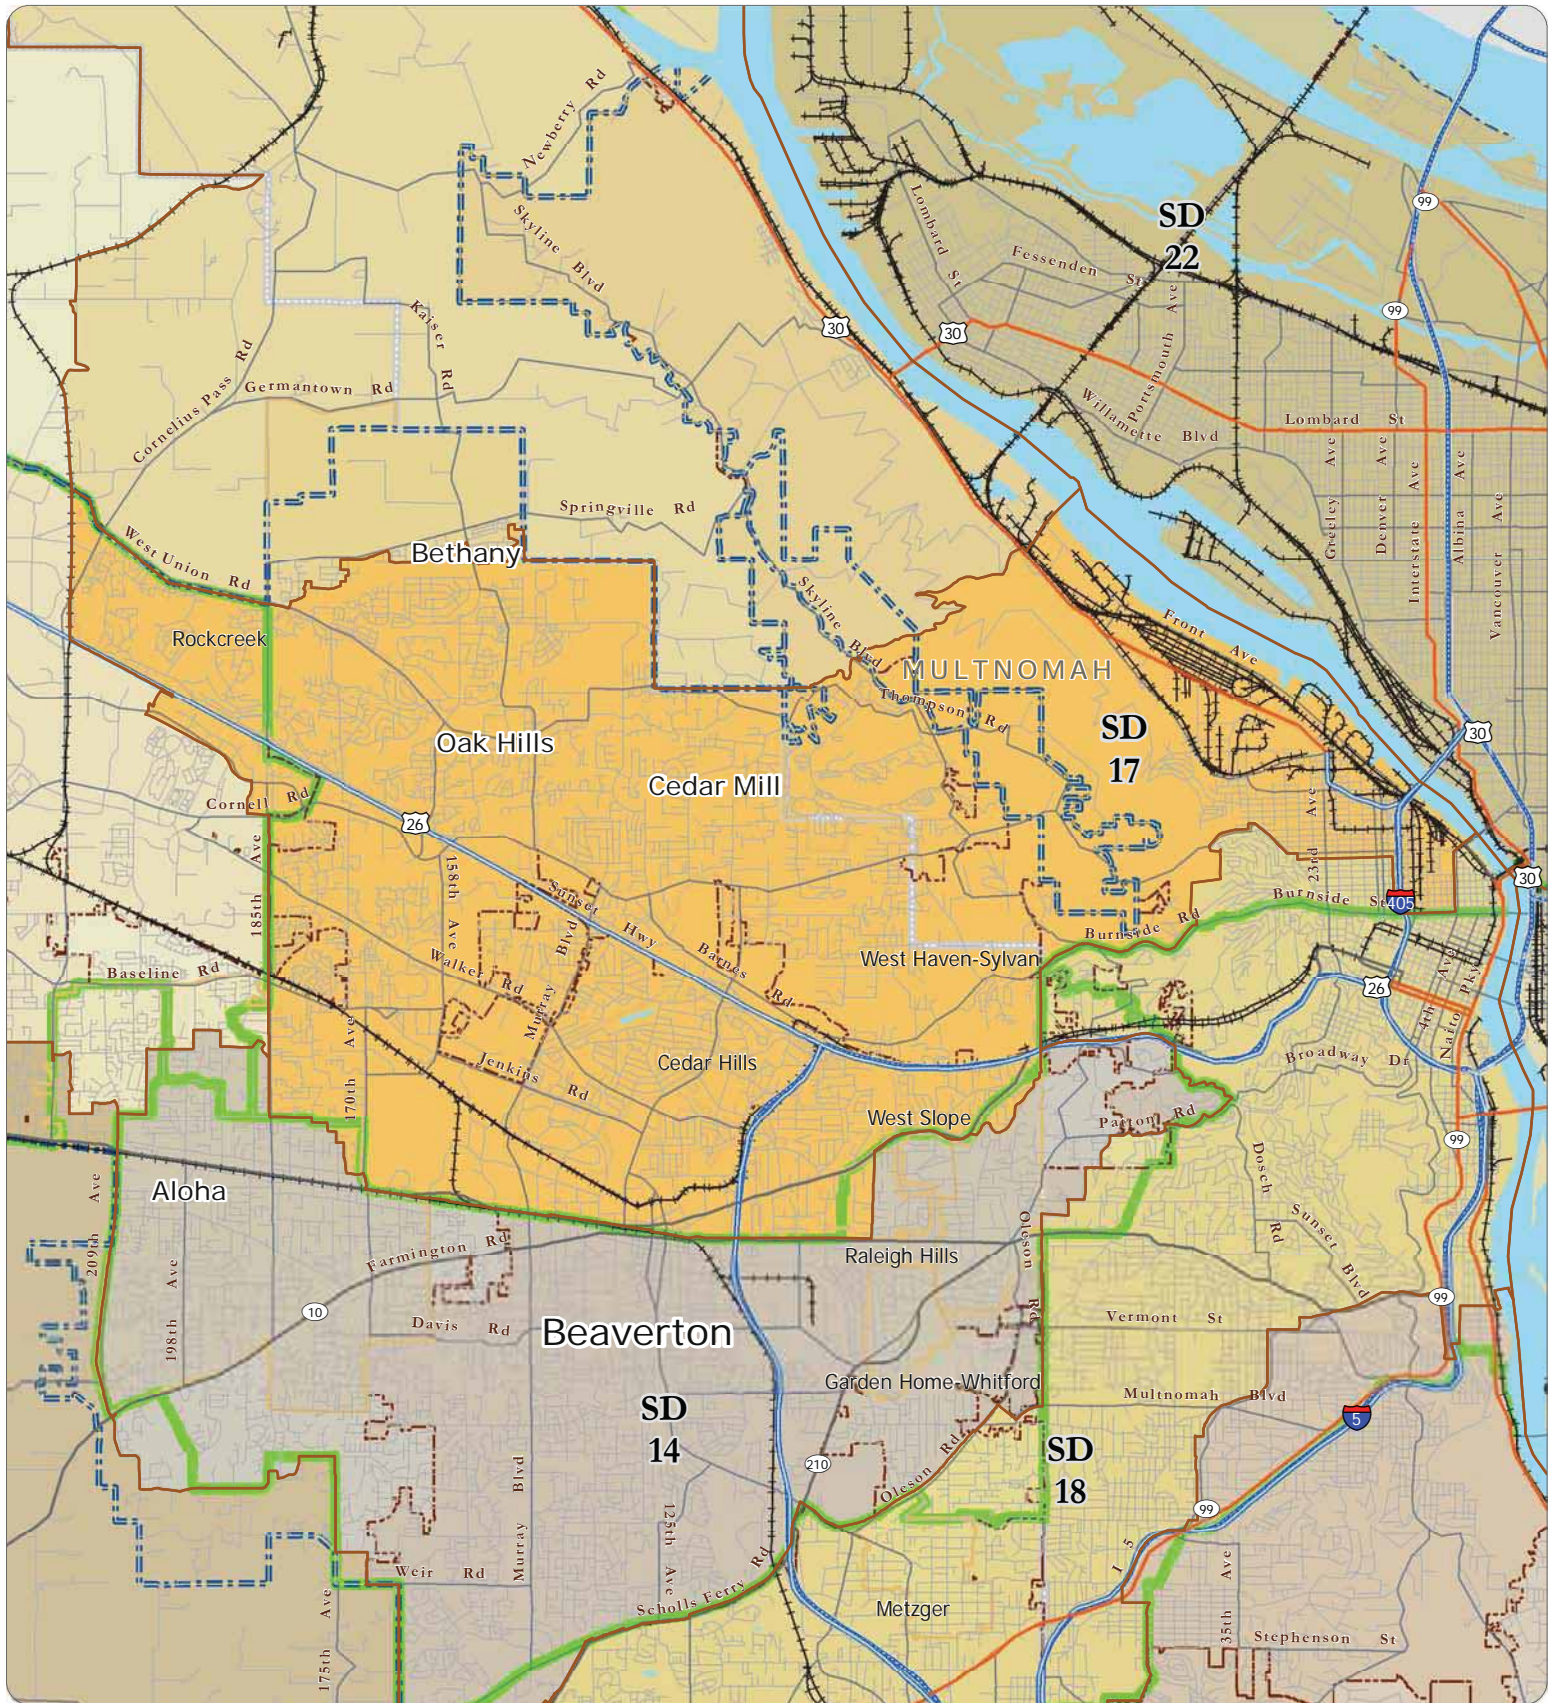

-  Incorporated City
-  Senate 2001-11
-  Urban/Developed
-  County Boundary
-  UGB
-  Featured District
-  Tribes
-  New Senate Lines

SB 989
Senate District 14

Legend

- Incorporated City
- Senate 2001-11
- Urban/Developed
- County Boundary
- UGB
- Featured District
- Tribes
- New Senate Lines

**SB 989
Senate District 15**

Legend

- Incorporated City
- Senate 2001-11
- Urban/Developed
- County Boundary
- UGB
- Featured District
- Tribes
- New Senate Lines

**SB 989
Senate District 16**

Legend

- Incorporated City
- Senate 2001-11
- Urban/Developed
- County Boundary
- UGB
- Featured District
- Tribes
- New Senate Lines

**SB 989
Senate District 17**

Legend

- Incorporated City
- Urban/Developed
- UGB
- Tribes
- Senate 2001-11
- County Boundary
- Featured District
- New Senate Lines

**SB 989
Senate District 18**

Legend

-  Incorporated City
-  Urban/Developed
-  UGB
-  Tribes
-  Senate 2001-11
-  County Boundary
-  Featured District
-  New Senate Lines