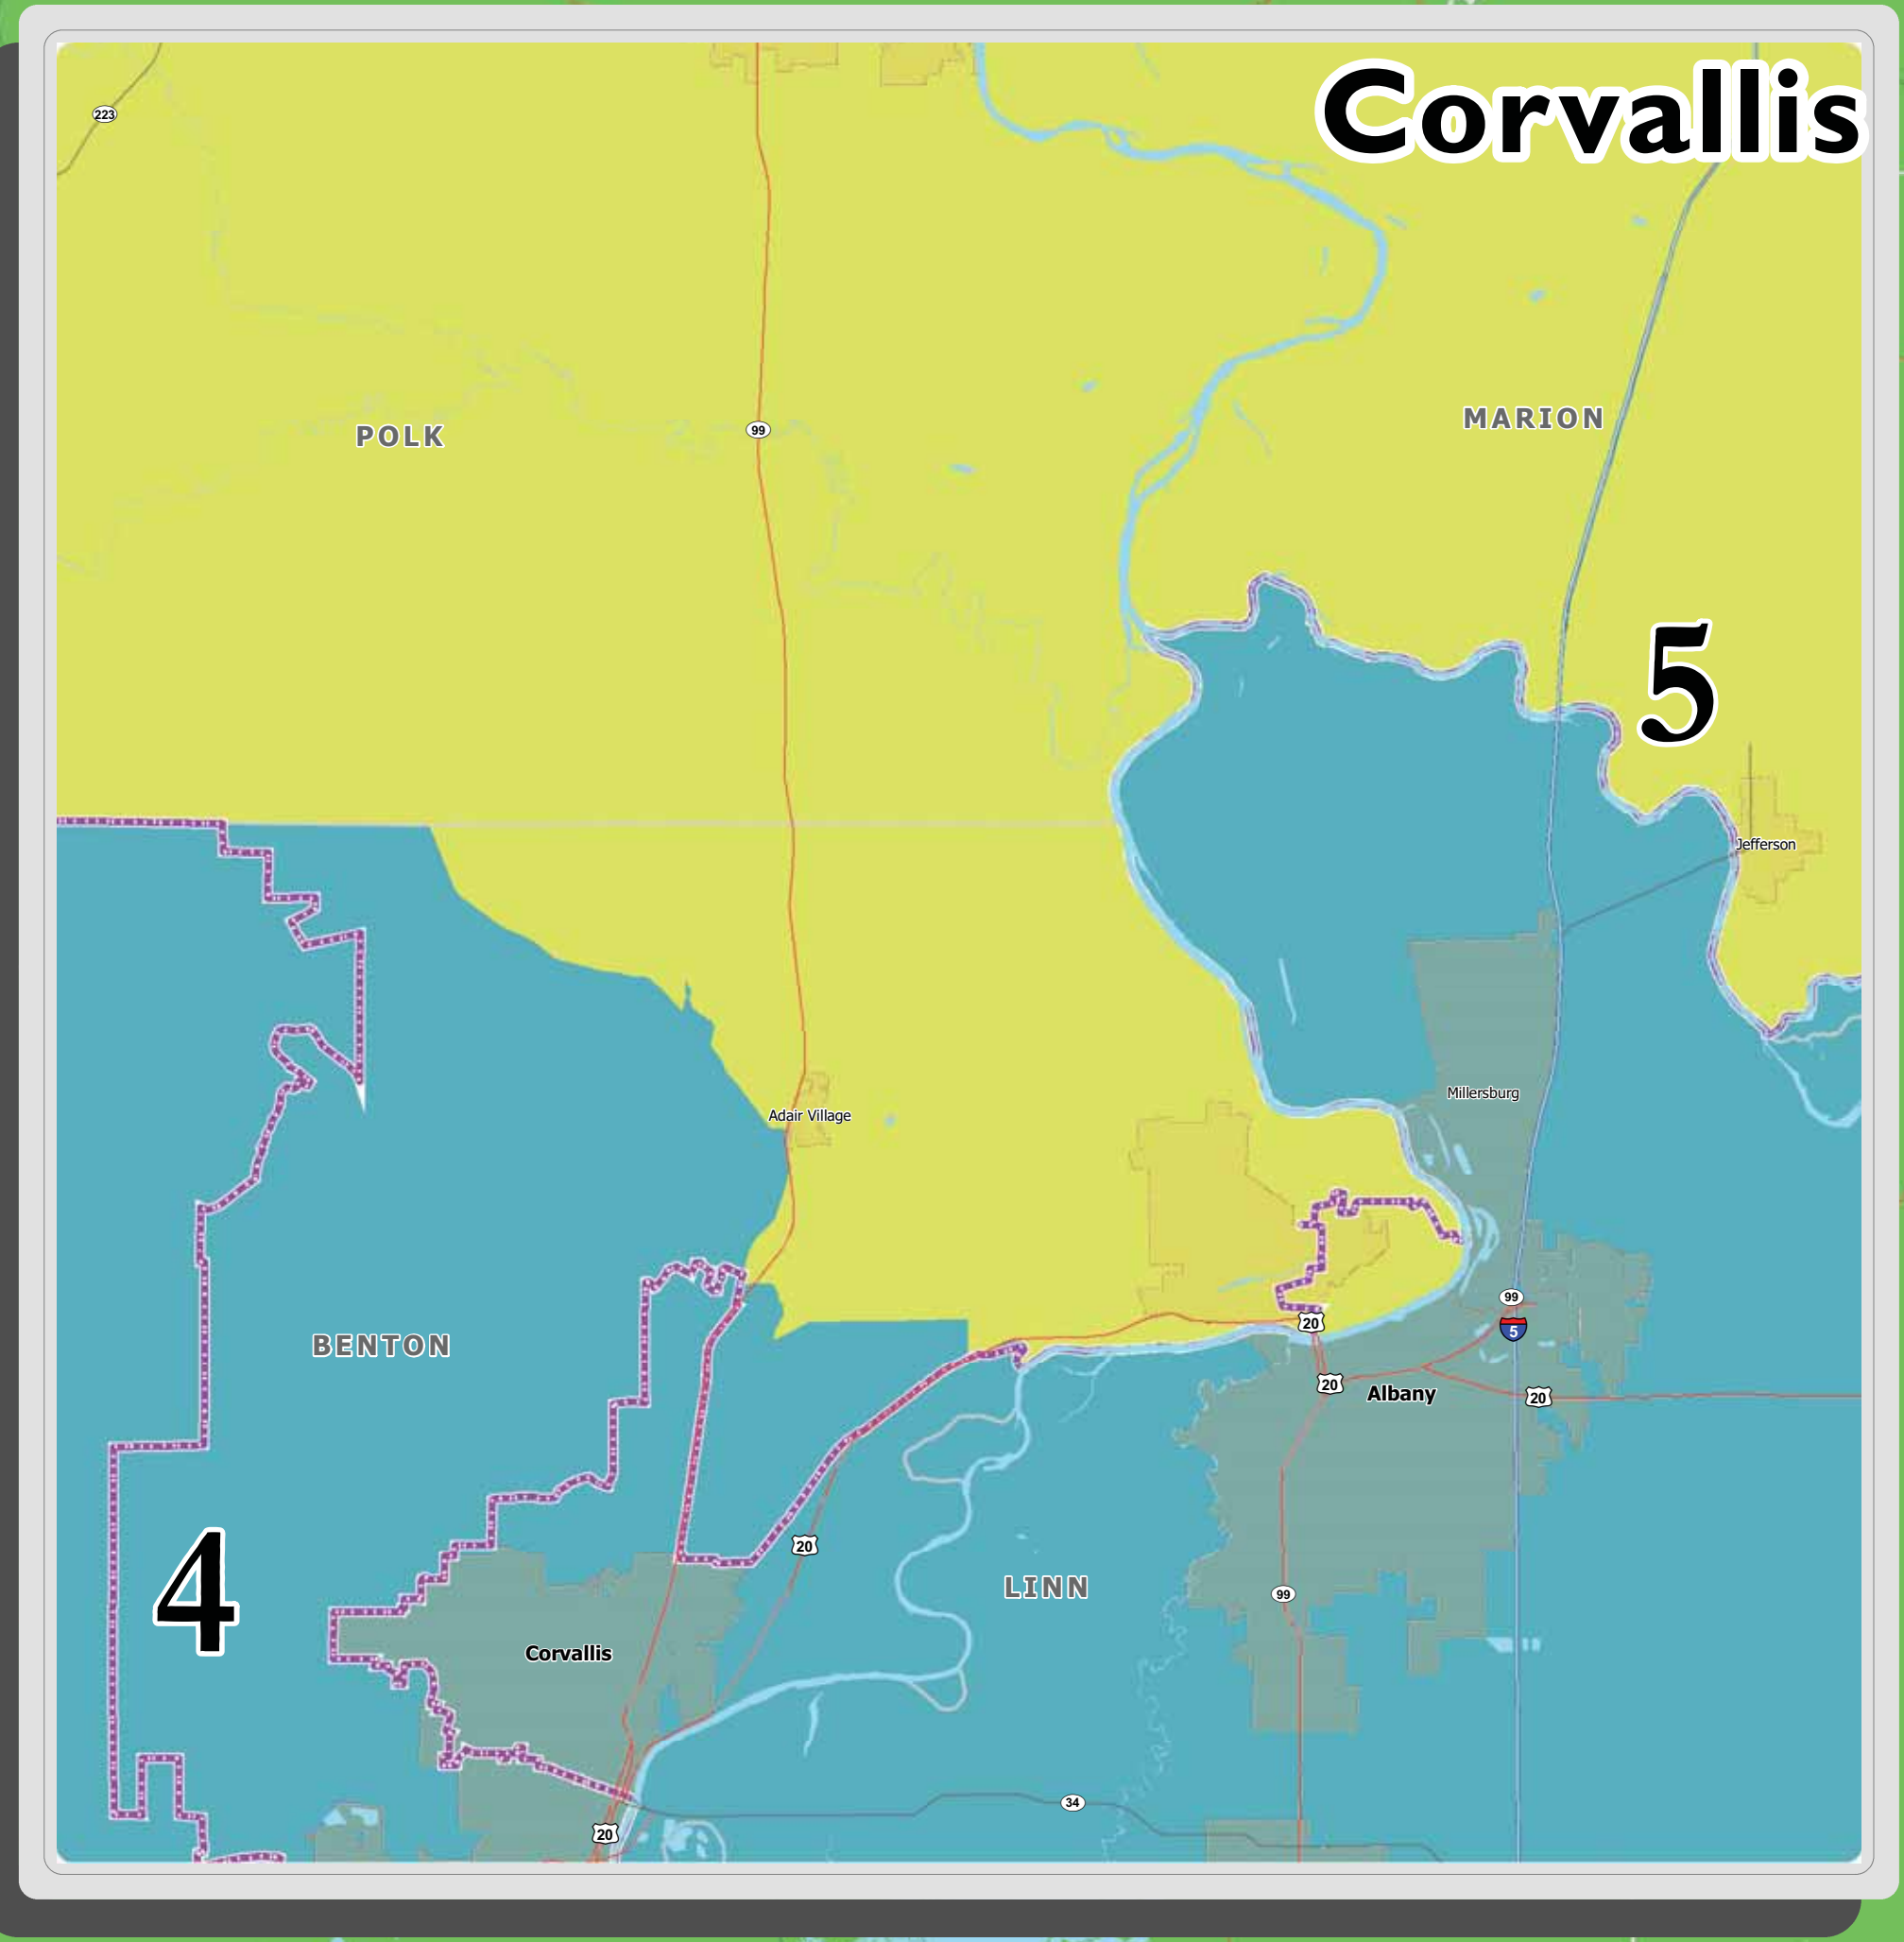

Oregon Congressional Districts

Co-Chairs' Proposed Congressional Plan

Legend

City Limits	Freeway
Urban Places	Highway
Congress 2001-2011	Major Road
County	Local Road
	RailRoads

Miles 0 10 20 30 40 50