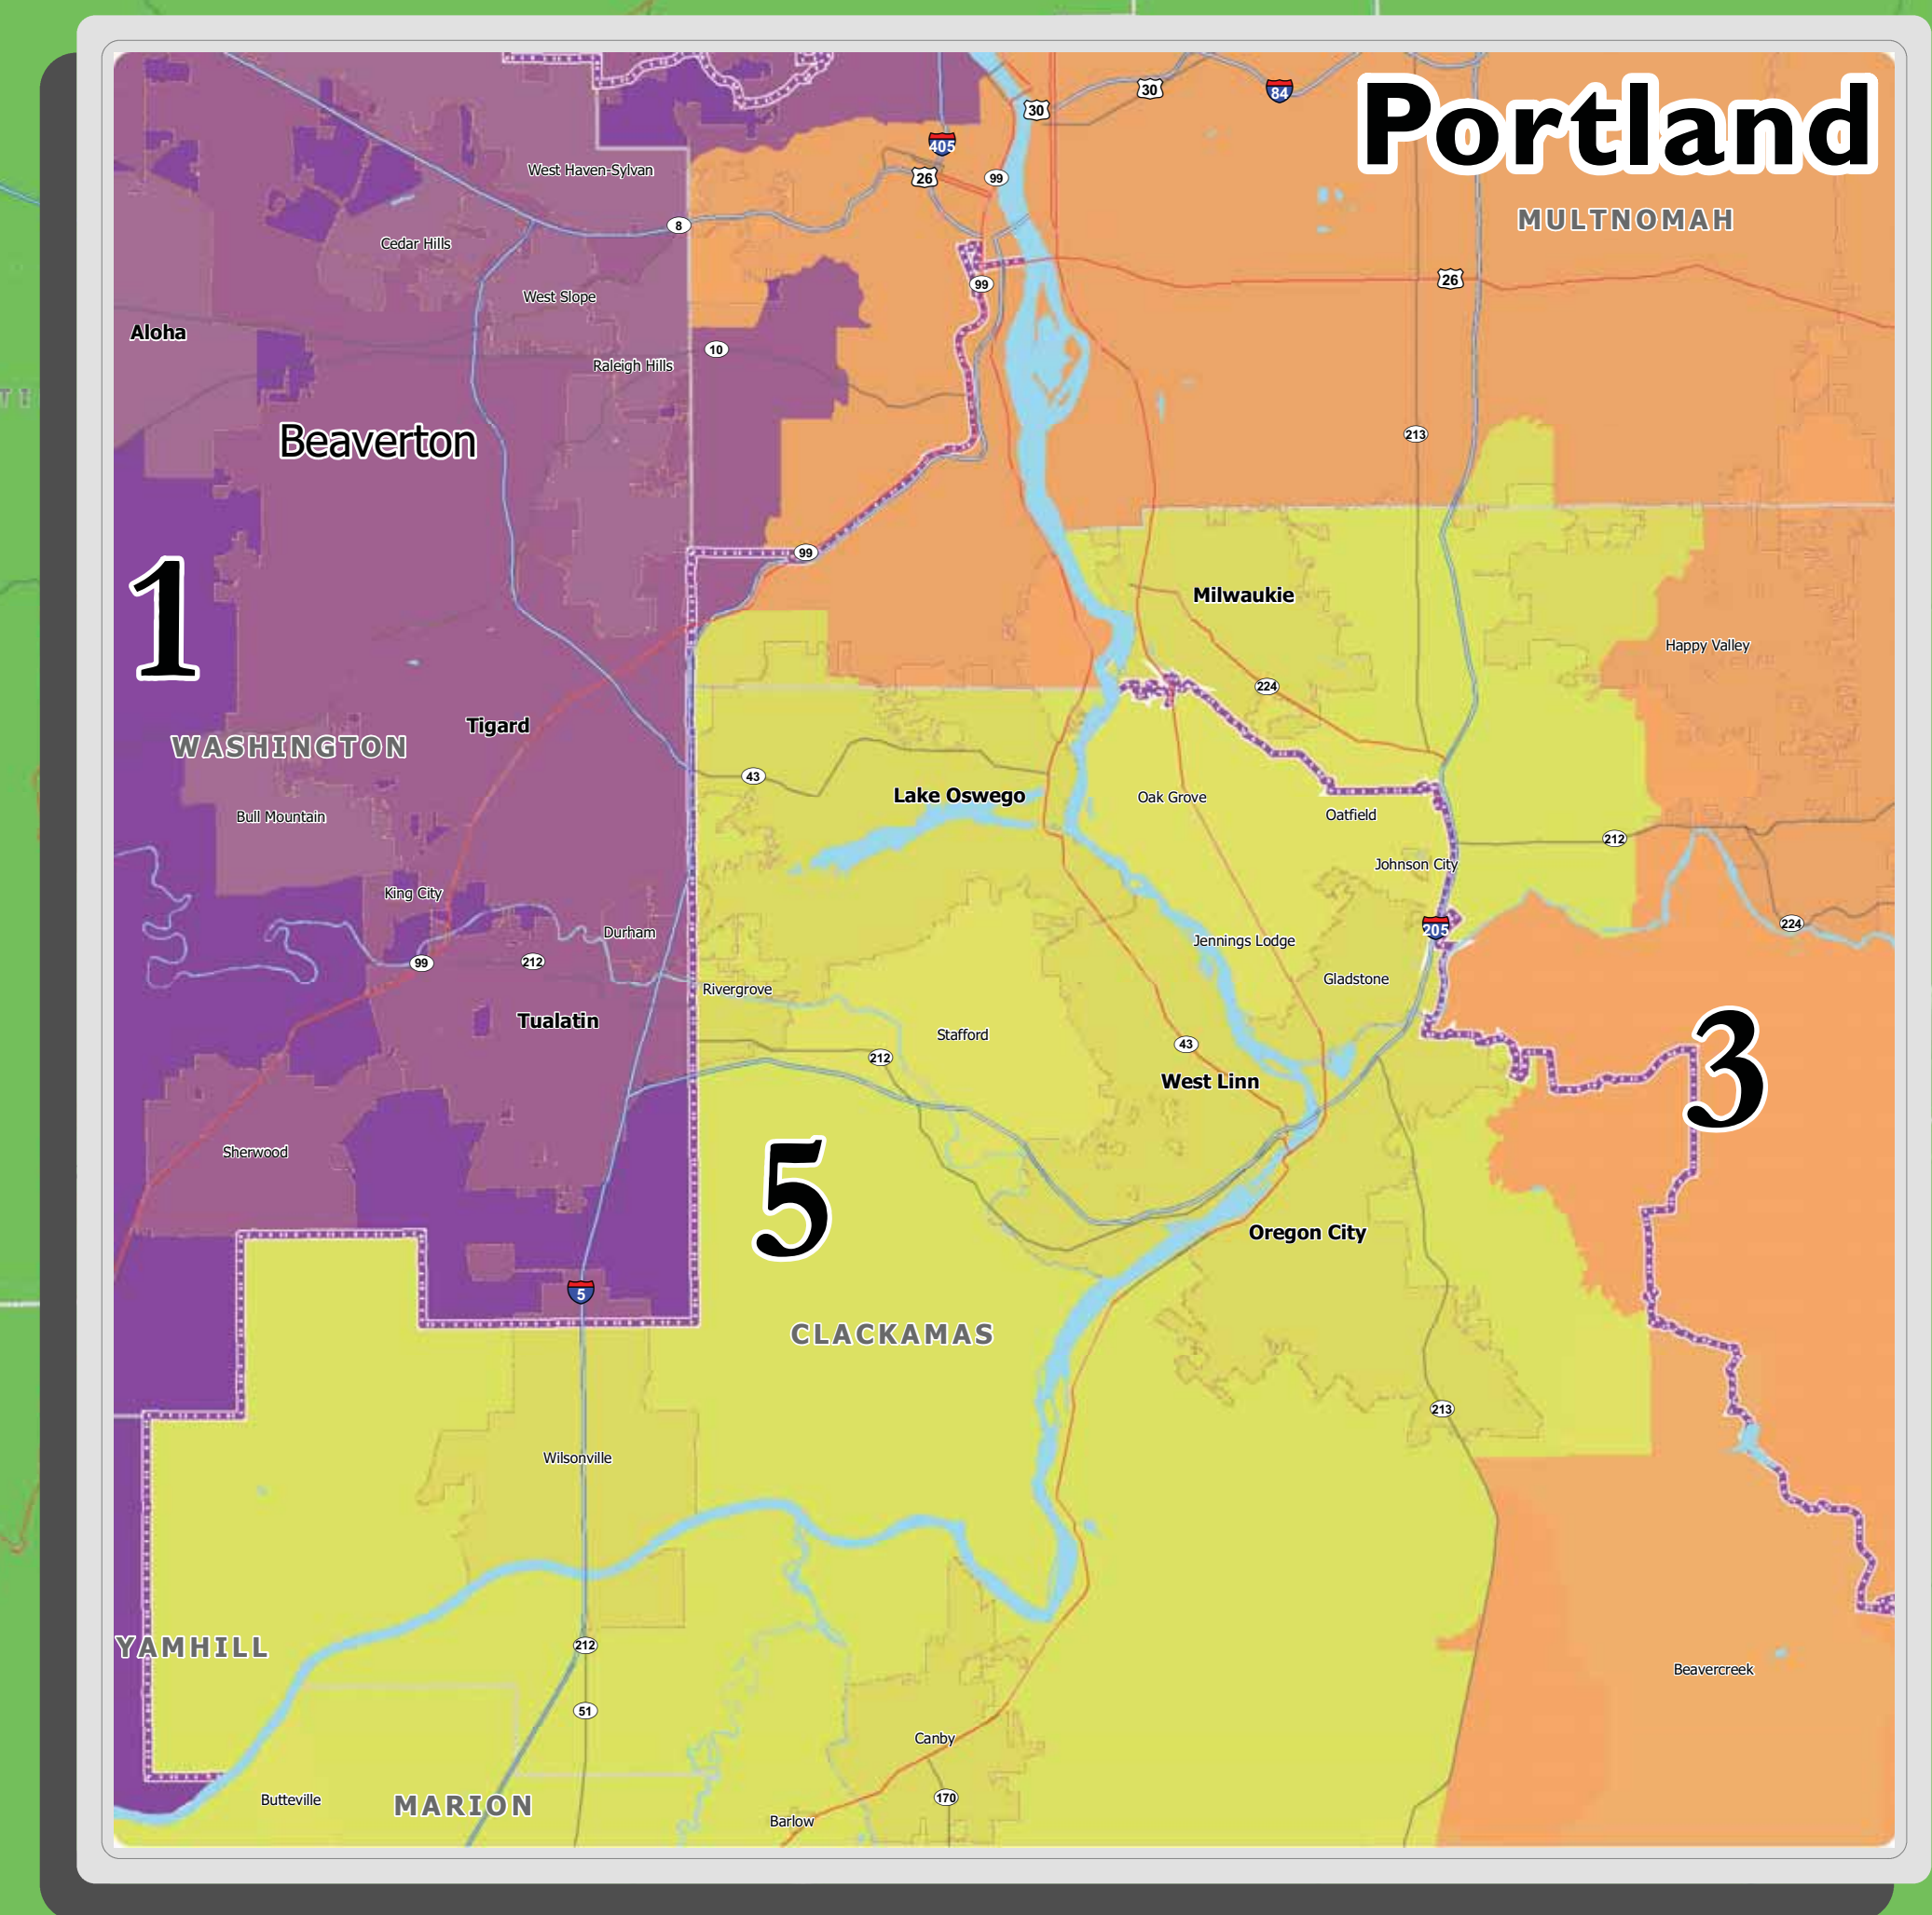

Oregon Congressional Districts

Co-Chairs' Proposed Congressional Plan

Legend

City Limits	Freeway
Urban Places	Highway
Congress 2001-2011	Major Road
County	Local Road
	RailRoads

Miles 0 10 20 30 40 50