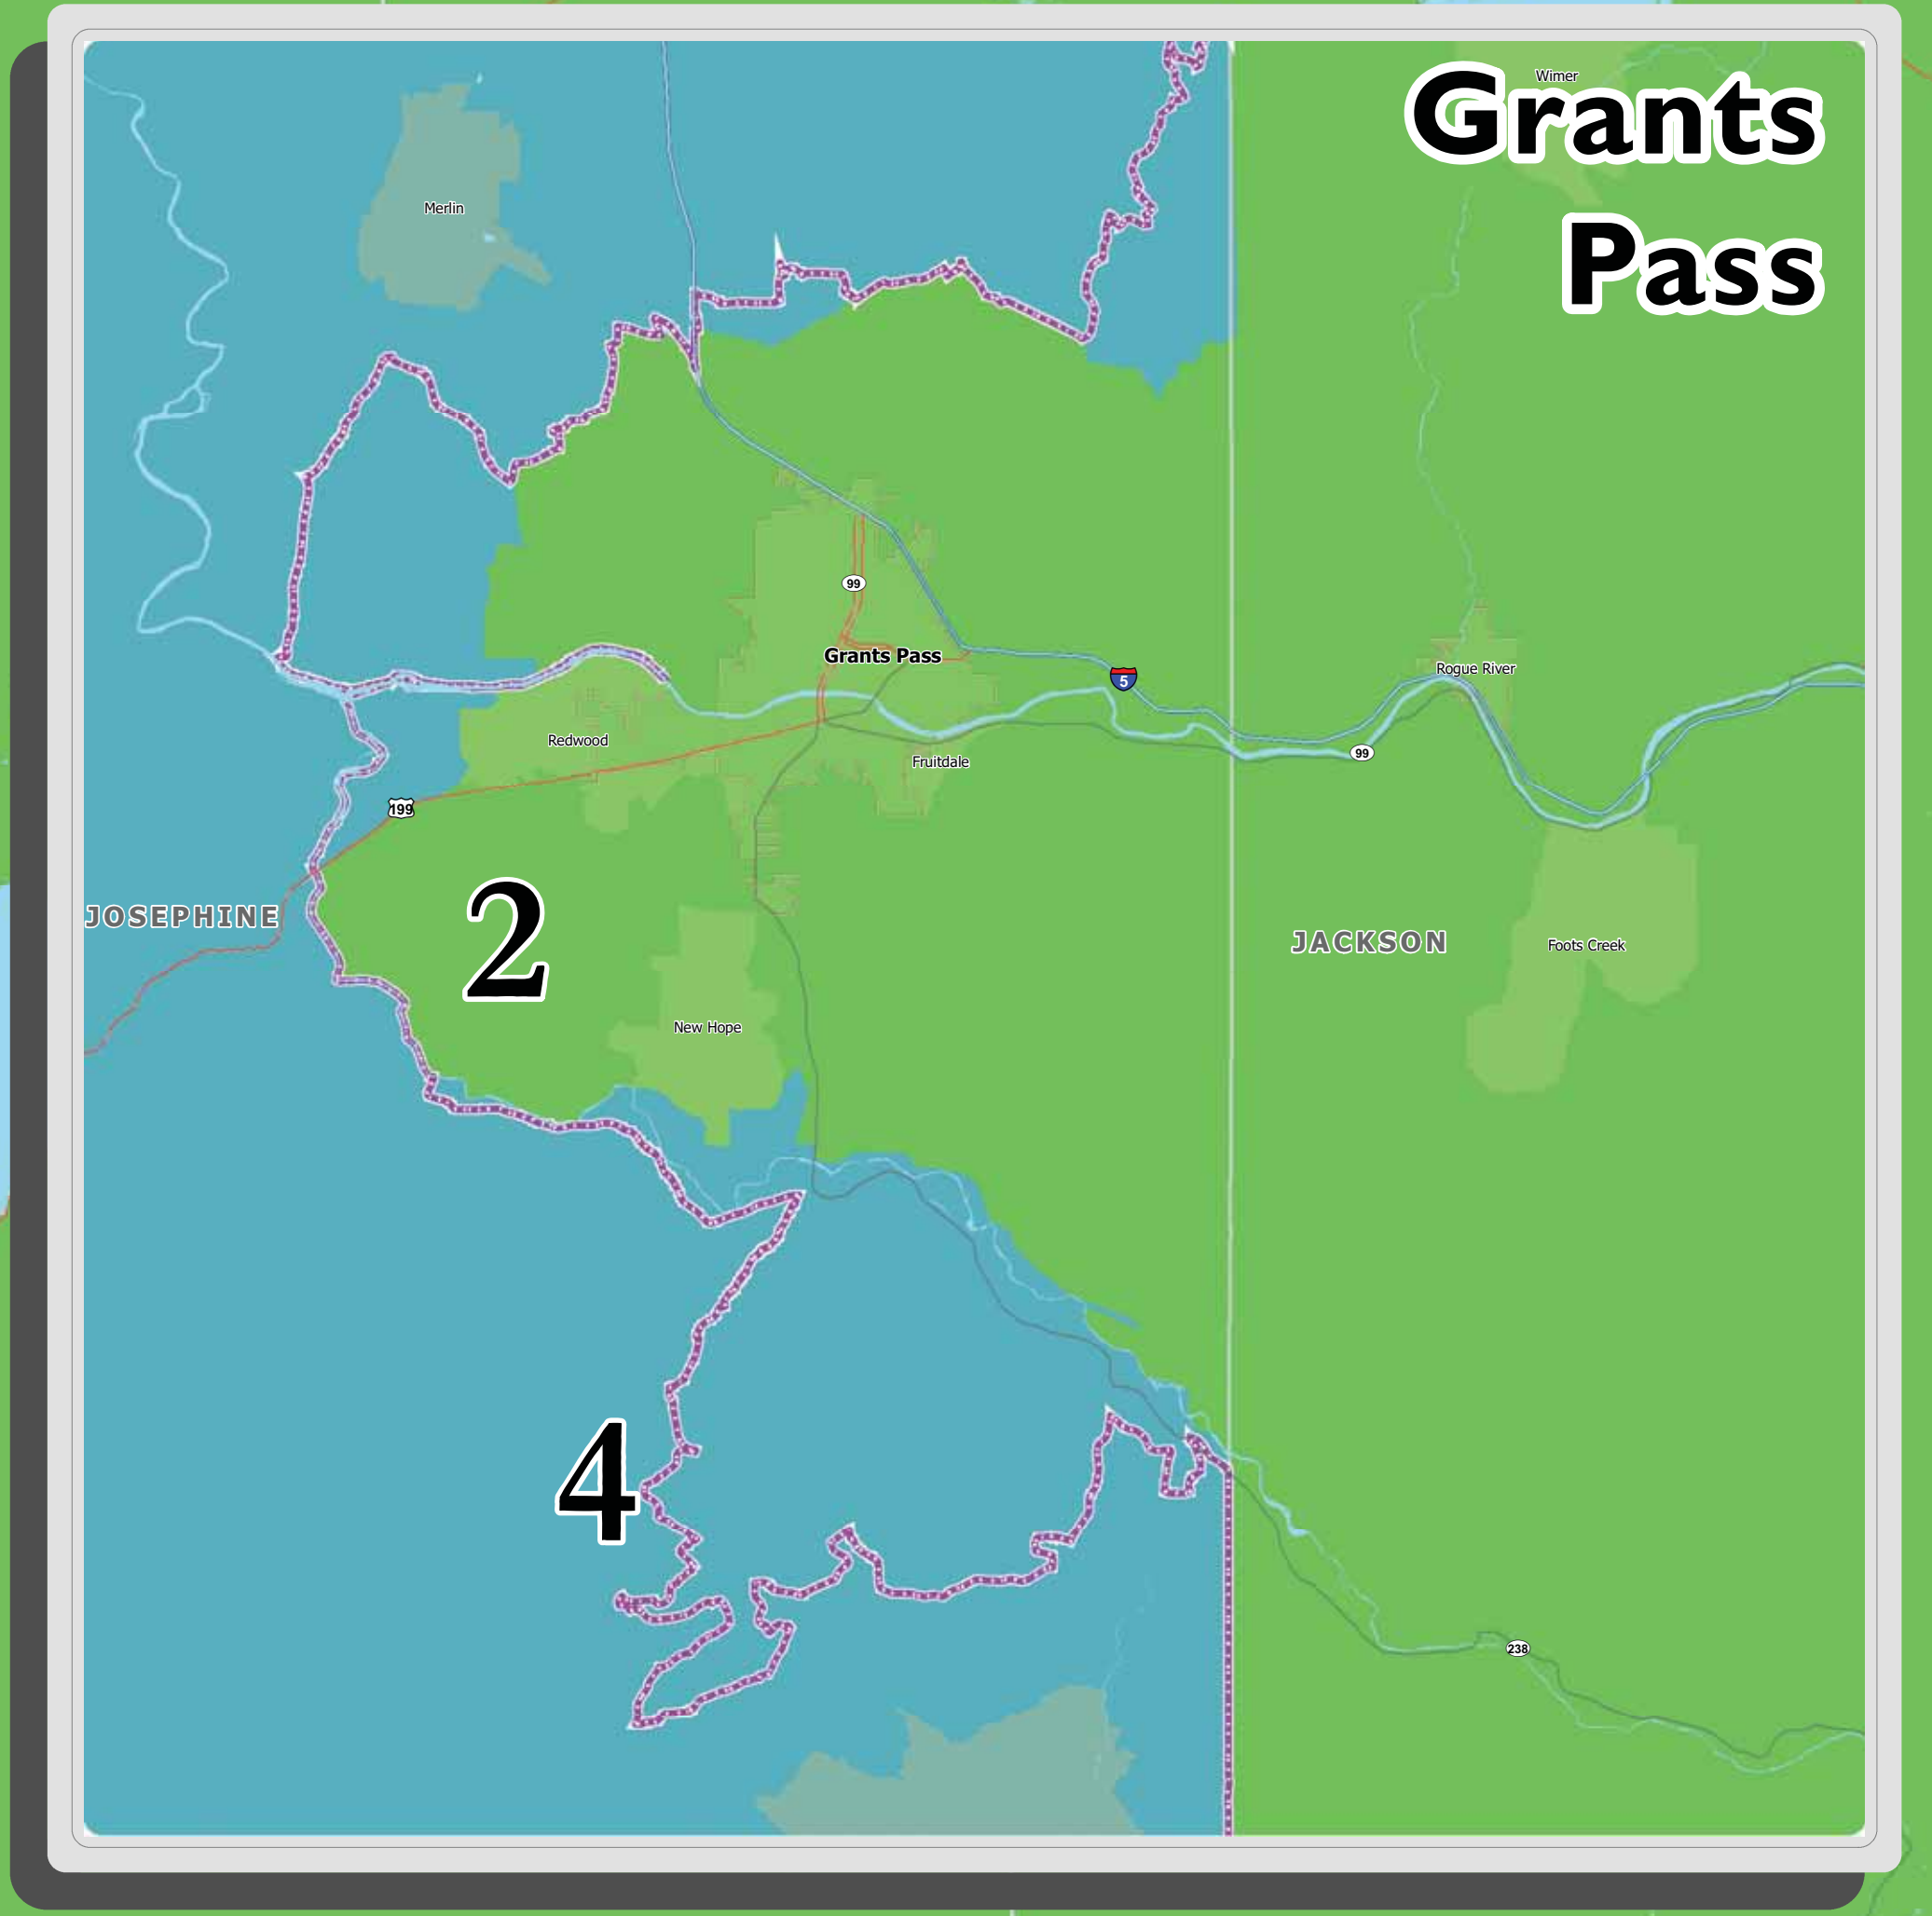

Oregon Congressional Districts

Co-Chairs' Proposed Congressional Plan

Legend

City Limits	Freeway
Urban Places	Highway
Congress 2001-2011	Major Road
County	Local Road
	RailRoads

Miles 0 10 20 30 40 50