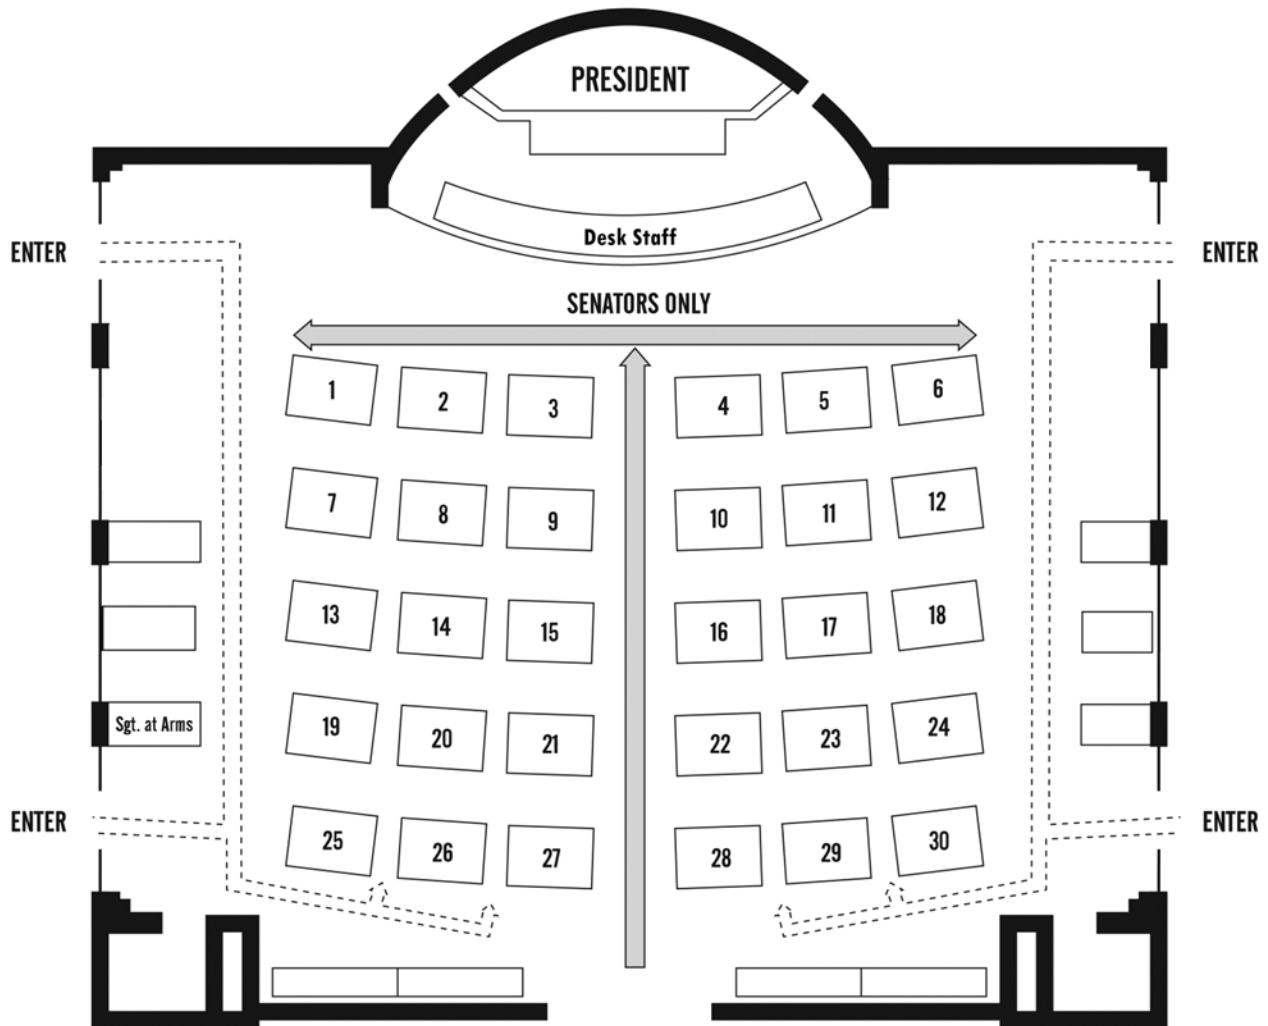

EIGHTY-SECOND LEGISLATIVE ASSEMBLY

2023 REGULAR SESSION
SENATE SEATING CHART

- 1 – Wagner
- 2 – Campos
- 3 – Manning, Jr.
- 4 – Weber
- 5 – Bonham
- 6 – Robinson
- 7 – Golden
- 8 – Patterson
- 9 – Gelser Blouin
- 10 – Hayden